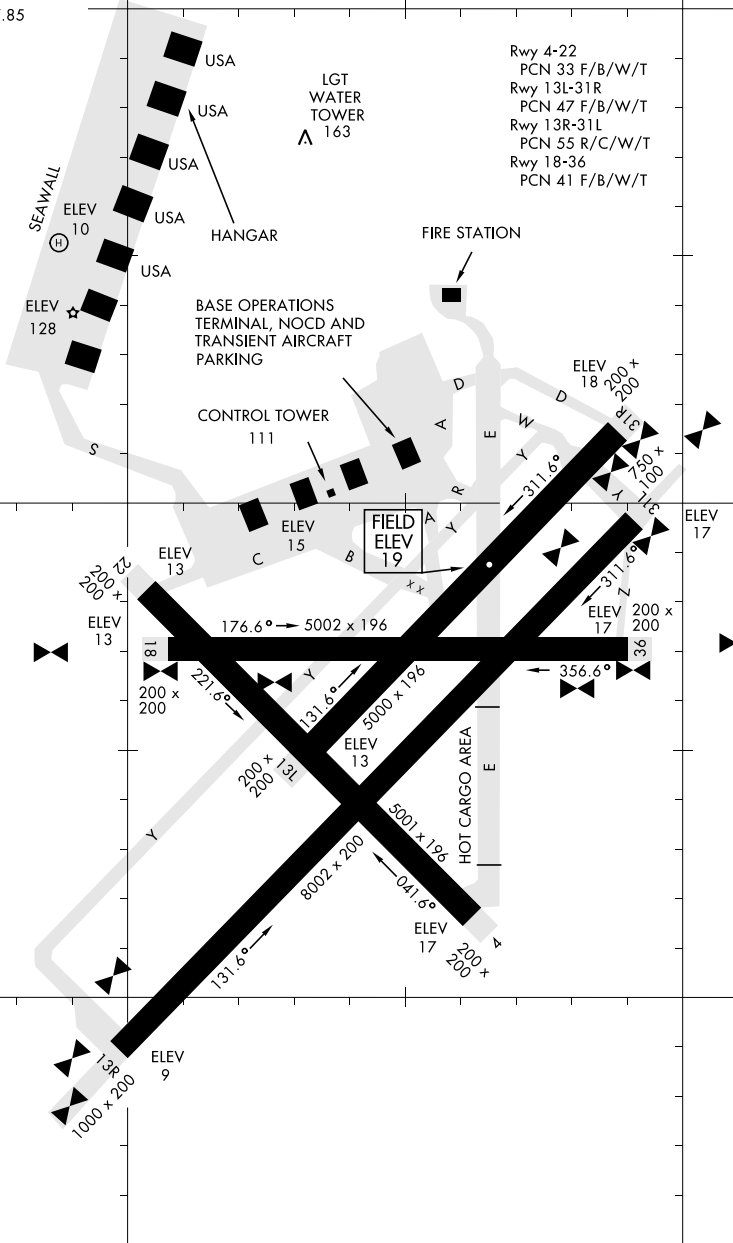

# AIRPORT DIAGRAM

ATIS ★  
 127.9 290.9  
 NAVY CORPUS TOWER ★  
 134.85 340.2  
 GND CON  
 118.7 257.85  
 CLNC DEL  
 314.3

JULY 2020  
 ANNUAL RATE OF CHANGE  
 0.1° W

27°42'N

27°41'N

97°16'W

97°17'W

97°18'W

SC-3, 25 FEB 2021 to 25 MAR 2021

SC-3, 25 FEB 2021 to 25 MAR 2021

# AIRPORT DIAGRAM