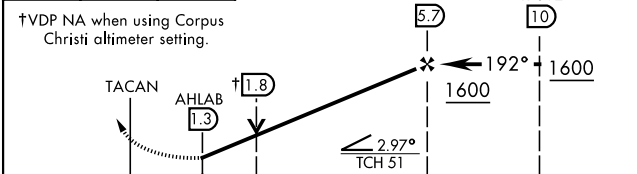

SC-3, 25 FEB 2021 to 25 MAR 2021

SC-3, 25 FEB 2021 to 25 MAR 2021

EMERG SAFE ALT 100 NM 11,100