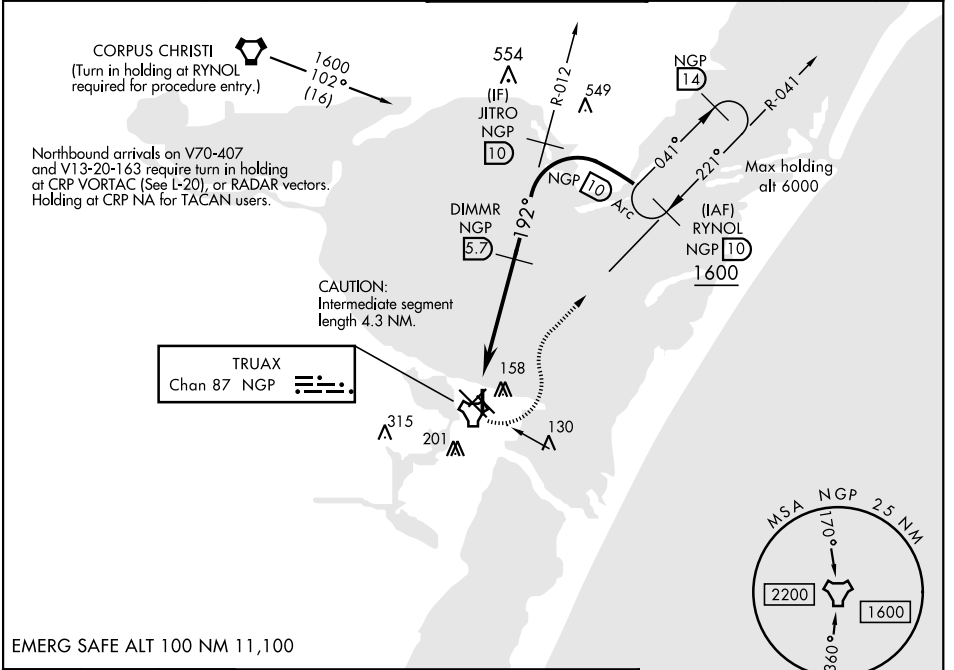

TACAN RWY 18

TACAN NGP Chan 87	APCH CRS 192°	Rwy ldg TDZE Arprt Elev	5002 19 19

AL-98 [USN] CORPUS CHRISTI NAS (TRUAX FLD) (KNGP)

When local altimeter setting not received, use Corpus Christi altimeter setting.	MISSED APPROACH: Climb to 1600 direct NGP TACAN and turn left to intercept R-041 to RYNOL and hold.

ATIS ★ 127.9 290.9	CORPUS CHRISTI APP CON 128.675 343.75	NAVY CORPUS TOWER ★ 134.85 340.2	GND CON 118.7 257.85	CLNC DEL 314.3	ASR/ PAR