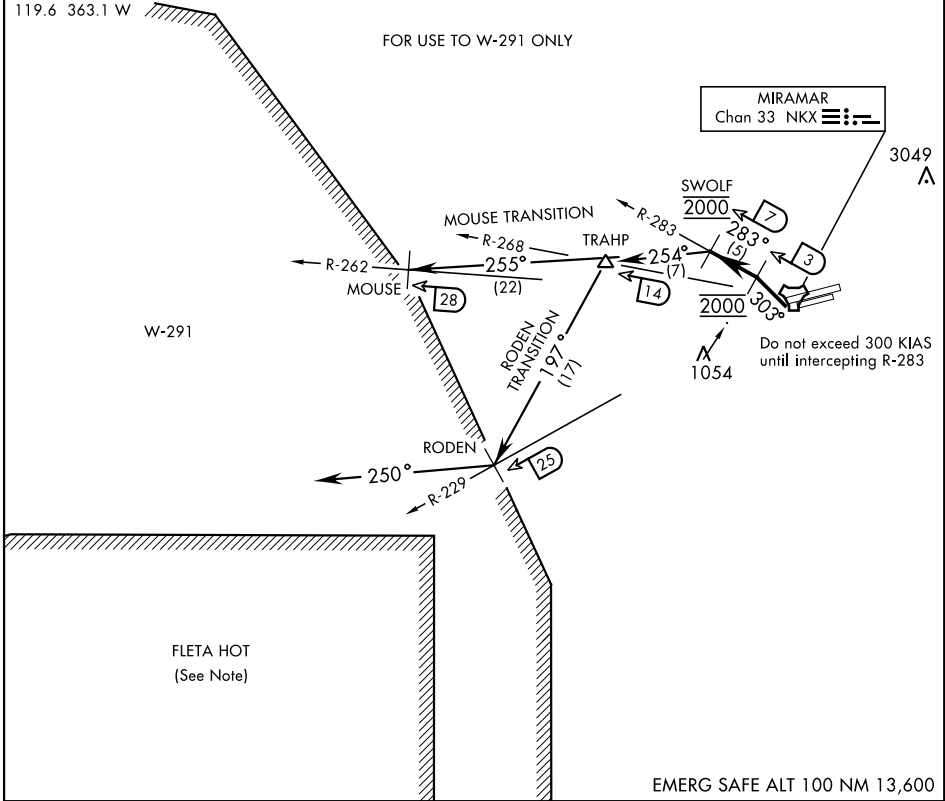

SWOLF-NINE DEPARTURE (SWOLF9 • SWOLF)

MIRAMAR MCAS (JOE FOSS FLD) (KNKX)

SAN DIEGO, CALIFORNIA

ATIS ★ 133.475 352.0
 CLNC DEL
 125.975 254.325
 GND CON
 128.625 307.325
 FOSS TOWER ★
 135.2 298.925
 SOCAL DEP CON
 119.6 363.1 W

SHL-903 [USN]

Rwy	Knots	60	120	180	240	300	360
24L/R	V/V(fpm)	780	1560	2340	3120	3900	4680

ATC Climb Rate to 2000

FOR USE TO W-291 ONLY

SW-3, 25 FEB 2021 to 25 MAR 2021

SW-3, 25 FEB 2021 to 25 MAR 2021

DEPARTURE ROUTE DESCRIPTION

TAKE-OFF RWY 24L/R: Climbing right turn to 2000 via heading 303° to intercept and proceed via NKX TACAN R-283 to SWOLF. Complete turn within NKX 2 DME. Cross NKX R-283/3 DME at 2000 mandatory. Maintain 2000 at SWOLF mandatory. Thence...

MOUSE TRANSITION (SWOLF9 • MOUSE): Turn left heading 255° to intercept NKX R-262 at MOUSE. Maintain 2000 for entry into W-291.

(Continued on next page)

SWOLF-NINE DEPARTURE (SWOLF9 • SWOLF)

SAN DIEGO, CALIFORNIA