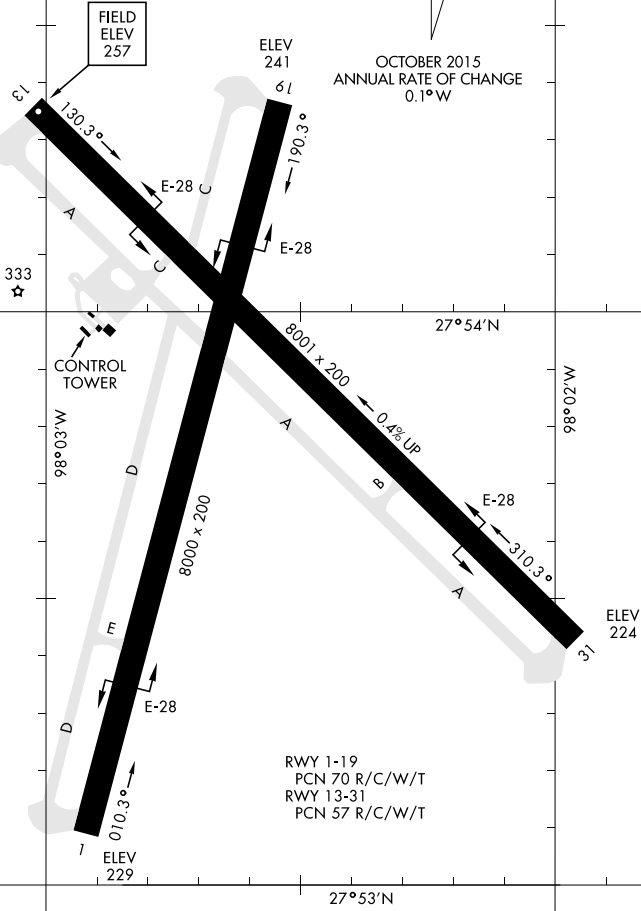

AIRPORT DIAGRAM

AFD-6553 [USN]

ORANGE GROVE NALF (KNOG)

ORANGE GROVE, TEXAS

ATIS ★ 254.35
 ORANGE GROVE TOWER ★
 281.425 318.85
 GND CON
 229.4

RWY 1-19
 PCN 70 R/C/W/T
 RWY 13-31
 PCN 57 R/C/W/T

SC-3, 25 FEB 2021 to 25 MAR 2021

SC-3, 25 FEB 2021 to 25 MAR 2021

AIRPORT DIAGRAM

ORANGE GROVE, TEXAS
ORANGE GROVE NALF (KNOG)