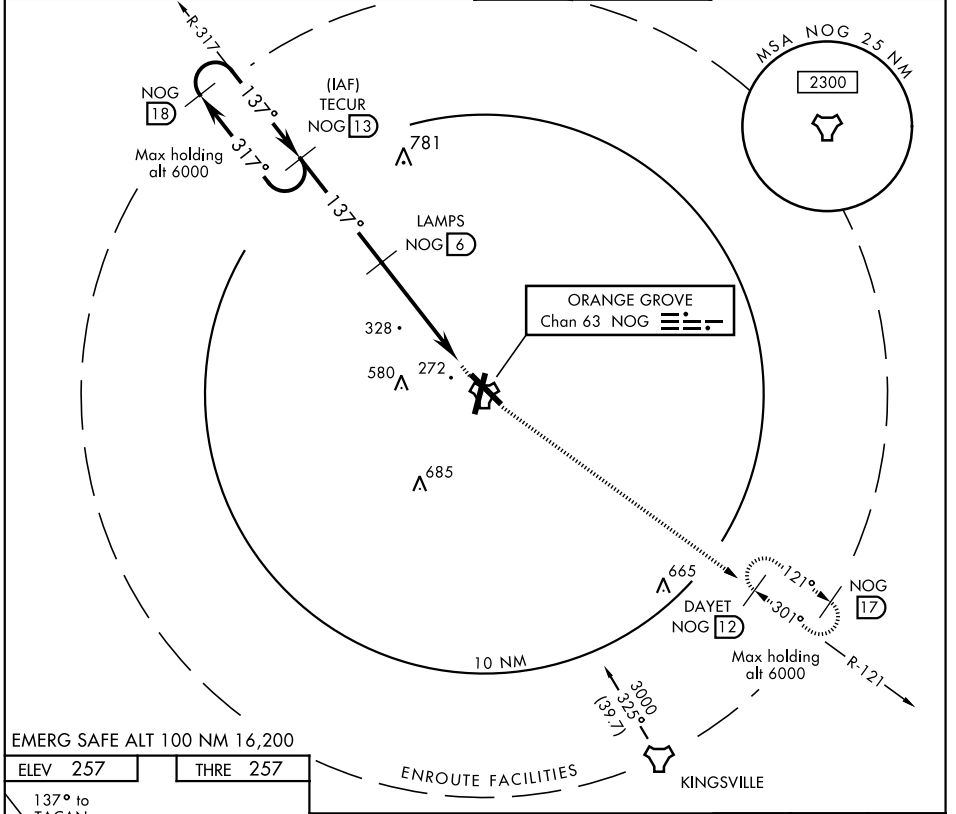

TACAN RWY 13

TACAN Chan 63	NOG 137°	APCH CRS 137°	Rwy Idg THRE 8001 257 Arprt Elev 257	AL-6553 [USN]	ORANGE GROVE NALF (KNOG)
-------------------------	--------------------	-------------------------	---	---------------	--------------------------

MISSED APPROACH: Climb to 3000 via NOG TACAN R-317 to NOG and NOG R-121 to DAYET and hold.

ATIS ★ 254.35	KINGSVILLE APP CON 119.90 290.45	ORANGE GROVE TOWER ★ 281.425 318.85	GND CON 229.4
-------------------------	--	---	-------------------------

EMERG SAFE ALT 100 NM 16,200

ELEV 257	THRE 257
----------	----------

CATEGORY	A	B	C	D
S-13		580-1 323	(400-1)	
<input checked="" type="checkbox"/> CIRCLING	660-1 403 (500-1)	720-1 463 (500-1)	920-1¾ 663 (700-1¾)	1000-2½ 743 (800-2½)

TACAN RWY 13

SC-3, 25 FEB 2021 to 25 MAR 2021

SC-3, 25 FEB 2021 to 25 MAR 2021