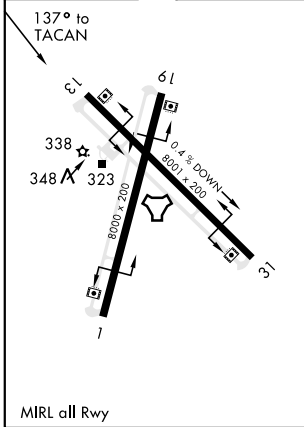

TACAN RWY 13

TACAN Chan 63	NOG 137°	APCH CRS 137°	Rwy Idg THRE 8001 257 Arprt Elev 257	AL-6553 [USN]	ORANGE GROVE NALF (KNOG)
-------------------------	--------------------	-------------------------	---	---------------	--------------------------

MISSED APPROACH: Climb to 3000 via NOG TACAN R-317 to NOG and NOG R-121 to DAYET and hold.

ATIS ★ 254.35	KINGSVILLE APP CON 119.90 290.45	ORANGE GROVE TOWER ★ 281.425 318.85	GND CON 229.4
-------------------------	--	---	-------------------------

EMERG SAFE ALT 100 NM 16,200

ELEV 257	THRE 257
----------	----------

CATEGORY	A	B	C	D
S-13		580-1 323	(400-1)	
<input checked="" type="checkbox"/> CIRCLING	660-1 403 (500-1)	720-1 463 (500-1)	920-1¾ 663 (700-1¾)	1000-2½ 743 (800-2½)

TACAN RWY 13

SC-3, 25 FEB 2021 to 25 MAR 2021

SC-3, 25 FEB 2021 to 25 MAR 2021