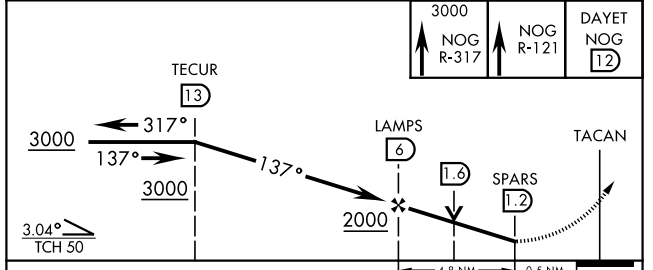

TACAN RWY 13

TACAN Chan 63	NOG 137°	APCH CRS 137°	Rwy Idg THRE 8001 257 Arprt Elev 257	AL-6553 [USN]	ORANGE GROVE NALF (KNOG)
-------------------------	--------------------	-------------------------	---	---------------	--------------------------

MISSED APPROACH: Climb to 3000 via NOG TACAN R-317 to NOG and NOG R-121 to DAYET and hold.

ATIS ★ 254.35	KINGSVILLE APP CON 119.90 290.45	ORANGE GROVE TOWER ★ 281.425 318.85	GND CON 229.4
-------------------------	--	---	-------------------------

EMERG SAFE ALT 100 NM 16,200

ELEV 257	THRE 257
----------	----------

CATEGORY	A	B	C	D
S-13		580-1 323	(400-1)	
<input checked="" type="checkbox"/> CIRCLING	660-1 403 (500-1)	720-1 463 (500-1)	920-1¾ 663 (700-1¾)	1000-2½ 743 (800-2½)

TACAN RWY 13

SC-3, 25 FEB 2021 to 25 MAR 2021

SC-3, 25 FEB 2021 to 25 MAR 2021