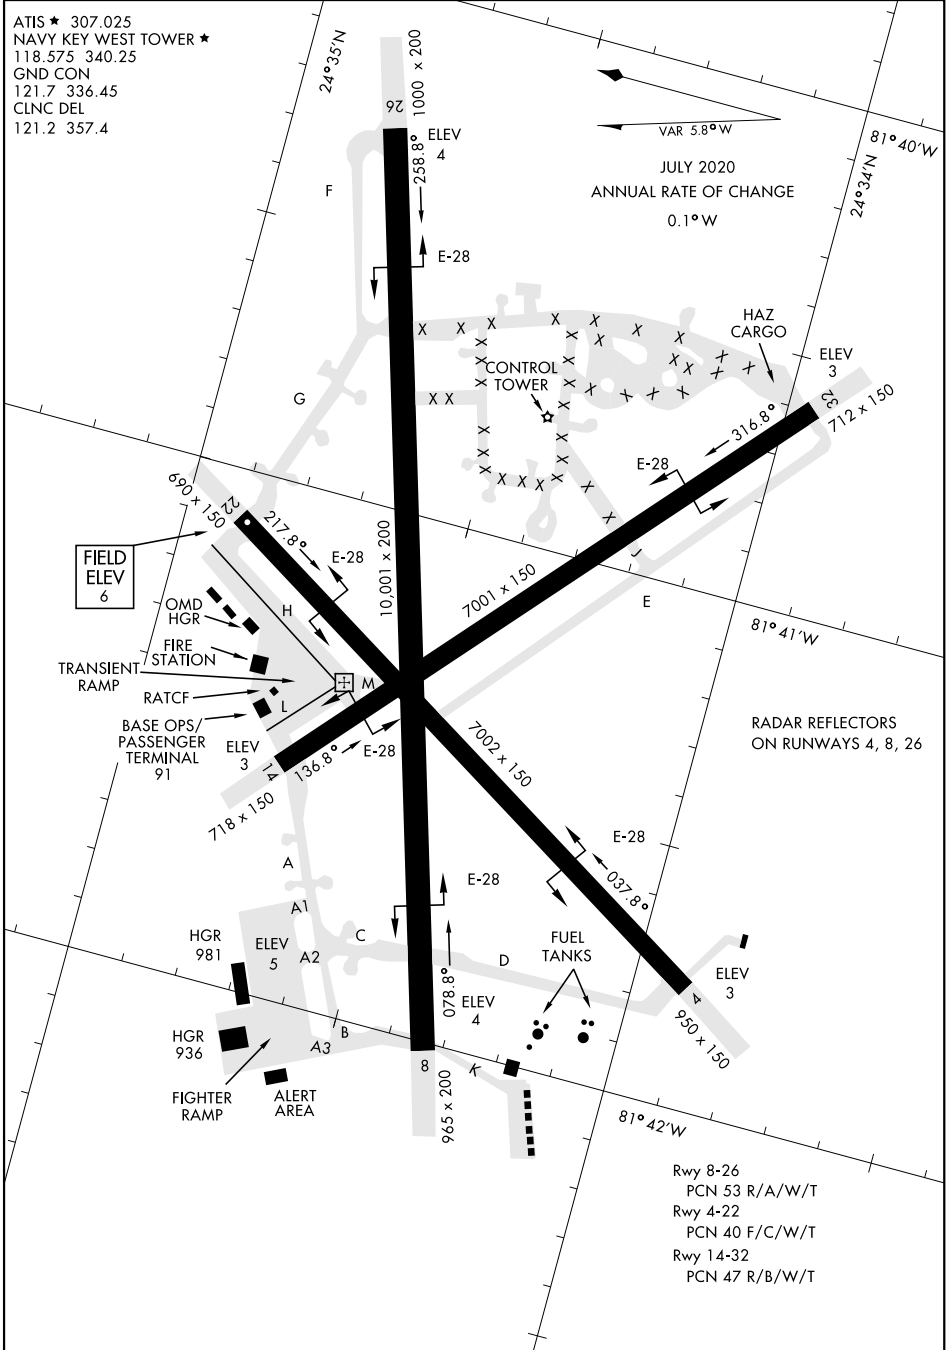

AIRPORT DIAGRAM

ATIS ★ 307.025
 NAVY KEY WEST TOWER ★
 118.575 340.25
 GND CON
 121.7 336.45
 CLNC DEL
 121.2 357.4

AFD-214 [USN]

VAR 5.8°W
 JULY 2020
 ANNUAL RATE OF CHANGE
 0.1°W

SE-3, 25 FEB 2021 to 25 MAR 2021

SE-3, 25 FEB 2021 to 25 MAR 2021

AIRPORT DIAGRAM