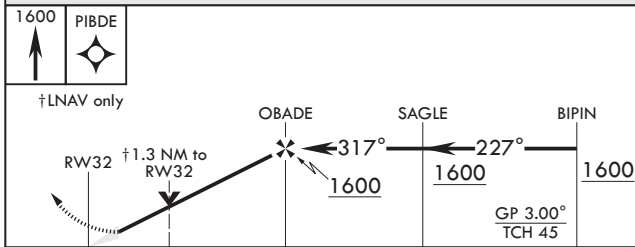

CATEGORY	A		B		C		D	
LNAV/VNAV DA	254-1		250		(300-1)			
LNAV MDA	460-1	456 (500-1)	500-1	460-1 3/8	456 (500-1 3/8)			
CIRCLING*	460-1	454 (500-1)	500-1	494 (500-1)	500-1 1/2	494 (500-1 1/2)	560-2	554 (600-2)

HIRL all Rws

KEY WEST, FLORIDA
Amdt 1 21MAY20

24°34'N - 81°41'W

KEY WEST NAS (BOCA CHICA FLD) (KNQX)

RNAV (GPS) RWY 32

SE-3, 25 FEB 2021 to 25 MAR 2021

SE-3, 25 FEB 2021 to 25 MAR 2021