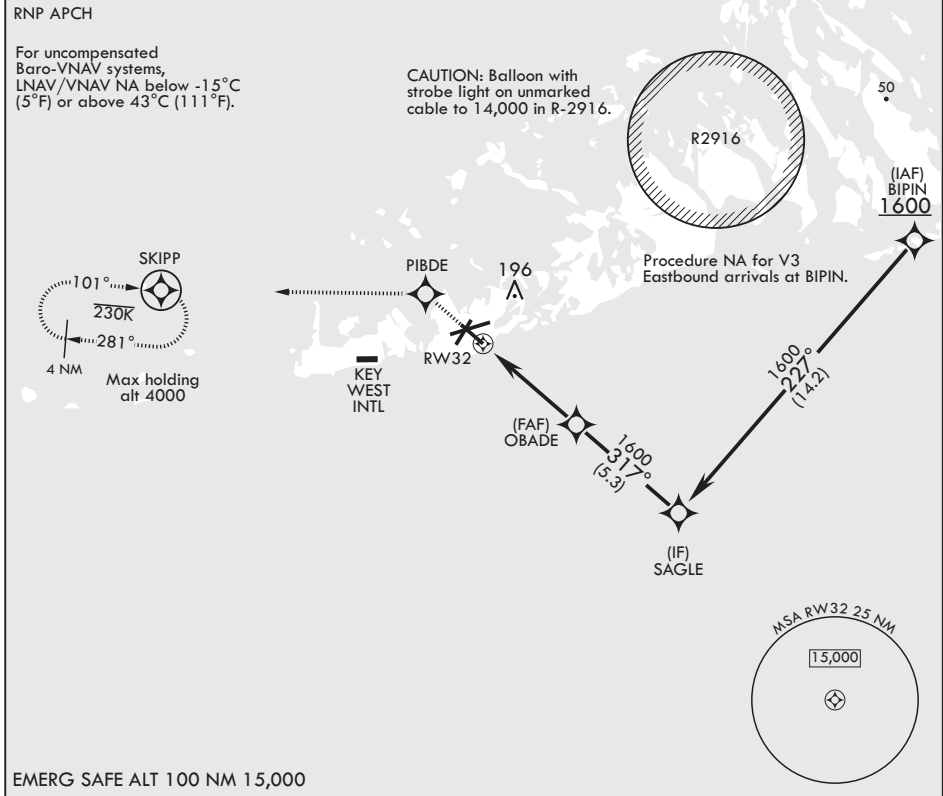

KEY WEST, FLORIDA

RNAV (GPS) RWY 32

APCH CRS 317°	Rwy Idg 7001
	TDZE 4
	Arprt Elev 6

AL-214 (USN) KEY WEST NAS (BOCA CHICA FLD) (KNQX)

V * When runways 14, 22 VGSi inop, circling to runways 14, 22 not authorized at night. MISSED APPROACH: (Do not exceed 230 KIAS until PIBDE.) Climb to 1600 direct PIBDE, track 277° to SKIPP and hold, continue climb-in-hold to 1600.

ATIS* 307.025	APP CON 124.025 313.7	NAVY KEY WEST TOWER* 118.575 340.25	GND CON 121.7 336.45	CLNC DEL 121.2 357.4	ASR/PAR
------------------	--------------------------	--	-------------------------	-------------------------	---------

EMERG SAFE ALT 100 NM 15,000

CATEGORY	A		B		C		D	
LNAV/VNAV DA	254-1		250		(300-1)			
LNAV MDA	460-1	456 (500-1)	500-1	460-1 3/8	456 (500-1 3/8)			
CIRCLING*	460-1	454 (500-1)	500-1	494 (500-1)	500-1 1/2	494 (500-1 1/2)	560-2	554 (600-2)

HIRL all Rws

KEY WEST, FLORIDA
Amdt 1 21MAY20

24°34'N - 81°41'W

KEY WEST NAS (BOCA CHICA FLD) (KNQX)

RNAV (GPS) RWY 32

SE-3, 25 FEB 2021 to 25 MAR 2021

SE-3, 25 FEB 2021 to 25 MAR 2021