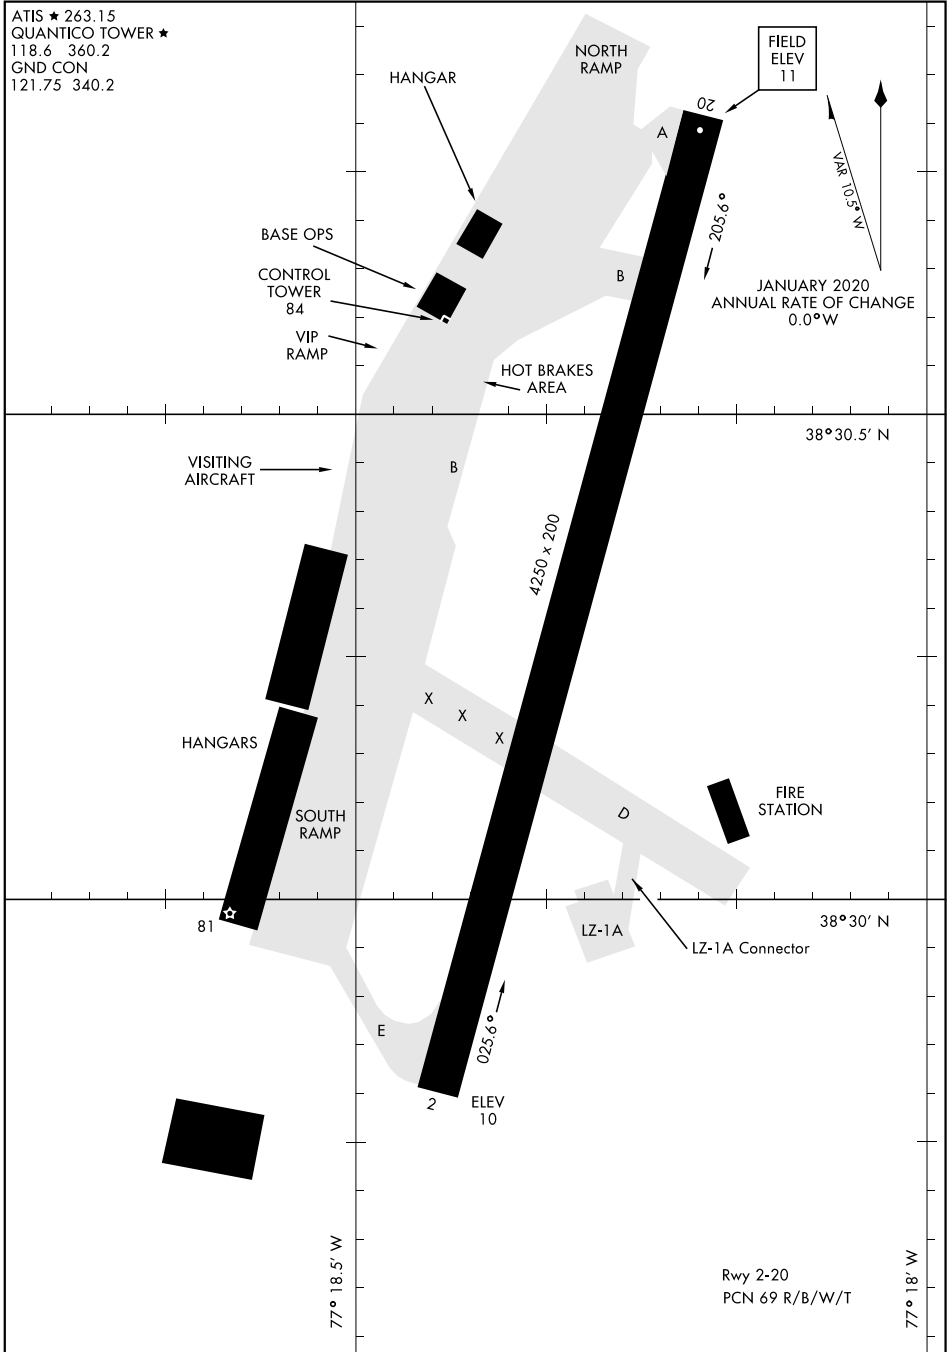

AIRPORT DIAGRAM

ATIS ★ 263.15
 QUANTICO TOWER ★
 118.6 360.2
 GND CON
 121.75 340.2

NE-3, 25 FEB 2021 to 25 MAR 2021

NE-3, 25 FEB 2021 to 25 MAR 2021

AIRPORT DIAGRAM