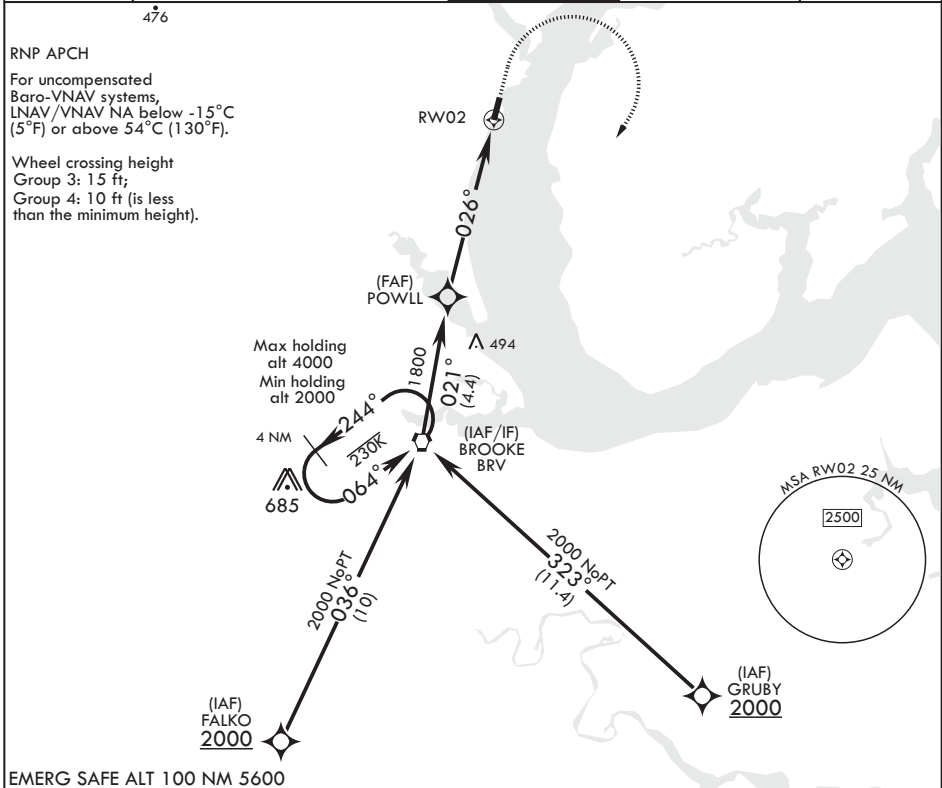

QUANTICO, VIRGINIA

RNAV (GPS) RWY 2

APCH CRS 026°	Rwy Idg 4250
	TDZE 10
	Arprt Elev 11

AL-339 (USN)

QUANTICO MCAF (KNYG)

⚠ * Circling not authorized W of Rwy 2-20. MISSED APPROACH: Climb to 600, then climbing right turn to 2000 direct BRV VORTAC and hold.

ATIS 263.15	POTOMAC APP CON/DEP CON 128.525 306.925	TOWER 118.6 360.2	GND CON 121.75 340.2	ASR/PAR
-----------------------	---	-----------------------------	--------------------------------	---------

NE-3, 25 FEB 2021 to 25 MAR 2021

NE-3, 25 FEB 2021 to 25 MAR 2021

EMERG SAFE ALT 100 NM 5600

CATEGORY	A	B	C	D
LNAV/VNAV DA	432-1¼ 422 (500-1¼)	443-1¼ 433 (500-1¼)	451-1¾ 441 (500-1¾)	462-1¾ 452 (500-1¾)
LNAV MDA	560-1	550 (600-1)	560-1¾	550 (600-1¾)
CIRCLING*	560-1 549 (600-1)	640-1 629 (700-1)	720-2 709 (800-2)	800-2½ 789 (800-2½)

QUANTICO, VIRGINIA 38°30'N - 77°18'W QUANTICO MCAF (KNYG)

Amdt 3 10SEP20

RNAV (GPS) RWY 2