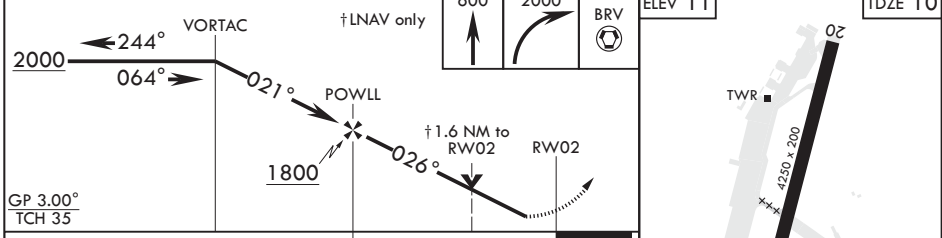

CATEGORY	A	B	C	D
LNAV/VNAV DA	432-1¼ 422 (500-1¼)	443-1¼ 433 (500-1¼)	451-1¾ 441 (500-1¾)	462-1¾ 452 (500-1¾)
LNAV MDA	560-1	550 (600-1)	560-1¾	550 (600-1¾)
CIRCLING*	560-1 549 (600-1)	640-1 629 (700-1)	720-2 709 (800-2)	800-2½ 789 (800-2½)

QUANTICO, VIRGINIA 38°30'N - 77°18'W QUANTICO MCAF (KNYG)

Amdt 3 10SEP20

RNAV (GPS) RWY 2