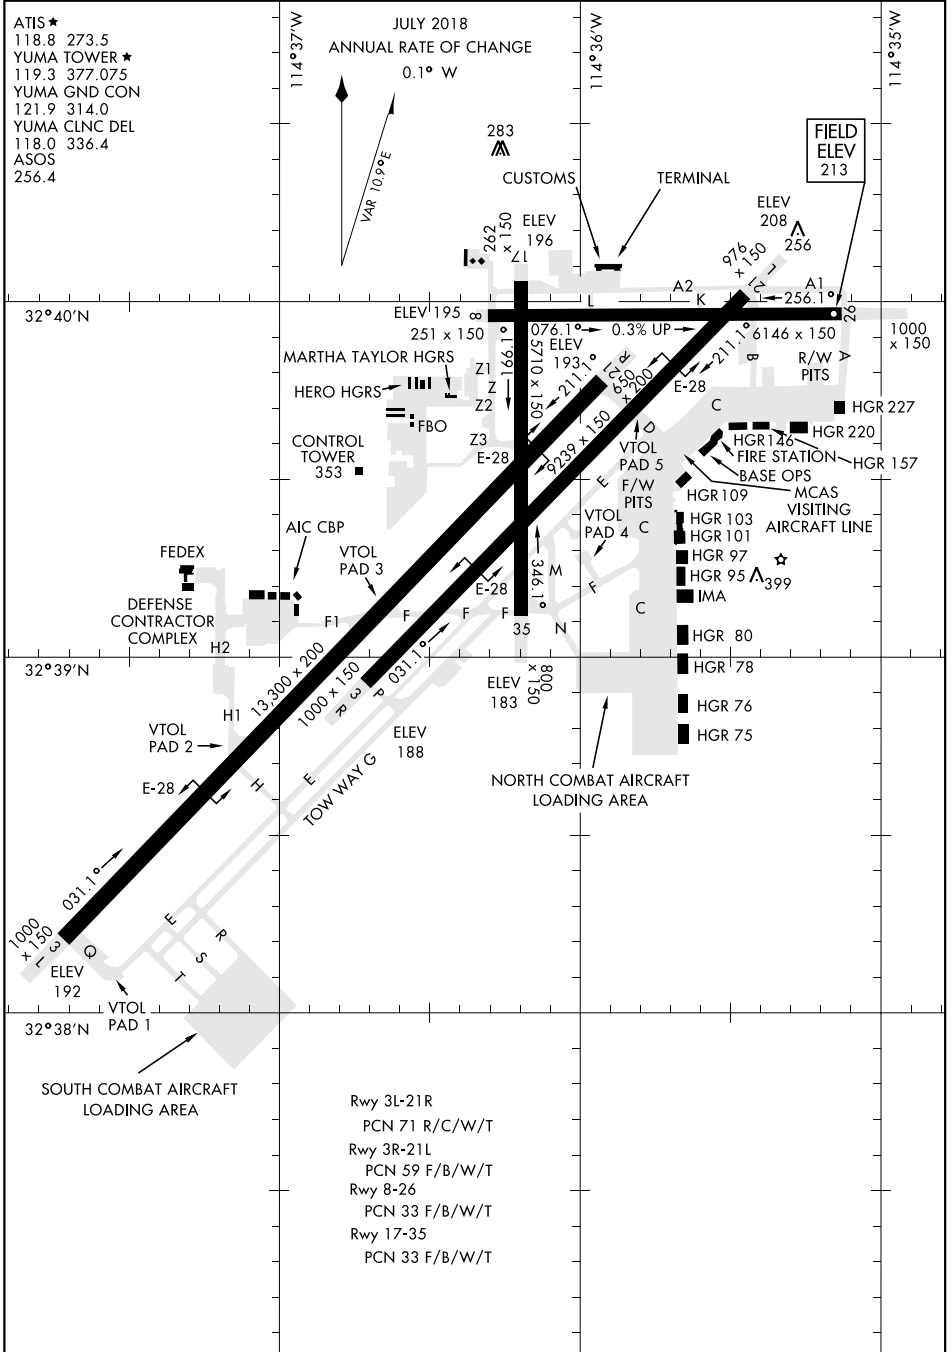

# AIRPORT DIAGRAM

AFD-511 [USN]

YUMA MCAS/YUMA INTL (KNYL)

YUMA, ARIZONA

SW-4, 25 FEB 2021 to 25 MAR 2021

SW-4, 25 FEB 2021 to 25 MAR 2021

# AIRPORT DIAGRAM

YUMA, ARIZONA  
YUMA MCAS/YUMA INTL (KNYL)