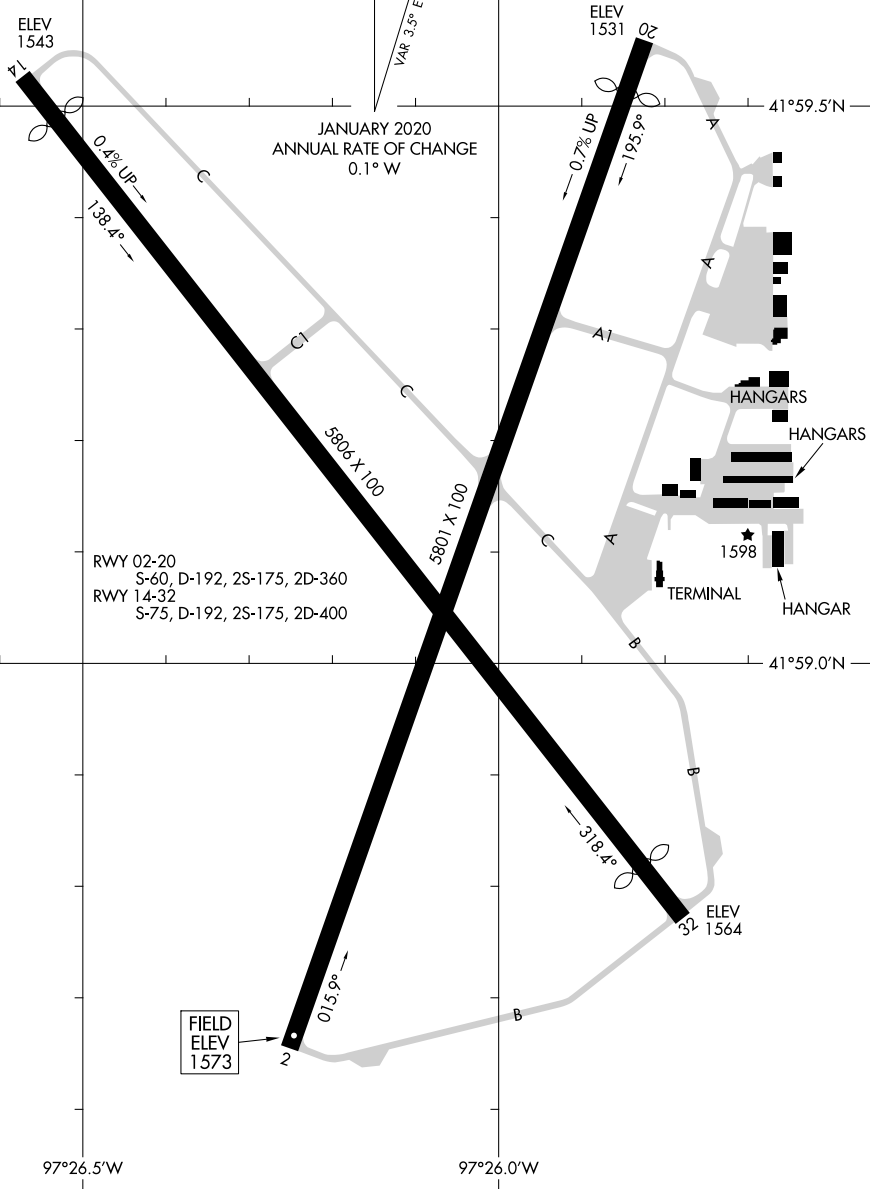

20254

AIRPORT DIAGRAM

NORFOLK RGNL/KARL STEFAN MEMORIAL FIELD (OFK)
AL-974 (FAA)
NORFOLK, NEBRASKA

ASOS
119.025
CTAF/UNICOM
122.7

NC-2, 25 FEB 2021 to 25 MAR 2021

NC-2, 25 FEB 2021 to 25 MAR 2021

AIRPORT DIAGRAM

20254

NORFOLK, NEBRASKA
NORFOLK RGNL/KARL STEFAN MEMORIAL FIELD (OFK)