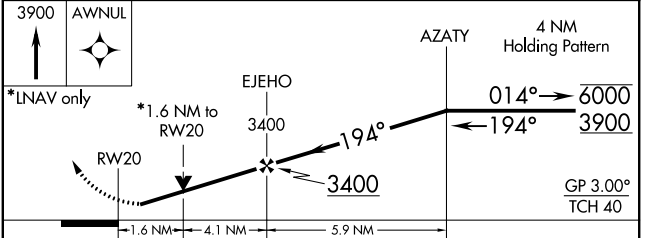

CATEGORY	A	B	C	D
LPV DA		1795-1	250 (300-1)	
LNAV/VNAV DA		1799-1	254 (300-1)	
LNAV MDA	2080-1	535 (600-1)	2080-1½	535 (600-1½)
C CIRCLING	2080-1 507 (600-1)	2100-1 527 (600-1)	2260-2 687 (700-2)	2360-2½ 787 (800-2½)

RNAV (GPS) RWY 20

NC-2, 25 FEB 2021 to 25 MAR 2021

NC-2, 25 FEB 2021 to 25 MAR 2021