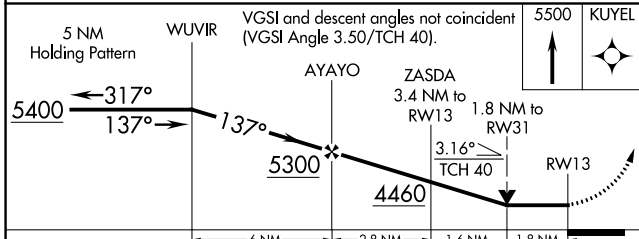

WAAS CH 93531 W13A	APP CRS 137°	Rwy Idg TDZE Apt Elev	3700 3279 3279
--	------------------------	-----------------------------	---

RNAV (GPS) RWY 13

SEARLE FIELD (OGA)

RNP APCH.		MISSED APPROACH: Climb to 5500 direct KUYEL and hold.
<p>▼ When local altimeter setting not received, use Imperial altimeter setting and increase all MDA 100 feet, increase LP, LNAV and Circling Cat B visibility to 1¼. VDP NA with Imperial altimeter setting.</p>		
AWOS-3 121.275	DENVER CENTER 132.7 397.85	UNICOM 122.8 (CTAF) 0

NC-2, 25 FEB 2021 to 25 MAR 2021

NC-2, 25 FEB 2021 to 25 MAR 2021

CATEGORY	A	B	C	D
LP MDA	3940-1	661 (700-1)		NA
LNAV MDA	4000-1	721 (800-1)		NA
CIRCLING	4000-1	721 (800-1)		NA