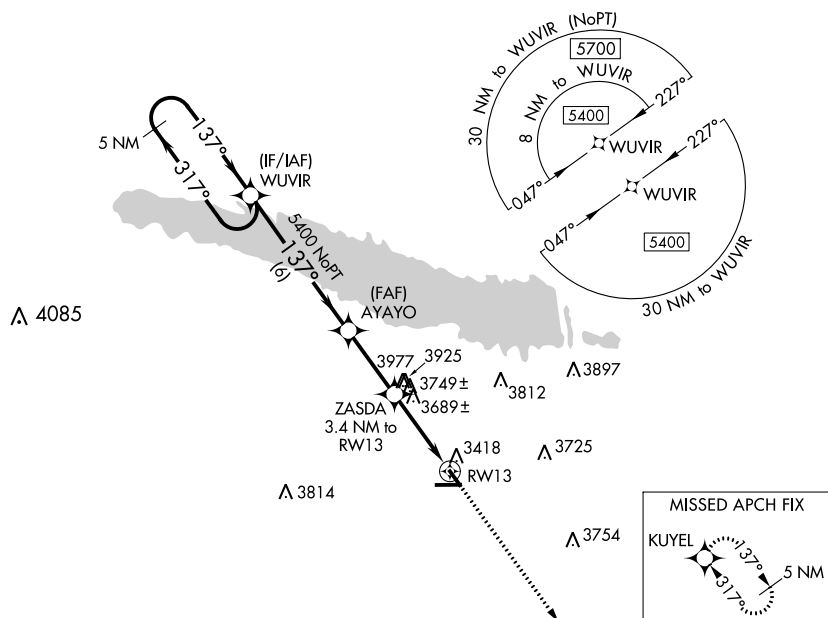

WAAS CH 93531 W13A	APP CRS 137°	Rwy Idg TDZE Apt Elev	3700 3279 3279
--	------------------------	-----------------------------	---

RNAV (GPS) RWY 13

SEARLE FIELD (OGA)

RNP APCH.		MISSED APPROACH: Climb to 5500 direct KUYEL and hold.
<p>▼ When local altimeter setting not received, use Imperial altimeter setting and increase all MDA 100 feet, increase LP, LNAV and Circling Cat B visibility to 1¼. VDP NA with Imperial altimeter setting.</p>		
AWOS-3 121.275	DENVER CENTER 132.7 397.85	UNICOM 122.8 (CTAF) 0

NC-2, 25 FEB 2021 to 25 MAR 2021

NC-2, 25 FEB 2021 to 25 MAR 2021

CATEGORY	A	B	C	D
LP MDA	3940-1	661 (700-1)		NA
LNAV MDA	4000-1	721 (800-1)		NA
CIRCLING	4000-1	721 (800-1)		NA