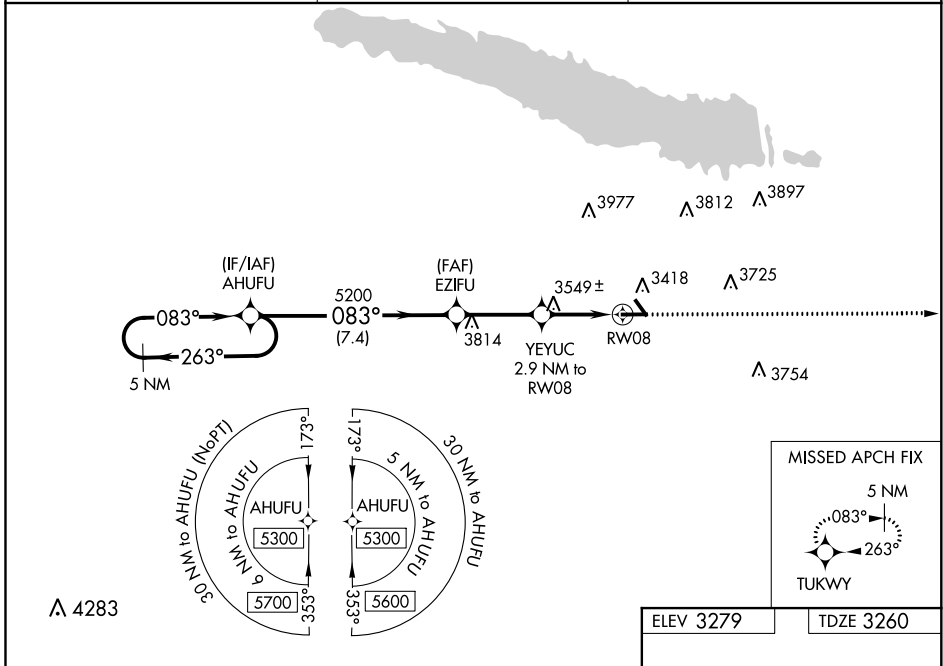

WAAS CH 57903 W08A	APP CRS 083°	Rwy Idg TDZE Apt Elev	5102 3260 3279
--	------------------------	-----------------------------	---

RNAV (GPS) RWY 8

SEARLE FIELD (OGA)

RNP APCH.	<p>⚠ For uncompensated Baro-VNAV systems, LNAV/VNAV NA below -21°C or above 54°C. When local altimeter setting not received, use Imperial altimeter setting and increase all DA 86 feet and all MDA 100 feet, increase LPV all Cats visibility 1/8 mile, LNAV/VNAV all Cats visibility 1/4 mile. Baro-VNAV NA when using Imperial altimeter setting.</p>	MISSED APPROACH: Climb to 5200 direct TUKWY and hold.
-----------	---	--

AWOS-3 121.275	DENVER CENTER 132.7 397.85	UNICOM 122.8 (CTAF) 0
--------------------------	--------------------------------------	---------------------------------

ELEV 3279	TDZE 3260
-----------	-----------

CATEGORY	A	B	C	D
LPV DA	3510-1	250 (300-1)		NA
LNAV/VNAV DA	3865-2¼	605 (600-2¼)		NA
LNAV MDA	3800-1	540 (600-1)		NA
CIRCLING	3920-1 641 (700-1)	3960-1 681 (700-1)		NA

NC-2, 25 FEB 2021 to 25 MAR 2021

NC-2, 25 FEB 2021 to 25 MAR 2021