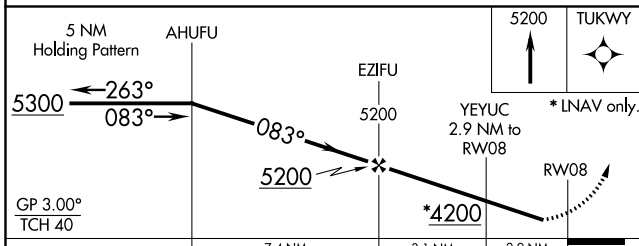

WAAS CH 57903 W08A	APP CRS 083°	Rwy Idg TDZE Apt Elev	5102 3260 3279
--	------------------------	-----------------------------	---

RNAV (GPS) RWY 8

SEARLE FIELD (OGA)

RNP APCH.	<p>⚠ For uncompensated Baro-VNAV systems, LNAV/VNAV NA below -21°C or above 54°C. When local altimeter setting not received, use Imperial altimeter setting and increase all DA 86 feet and all MDA 100 feet, increase LPV all Cats visibility 1/8 mile, LNAV/VNAV all Cats visibility 1/4 mile. Baro-VNAV NA when using Imperial altimeter setting.</p>	MISSED APPROACH: Climb to 5200 direct TUKWY and hold.
-----------	---	--

AWOS-3 121.275	DENVER CENTER 132.7 397.85	UNICOM 122.8 (CTAF) 0
--------------------------	--------------------------------------	---------------------------------

ELEV 3279	TDZE 3260
-----------	-----------