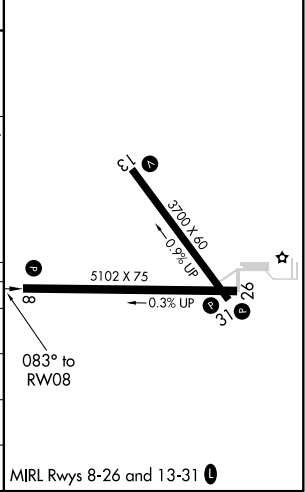

ELEV 3279	TDZE 3260