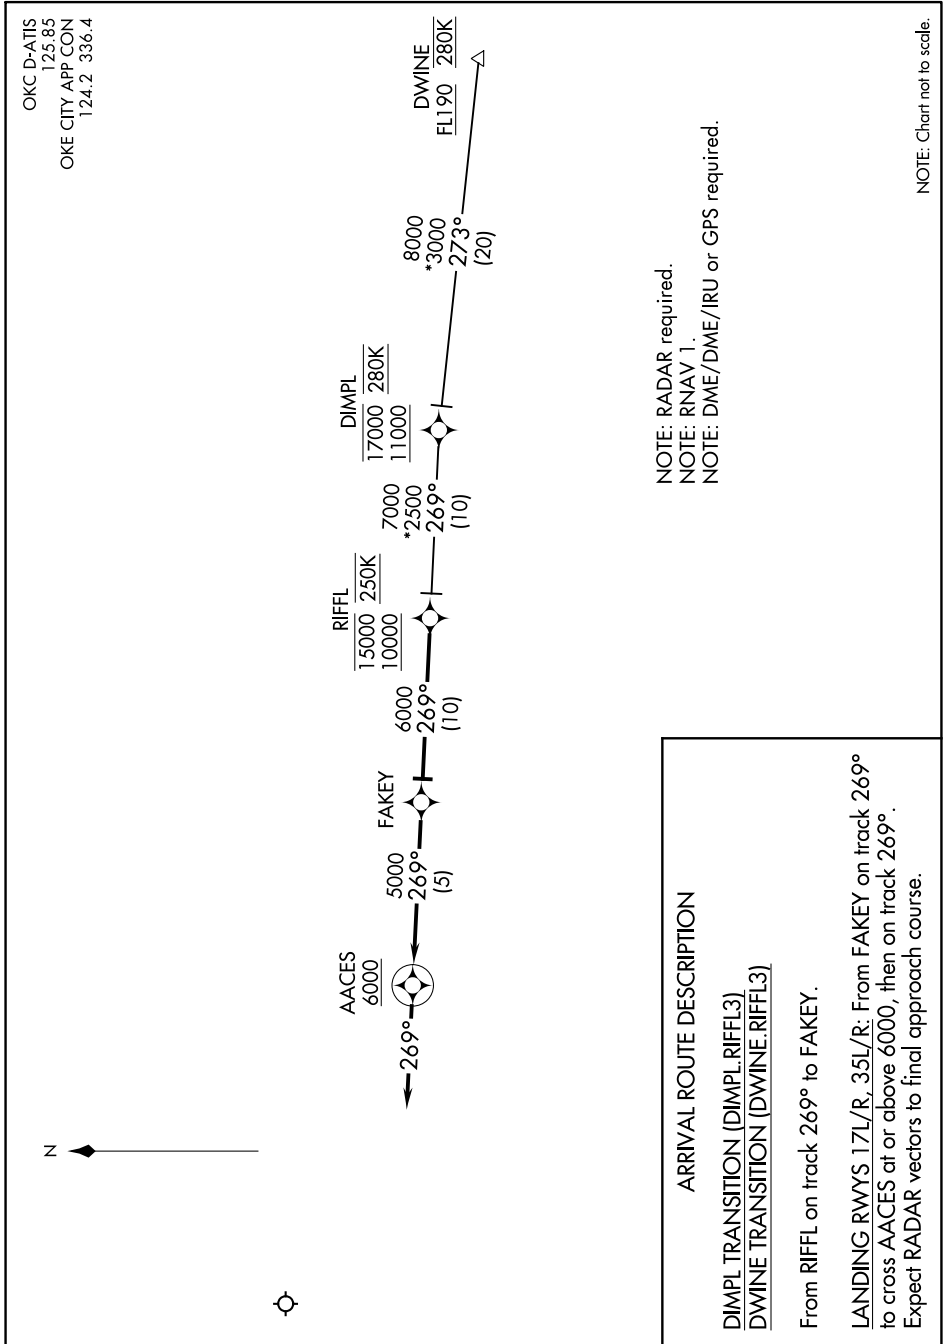

RIFFL THREE ARRIVAL (RNAV)

SC-1, 25 FEB 2021 to 25 MAR 2021

RIFFL THREE ARRIVAL (RNAV)

(RIFFL.RIFFL3) 07DEC17

OKLAHOMA CITY, OKLAHOMA
WILL ROGERS WORLD (OKC)

SC-1, 25 FEB 2021 to 25 MAR 2021

ARRIVAL ROUTE DESCRIPTION

DIMPL TRANSITION (DIMPL.RIFFL3)
DWINE TRANSITION (DWINE.RIFFL3)

From RIFFL on track 269° to FAKEY.

LANDING RWYS 17L/R, 35L/R: From FAKEY on track 269° to cross AACES at or above 6000, then on track 269°. Expect RADAR vectors to final approach course.