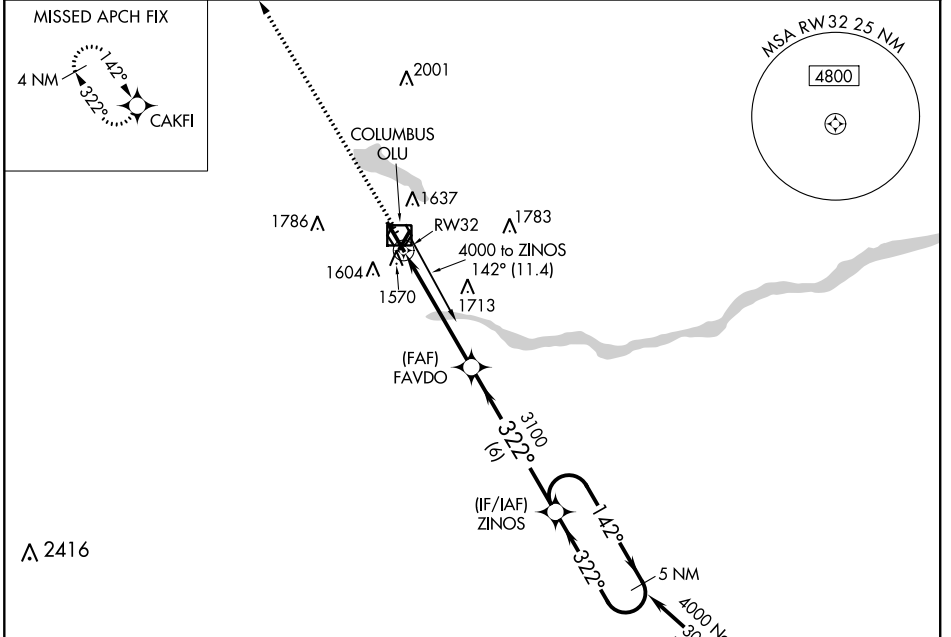

WAAS CH 81810 W32A	APP CRS 322°	Rwy Idg TDZE Apt Elev	5850 1442 1447
--	------------------------	-----------------------------	---

RNAV (GPS) RWY 32

COLUMBUS MUNI (OLU)

RNP APCH. ▼ For uncompensated Baro-VNAV systems, LNAV/VNAV NA below -17°C (2°F) or above 54°C (130°F). Circling Rwy 2, 20 NA.	MISSED APPROACH: Climb to 4000 direct CAKFI and hold.
--	---

AWOS-3PT 125.525	MINNEAPOLIS CENTER 128.75 346.3	UNICOM 123.05 (CTAF)
----------------------------	---	--------------------------------

CATEGORY	A	B	C	D
LPV DA	1710-1 268 (300-1)			
LNAV/VNAV DA	1840-1½ 398 (400-1½)			
LNAV MDA	1820-1 378 (400-1)			1820-1¼ 378 (400-1¼)
CIRCLING	2000-1 553 (600-1)		2000-1½ 553 (600-1½)	2040-2 593 (600-2)

NC-2, 25 FEB 2021 to 25 MAR 2021

NC-2, 25 FEB 2021 to 25 MAR 2021