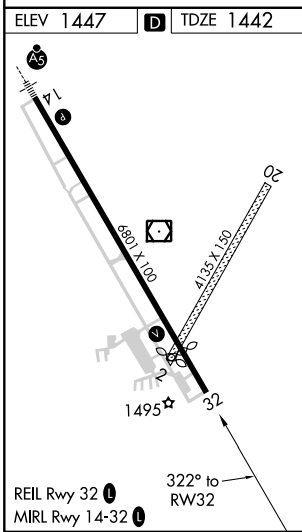

WAAS CH 81810 W32A	APP CRS 322°	Rwy Idg TDZE Apt Elev	5850 1442 1447

RNAV (GPS) RWY 32

COLUMBUS MUNI (OLU)

RNP APCH. ▼ For uncompensated Baro-VNAV systems, LNAV/VNAV NA below -17°C (2°F) or above 54°C (130°F). Circling Rwy 2, 20 NA.	MISSED APPROACH: Climb to 4000 direct CAKFI and hold.

AWOS-3PT 125.525	MINNEAPOLIS CENTER 128.75 346.3	UNICOM 123.05 (CTAF)

CATEGORY	A	B	C	D
LPV DA	1710-1 268 (300-1)			
LNAV/VNAV DA	1840-1½ 398 (400-1½)			
LNAV MDA	1820-1 378 (400-1)			1820-1¼ 378 (400-1¼)
CIRCLING	2000-1 553 (600-1)		2000-1½ 553 (600-1½)	2040-2 593 (600-2)

NC-2, 25 FEB 2021 to 25 MAR 2021

NC-2, 25 FEB 2021 to 25 MAR 2021