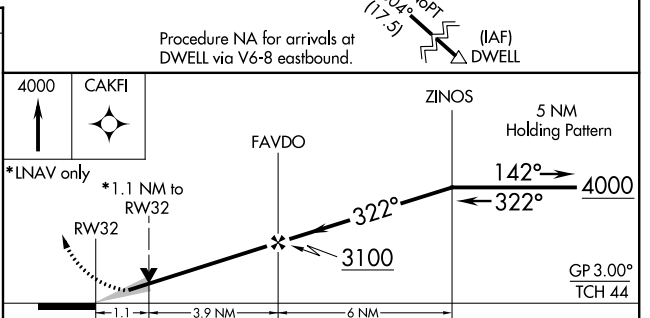

WAAS CH 81810 W32A	APP CRS 322°	Rwy Idg TDZE Apt Elev	5850 1442 1447
--	------------------------	-----------------------------	---

RNAV (GPS) RWY 32

COLUMBUS MUNI (OLU)

RNP APCH. ▼ For uncompensated Baro-VNAV systems, LNAV/VNAV NA below -17°C (2°F) or above 54°C (130°F). Circling Rwy 2, 20 NA.	MISSED APPROACH: Climb to 4000 direct CAKFI and hold.
--	---

AWOS-3PT 125.525	MINNEAPOLIS CENTER 128.75 346.3	UNICOM 123.05 (CTAF)
----------------------------	---	--------------------------------

CATEGORY	A	B	C	D
LPV DA	1710-1 268 (300-1)			
LNAV/VNAV DA	1840-1½ 398 (400-1½)			
LNAV MDA	1820-1 378 (400-1)			1820-1¼ 378 (400-1¼)
CIRCLING	2000-1 553 (600-1)		2000-1½ 553 (600-1½)	2040-2 593 (600-2)