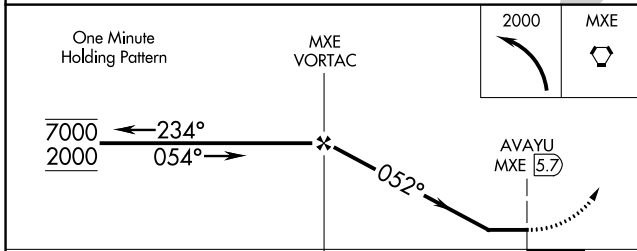

VORTAC MXE 113.2 Chan 79	APP CRS 052°	Rwy Idg TDZE Apt Elev	N/A N/A 465

VOR-A
BRANDYWINE RGNL (OQN)

NA Procedure NA at night. When local altimeter setting not received, use Coatesville altimeter setting and increase all MDA 60 feet.	MISSED APPROACH: Climbing left turn to 2000 direct MXE VORTAC and hold.

AWOS-3T 121.4	PHILADELPHIA APP CON 124.35 319.15	CLNC DEL 125.6	UNICOM 123.075 (CTAF)

CATEGORY	A	B	C	D
CIRCLING	1080-1	615 (700-1)		NA

FAF to MAP 5.7 NM					
Knots	60	90	120	150	180
Min:Sec	5:42	3:48	2:51	2:17	1:54

NE-4, 25 FEB 2021 to 25 MAR 2021

NE-4, 25 FEB 2021 to 25 MAR 2021