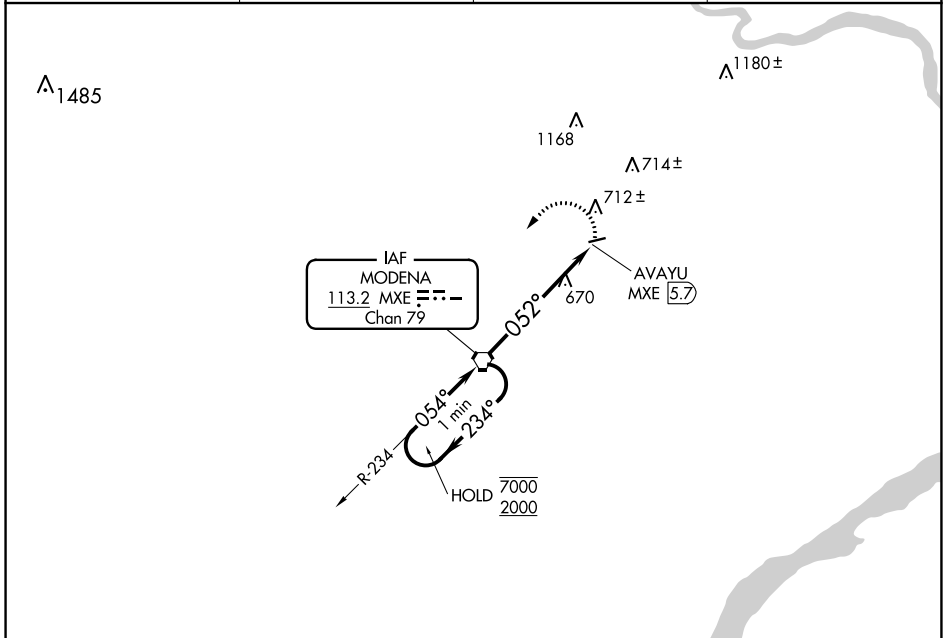

VORTAC MXE 113.2 Chan 79	APP CRS 052°	Rwy Idg TDZE Apt Elev	N/A N/A 465
--	------------------------	-----------------------------	--

VOR-A
BRANDYWINE RGNL (OQN)

<p>NA</p> <p>Procedure NA at night. When local altimeter setting not received, use Coatesville altimeter setting and increase all MDA 60 feet.</p>	<p>MISSED APPROACH: Climbing left turn to 2000 direct MXE VORTAC and hold.</p>
---	--

AWOS-3T 121.4	PHILADELPHIA APP CON 124.35 319.15	CLNC DEL 125.6	UNICOM 123.075 (CTAF)
-------------------------	--	--------------------------	---------------------------------

CATEGORY	A	B	C	D
CIRCLING	1080-1	615 (700-1)		NA

FAF to MAP 5.7 NM					
Knots	60	90	120	150	180
Min:Sec	5:42	3:48	2:51	2:17	1:54

NE-4, 25 FEB 2021 to 25 MAR 2021

NE-4, 25 FEB 2021 to 25 MAR 2021