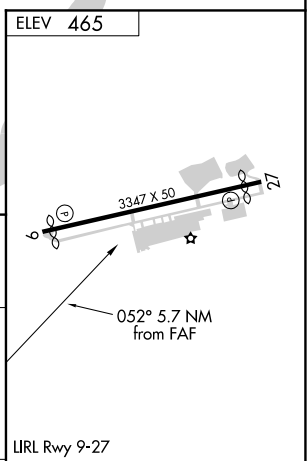

VORTAC MXE 113.2 Chan 79	APP CRS 052°	Rwy Idg TDZE Apt Elev	N/A N/A 465

VOR-A
BRANDYWINE RGNL (OQN)

NA Procedure NA at night. When local altimeter setting not received, use Coatesville altimeter setting and increase all MDA 60 feet.	MISSED APPROACH: Climbing left turn to 2000 direct MXE VORTAC and hold.

AWOS-3T 121.4	PHILADELPHIA APP CON 124.35 319.15	CLNC DEL 125.6	UNICOM 123.075 (CTAF)

CATEGORY	A	B	C	D
CIRCLING	1080-1	615 (700-1)		NA

FAF to MAP 5.7 NM					
Knots	60	90	120	150	180
Min:Sec	5:42	3:48	2:51	2:17	1:54

NE-4, 25 FEB 2021 to 25 MAR 2021

NE-4, 25 FEB 2021 to 25 MAR 2021