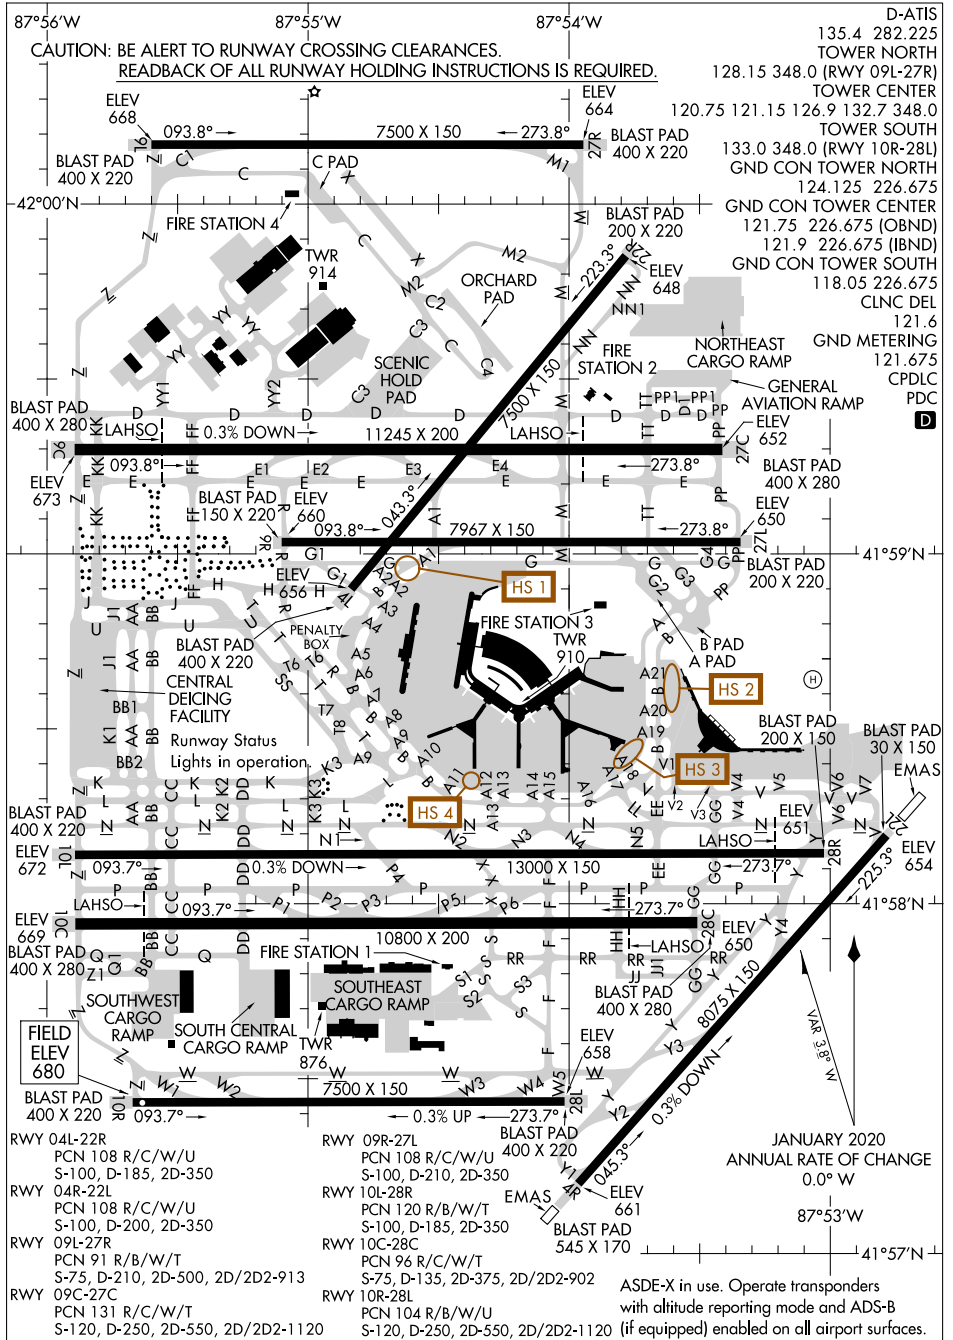

AIRPORT DIAGRAM

AL-166 (FAA)

CHICAGO O'HARE INTL (O.R.D)

CHICAGO, ILLINOIS

EC-3, 25 FEB 2021 to 25 MAR 2021

EC-3, 25 FEB 2021 to 25 MAR 2021

AIRPORT DIAGRAM

CHICAGO O'HARE INTL (O.R.D)