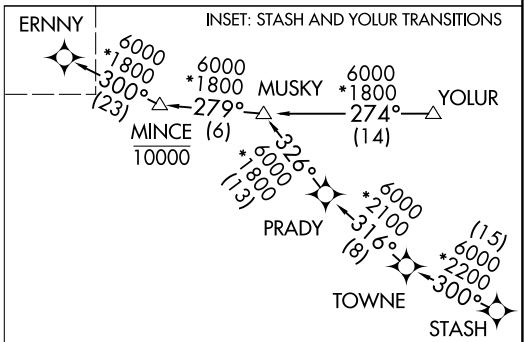

ERNNY SEVEN ARRIVAL (RNAV) Transition Routes

CHICAGO, ILLINOIS

CHICAGO APP CON
119.0 292.125
D-ATIS
135.4 282.225

- NOTE: RADAR required.
- NOTE: RNAV 1.
- NOTE: DME/DME/IRU or GPS required.
- NOTE: YOLUR transition - ATC assigned only.
- NOTE: STASH transition - ATC assigned only.
- NOTE: LYNNI transition: For Milwaukee terminal area departures only.
- NOTE: VIKS transition: ATC assigned only.

- CHDRR TRANSITION (CHDRR.ERNNY7):
- FAALZ TRANSITION (FAALZ.ERNNY7):
- FGHRN TRANSITION (FGHRN.ERNNY7):
- FOLGO TRANSITION (FOLGO.ERNNY7):
- KOHL TRANSITION (KOHL.ERNNY7):
- LYNNI TRANSITION (LYNNI.ERNNY7):
- PIRPL TRANSITION (PIRPL.ERNNY7):
- STASH TRANSITION (STASH.ERNNY7):
- VIKS TRANSITION (VIKS.ERNNY7):
- YOLUR TRANSITION (YOLUR.ERNNY7):

(CONTINUED ON FOLLOWING PAGE)

NOTE: Chart not to scale.

See following page for Arrival Routes.

ERNNY SEVEN ARRIVAL (RNAV) Transition Routes

EC-3, 25 FEB 2021 to 25 MAR 2021

EC-3, 25 FEB 2021 to 25 MAR 2021