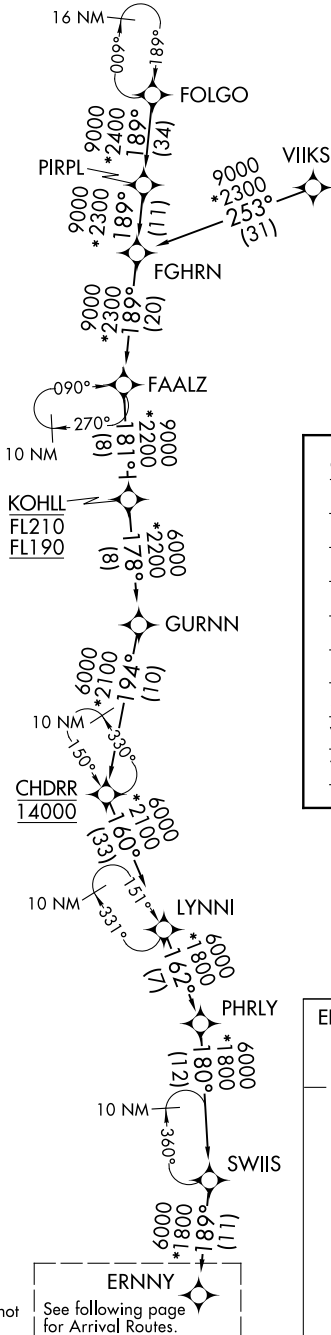

ERNNY SEVEN ARRIVAL (RNAV) Transition Routes

CHICAGO, ILLINOIS

CHICAGO APP CON
119.0 292.125
D-ATIS
135.4 282.225

- NOTE: RADAR required.
- NOTE: RNAV 1.
- NOTE: DME/DME/IRU or GPS required.
- NOTE: YOLUR transition - ATC assigned only.
- NOTE: STASH transition - ATC assigned only.
- NOTE: LYNNI transition: For Milwaukee terminal area departures only.
- NOTE: VIKS transition: ATC assigned only.

- CHDRR TRANSITION (CHDRR.ERNNY7):
- FAALZ TRANSITION (FAALZ.ERNNY7):
- FGHRN TRANSITION (FGHRN.ERNNY7):
- FOLGO TRANSITION (FOLGO.ERNNY7):
- KOHL TRANSITION (KOHL.ERNNY7):
- LYNNI TRANSITION (LYNNI.ERNNY7):
- PIRPL TRANSITION (PIRPL.ERNNY7):
- STASH TRANSITION (STASH.ERNNY7):
- VIKS TRANSITION (VIKS.ERNNY7):
- YOLUR TRANSITION (YOLUR.ERNNY7):

(CONTINUED ON FOLLOWING PAGE)

NOTE: Chart not to scale.

See following page for Arrival Routes.

ERNNY SEVEN ARRIVAL (RNAV) Transition Routes

EC-3, 25 FEB 2021 to 25 MAR 2021

EC-3, 25 FEB 2021 to 25 MAR 2021