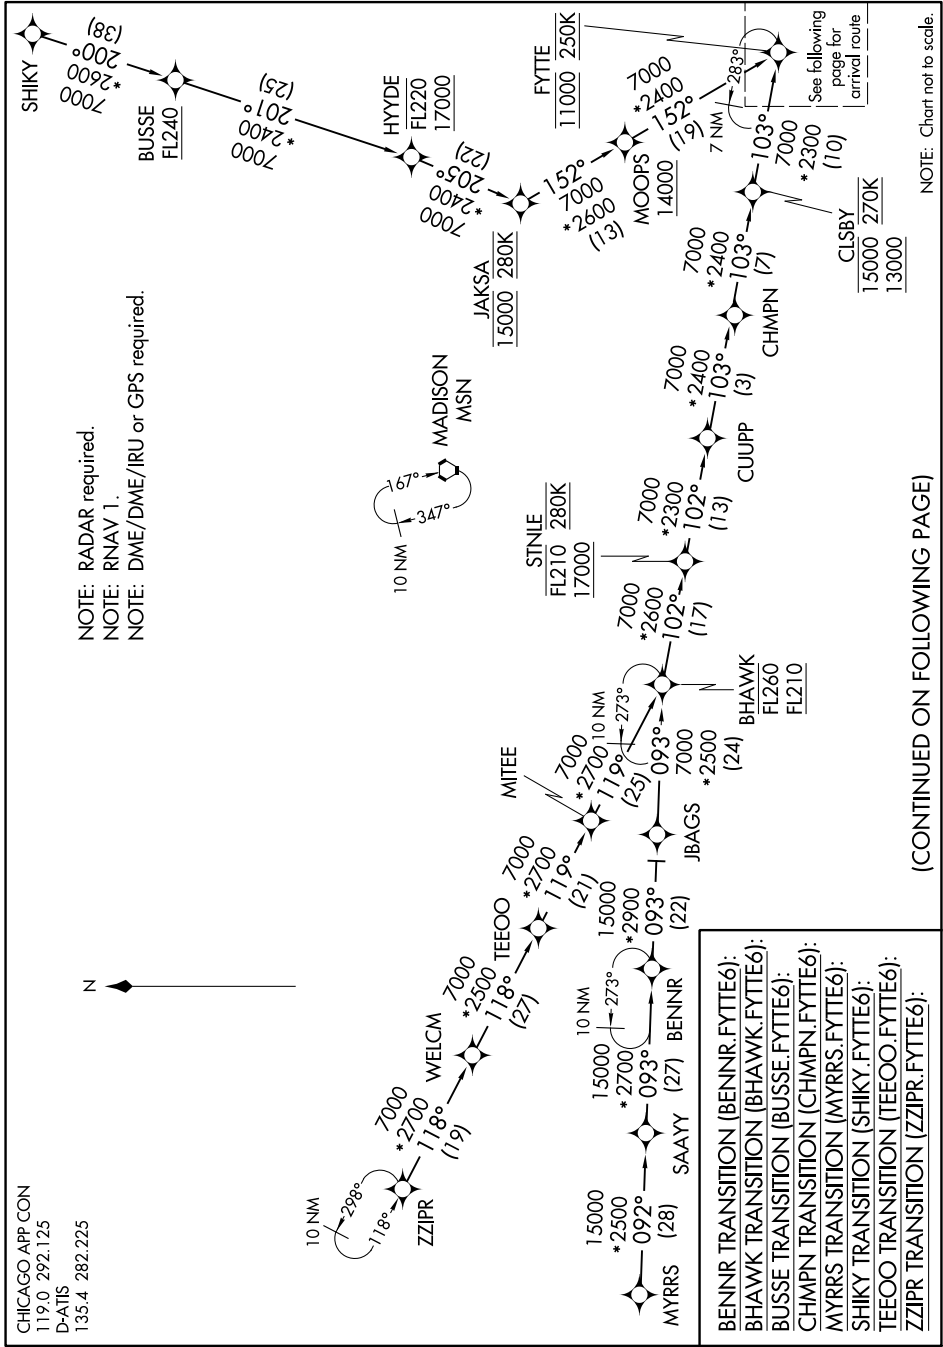

FYTTE SIX ARRIVAL (RNAV) Transition Routes

CHICAGO, ILLINOIS

EC-3, 25 FEB 2021 to 25 MAR 2021

CHICAGO APP CON
119.0 292.125
D-ATIS
135.4 282.225

NOTE: RADAR required.
NOTE: RNAV 1.
NOTE: DME/DME/IRU or GPS required.

(CONTINUED ON FOLLOWING PAGE)

NOTE: Chart not to scale.

EC-3, 25 FEB 2021 to 25 MAR 2021

FYTTE SIX ARRIVAL (RNAV) Transition Routes

(FYTTE.FYTTE6) 05NOV20

CHICAGO, ILLINOIS

CHICAGO O'HARE INTL (ORD)