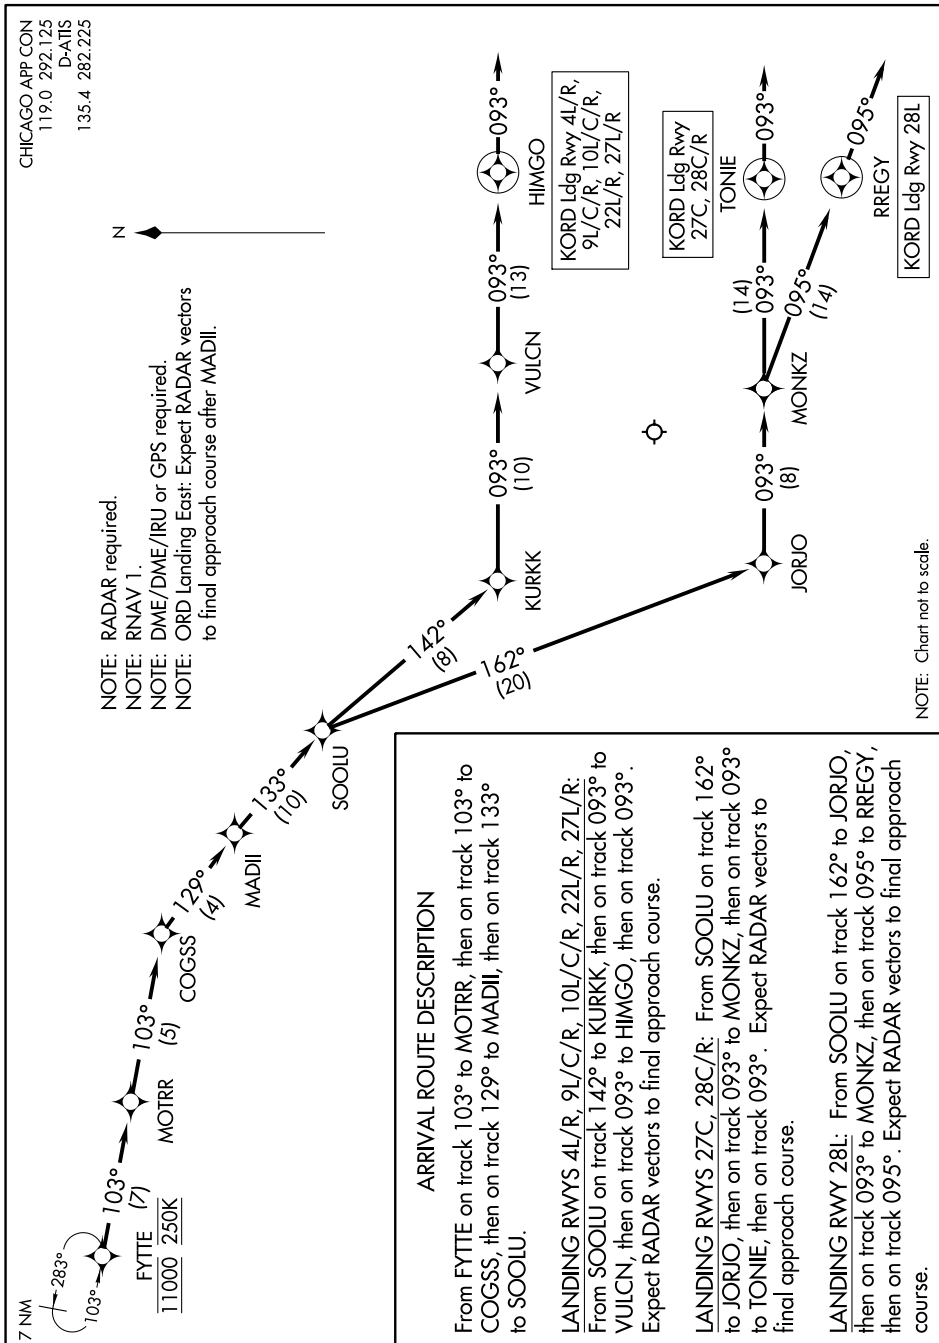

FYTTE SIX ARRIVAL (RNAV) Arrival Routes

EC-3, 25 FEB 2021 to 25 MAR 2021

CHICAGO APP CON
119.0 292.125
D-ATIS
135.4 282.225

NOTE: RADAR required.
NOTE: RNAV 1.
NOTE: DME/DME/IRU or GPS required.
NOTE: ORD Landing East: Expect RADAR vectors to final approach course after MADII.

7 NM

FYTTE SIX ARRIVAL (RNAV) Arrival Routes

(FYTTE.FYTTE6) 05NOV20

NOTE: Chart not to scale.

EC-3, 25 FEB 2021 to 25 MAR 2021