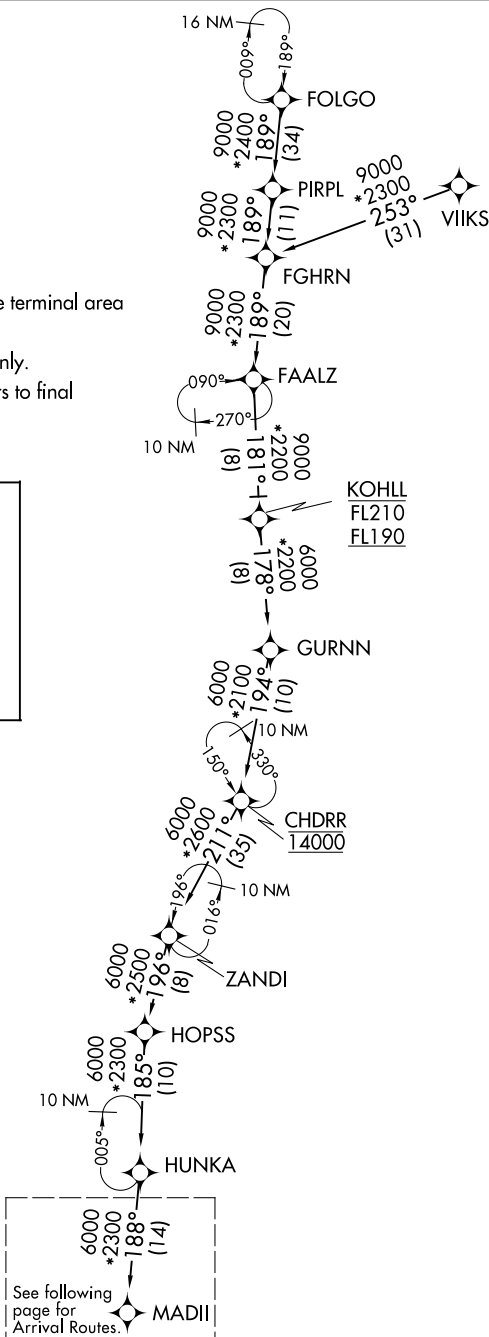

MADII SIX ARRIVAL (RNAV) Transition Routes

CHICAGO O'HARE INTL (ORD)  
CHICAGO, ILLINOIS

CHICAGO APP CON  
119.0 292.125  
D-ATIS  
135.4 282.225

- NOTE: RADAR required.
- NOTE: RNAV 1.
- NOTE: DME/DME/IRU or GPS required.
- NOTE: ZANDI Enroute transition: For Milwaukee terminal area departures only.
- NOTE: VIKS Enroute transition: ATC assigned only.
- NOTE: ORD Landing east: Expect RADAR vectors to final approach course after MADII.

- CHDRR TRANSITION (CHDRR.MADII6);
- FAALZ TRANSITION (FAALZ.MADII6);
- FGHRN TRANSITION (FGHRN.MADII6);
- FOLGO TRANSITION (FOLGO.MADII6);
- KOHLL TRANSITION (KOHLL.MADII6);
- PIRPL TRANSITION (PIRPL.MADII6);
- VIKS TRANSITION (VIKS.MADII6);
- ZANDI TRANSITION (ZANDI.MADII6);

(CONTINUED ON FOLLOWING PAGE)

NOTE: Chart not to scale.

See following page for Arrival Routes.

EC-3, 25 FEB 2021 to 25 MAR 2021

EC-3, 25 FEB 2021 to 25 MAR 2021