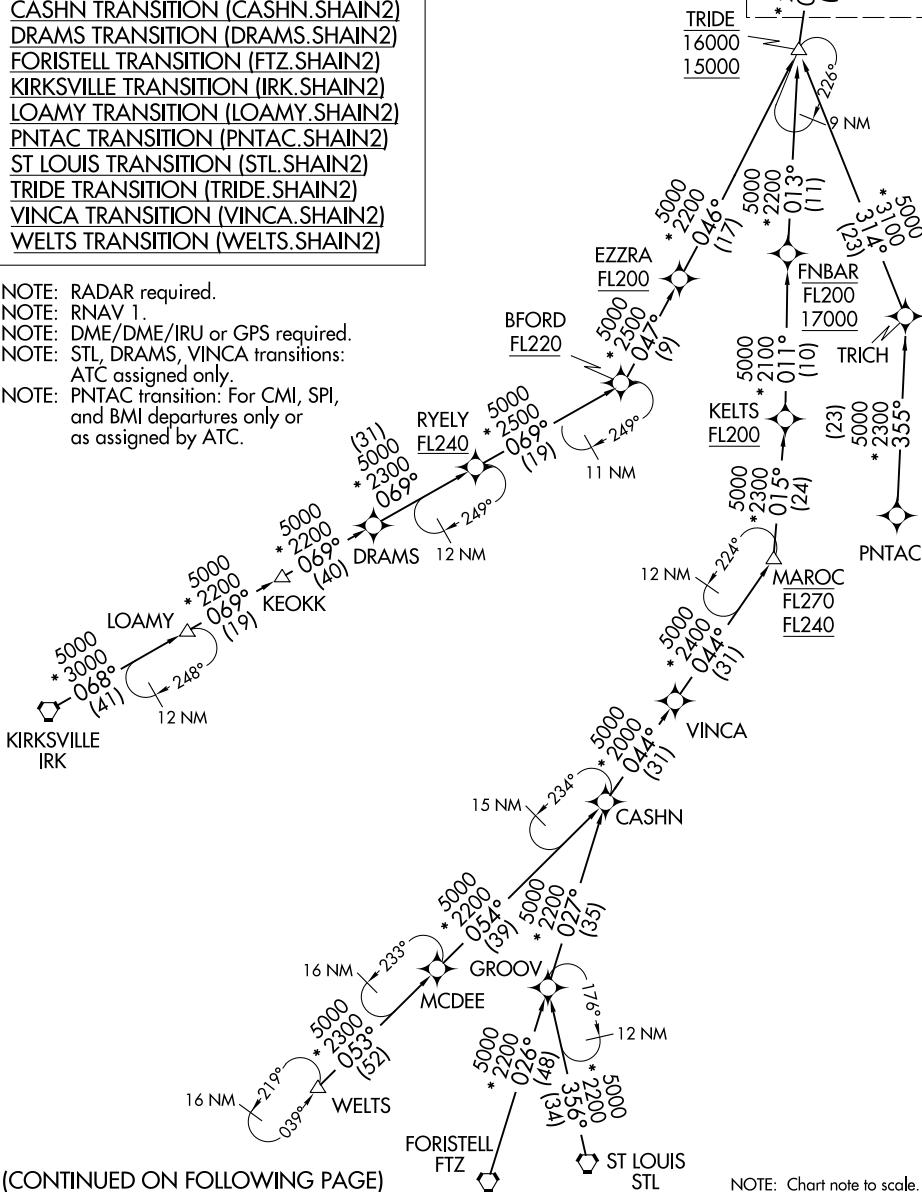

SHAIN TWO ARRIVAL(RNAV) Transition Routes

CHICAGO APP CON
119.0 292.125
D-ATIS
135.4 282.225

See following page for
Arrival Routes

SHAIN
12000

- BFORD TRANSITION (BFORD.SHAIN2)
- CASHN TRANSITION (CASHN.SHAIN2)
- DRAMS TRANSITION (DRAMS.SHAIN2)
- FORISTELL TRANSITION (FTZ.SHAIN2)
- KIRKSVILLE TRANSITION (IRK.SHAIN2)
- LOAMY TRANSITION (LOAMY.SHAIN2)
- PNTAC TRANSITION (PNTAC.SHAIN2)
- ST LOUIS TRANSITION (STL.SHAIN2)
- TRIDE TRANSITION (TRIDE.SHAIN2)
- VINCA TRANSITION (VINCA.SHAIN2)
- WELTS TRANSITION (WELTS.SHAIN2)

NOTE: RADAR required.
 NOTE: RNAV 1.
 NOTE: DME/DME/IRU or GPS required.
 NOTE: STL, DRAMS, VINCA transitions:
 ATC assigned only.
 NOTE: PNTAC transition: For CMI, SPI,
 and BMI departures only or
 as assigned by ATC.

(CONTINUED ON FOLLOWING PAGE)

NOTE: Chart note to scale.

SHAIN TWO ARRIVAL(RNAV) Transition Routes

EC-3, 25 FEB 2021 to 25 MAR 2021

EC-3, 25 FEB 2021 to 25 MAR 2021