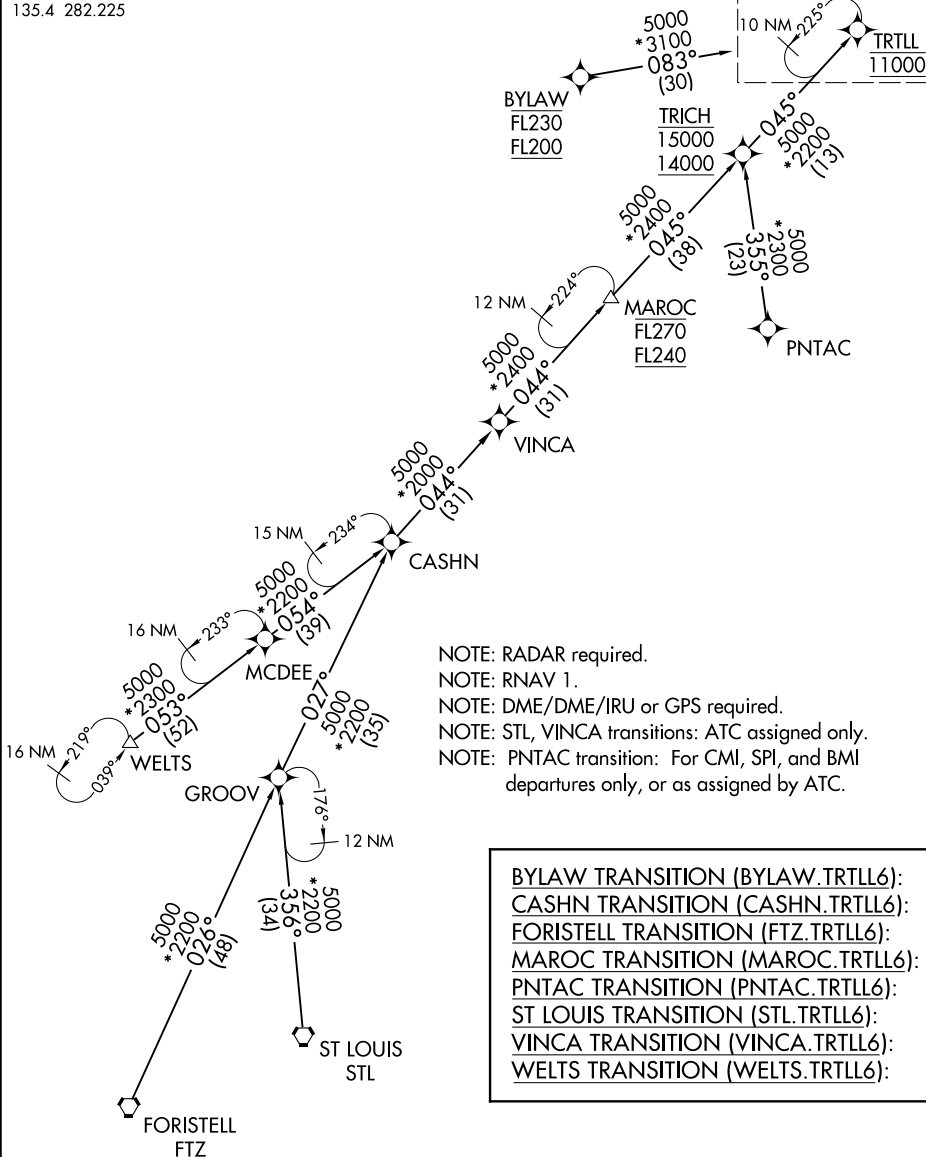

TRTLL SIX ARRIVAL (RNAV) Transition Routes

CHICAGO APP CON
119.0 292.125
D-ATIS
135.4 282.225

See following page for
Arrival Routes

(CONTINUED ON FOLLOWING PAGE)

NOTE: Chart not to scale.

EC-3, 25 FEB 2021 to 25 MAR 2021

EC-3, 25 FEB 2021 to 25 MAR 2021