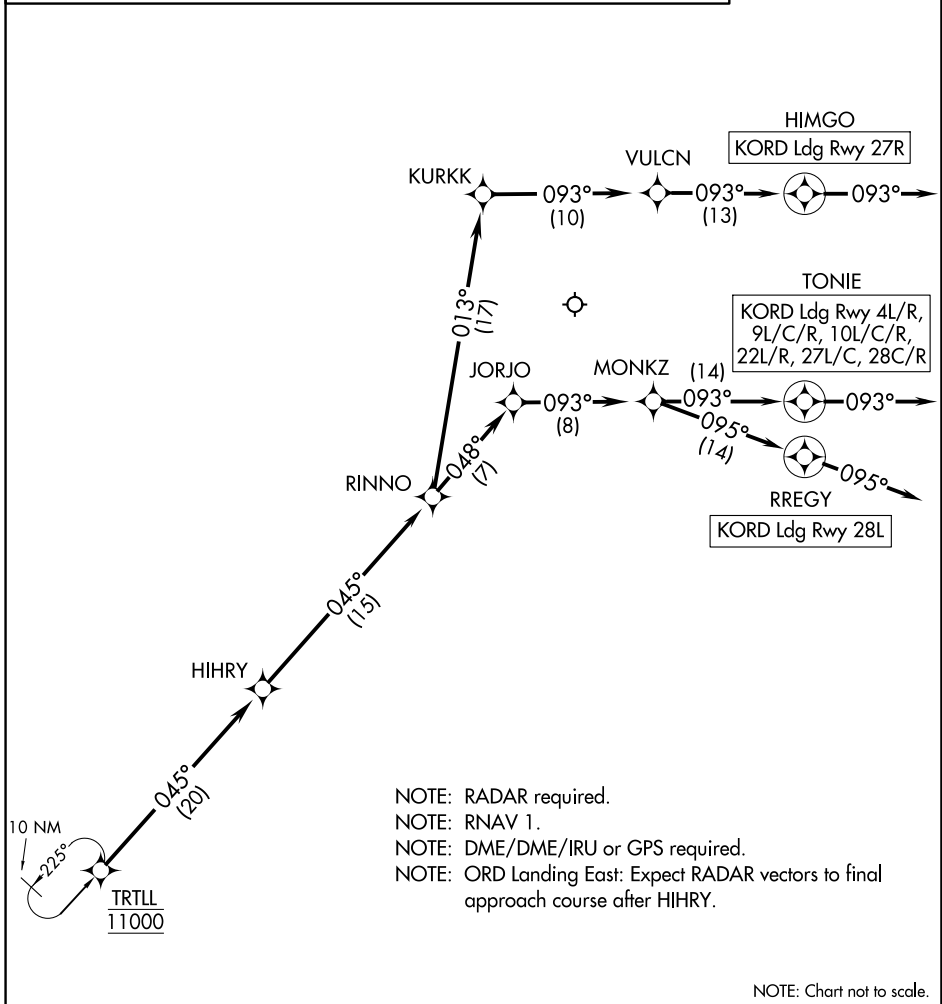

TRTLL SIX ARRIVAL (RNAV) Arrival Routes

ARRIVAL ROUTE DESCRIPTION

From TRTLL on track 045° to HIHRY, then on track 045° to RINNO.

LANDING RWYS 4L/R, 9L/C/R, 10L/C/R, 22L/R, 27L/C, 28C/R:

From RINNO on track 048° to JORJO, then on track 093° to MONKZ, then on track 093° to TONIE, then on track 093°. Expect RADAR vectors to final approach course.

LANDING RWY 27R: From RINNO on track 013° to KURKK, then on track 093° to VULCN, then on track 093° to HIMGO, then on track 093°. Expect RADAR vectors to final approach course.

LANDING RWY 28L: From RINNO on track 048° to JORJO, then on track 093° to MONKZ, then on track 095° to RREGY, then on track 095°. Expect RADAR vectors to final approach course.

CHICAGO APP CON
119.0 292.125
D-ATIS
135.4 282.225

- NOTE: RADAR required.
- NOTE: RNAV 1.
- NOTE: DME/DME/IRU or GPS required.
- NOTE: ORD Landing East: Expect RADAR vectors to final approach course after HIHRY.

EC-3, 25 FEB 2021 to 25 MAR 2021

EC-3, 25 FEB 2021 to 25 MAR 2021

TRTLL SIX ARRIVAL (RNAV) Arrival Routes