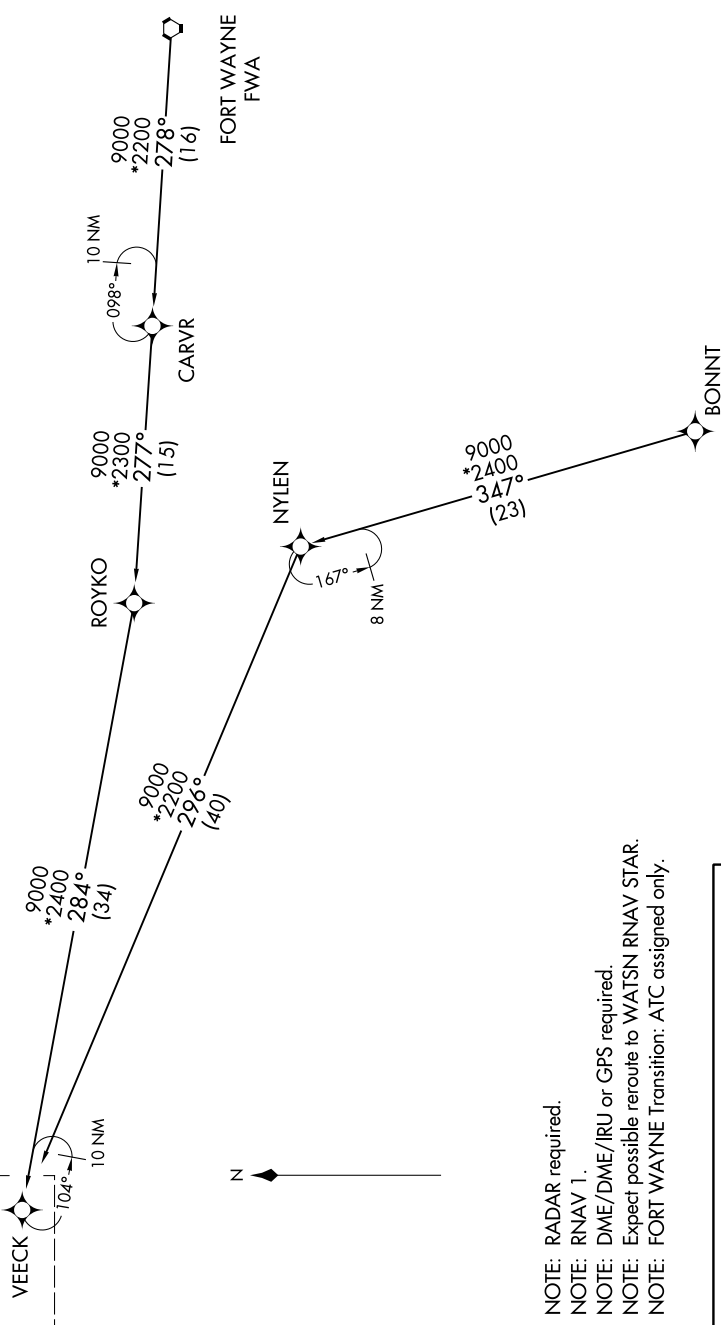

VEECK FIVE ARRIVAL (RNAV) Transition Routes

CHICAGO APP CON
119.0 292.125
D-AIIS
135.4 282.225

(CONTINUED ON FOLLOWING PAGE)

See following page for Arrival Route.

- NOTE: RADAR required.
- NOTE: RNAV 1.
- NOTE: DME/DME/IRU or GPS required.
- NOTE: Expect possible reroute to WATSN RNAV STAR.
- NOTE: FORT WAYNE Transition: ATC assigned only.

**BONNT TRANSITION (BONNT.VEECK5):
FORT WAYNE TRANSITION (FWA.VEECK5):**

NOTE: Chart not to scale.