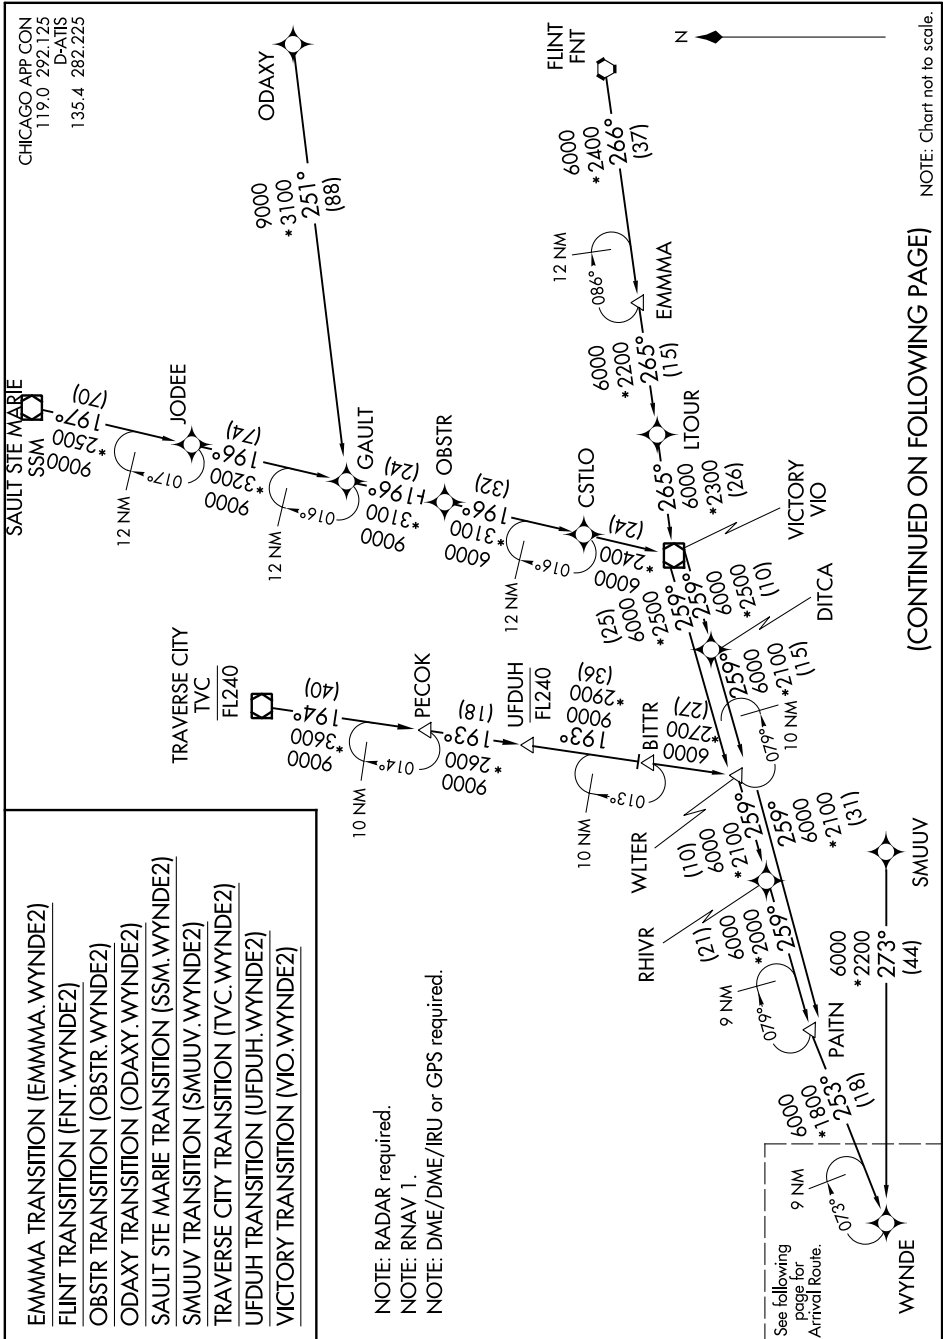

WYNDE TWO ARRIVAL (RNAV) Transition Routes

EC-3, 25 FEB 2021 to 25 MAR 2021

(CONTINUED ON FOLLOWING PAGE)

EC-3, 25 FEB 2021 to 25 MAR 2021

WYNDE TWO ARRIVAL (RNAV) Transition Routes