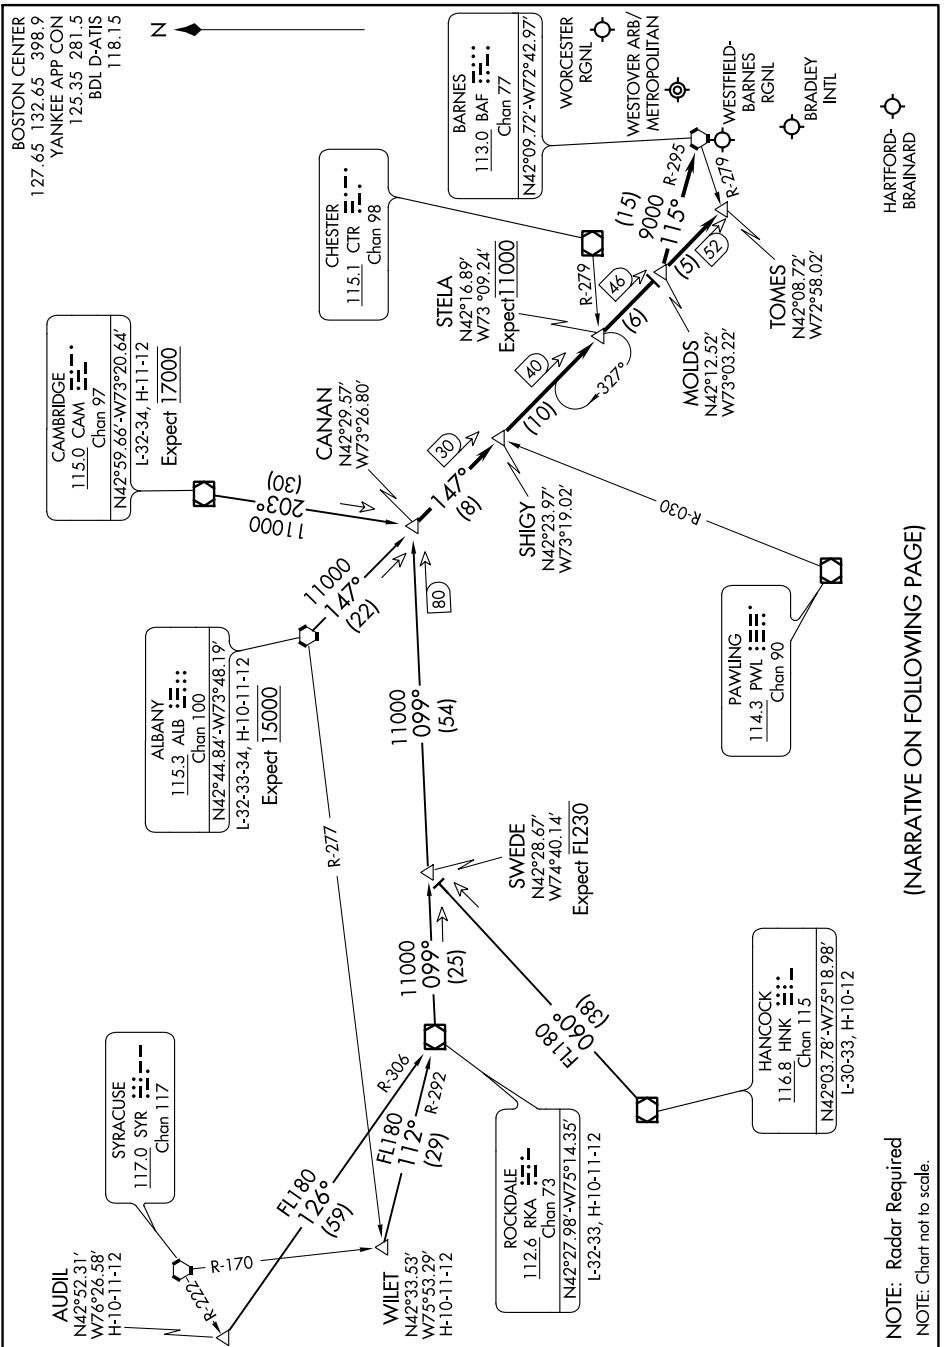

# STELA ONE ARRIVAL

NE-1, 25 FEB 2021 to 25 MAR 2021

(NARRATIVE ON FOLLOWING PAGE)

NE-1, 25 FEB 2021 to 25 MAR 2021

# STELA ONE ARRIVAL

NOTE: Radar Required  
NOTE: Chart not to scale.