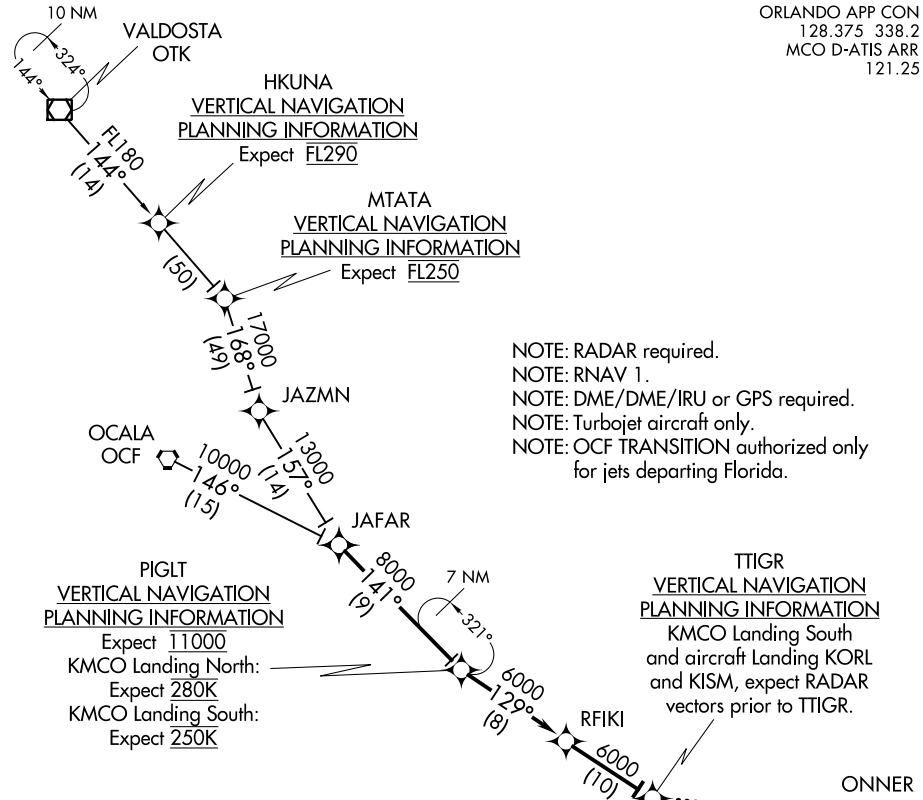

PIGLT SIX ARRIVAL (RNAV)

ORLANDO, FLORIDA

ORLANDO APP CON
128.375 338.2
MCO D-ATIS ARR
121.25

ARRIVAL ROUTE DESCRIPTION

OCALA TRANSITION (OCF.PIGLT6)
VALDOSTA TRANSITION (OTK.PIGLT6)

From JAFAR on track 141° to PIGLT, then on track 129° to RFIKI, then on track 129° to TTIGR, then on track 126° to TWONA, then on track 186° to DREKS, then on track 186° to SPYDR, then on track 185° to WAVIN, then on track 095°. Expect RADAR vectors to final approach course.

LOST COMMUNICATIONS:

NORTH OPERATION: Continue track to JAFAR, track to WAVIN, then turn left to intercept Rwy 36L final approach course, conduct approach.

SOUTH OPERATION: Continue track to JAFAR, track to TTIGR, track to ONNER, then right turn to intercept Rwy 18R final approach course, conduct approach.

NOTE: Chart not to scale.

PIGLT SIX ARRIVAL (RNAV)

ORLANDO, FLORIDA