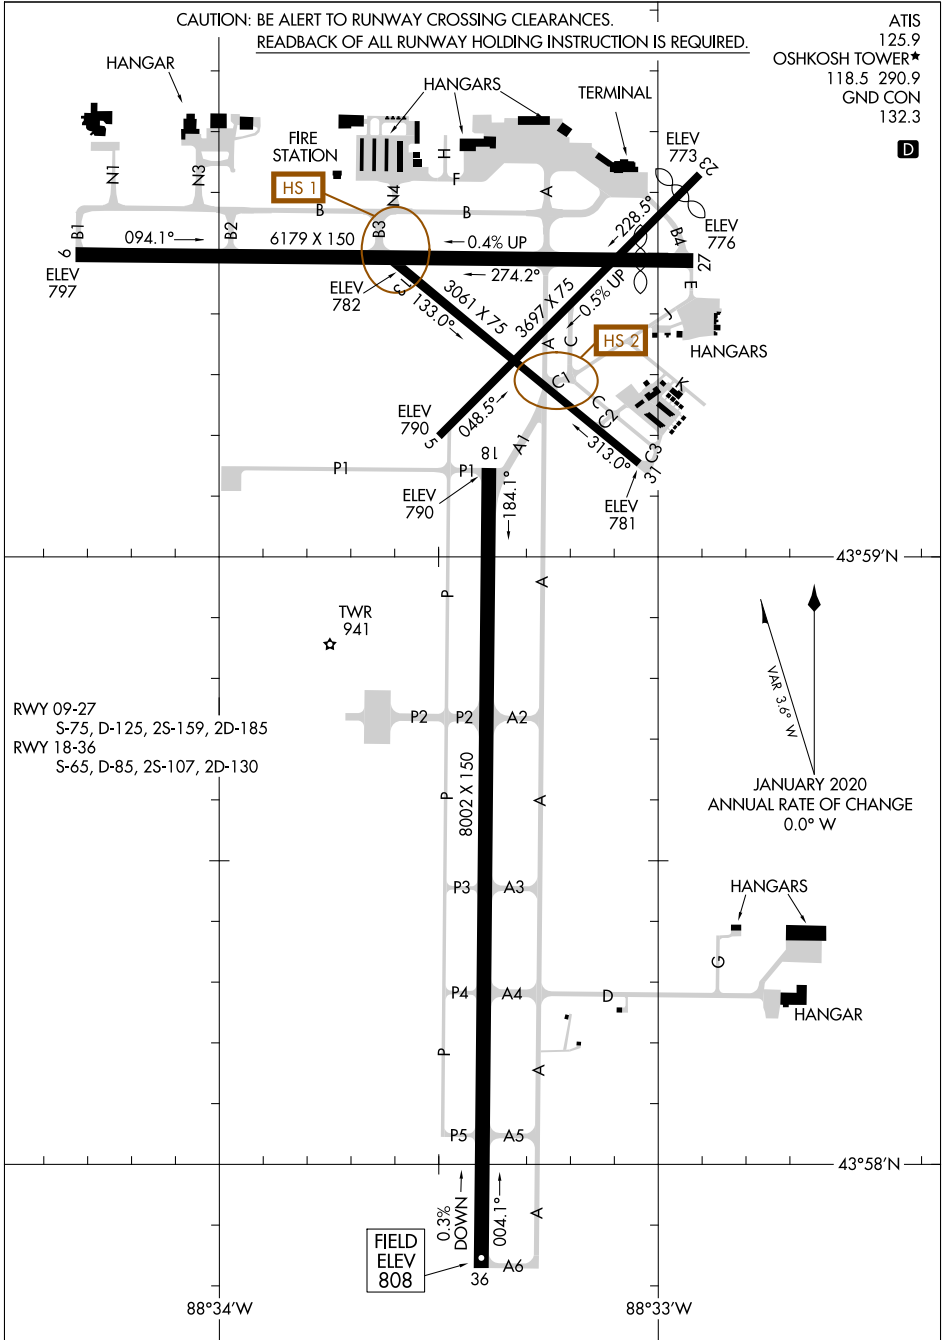

AIRPORT DIAGRAM

WITTMAN RGNL (OSH)
OSHKOSH, WISCONSIN

AL-730 (FAA)

EC-3, 25 FEB 2021 to 25 MAR 2021

EC-3, 25 FEB 2021 to 25 MAR 2021

AIRPORT DIAGRAM

OSHKOSH, WISCONSIN
WITTMAN RGNL (OSH)