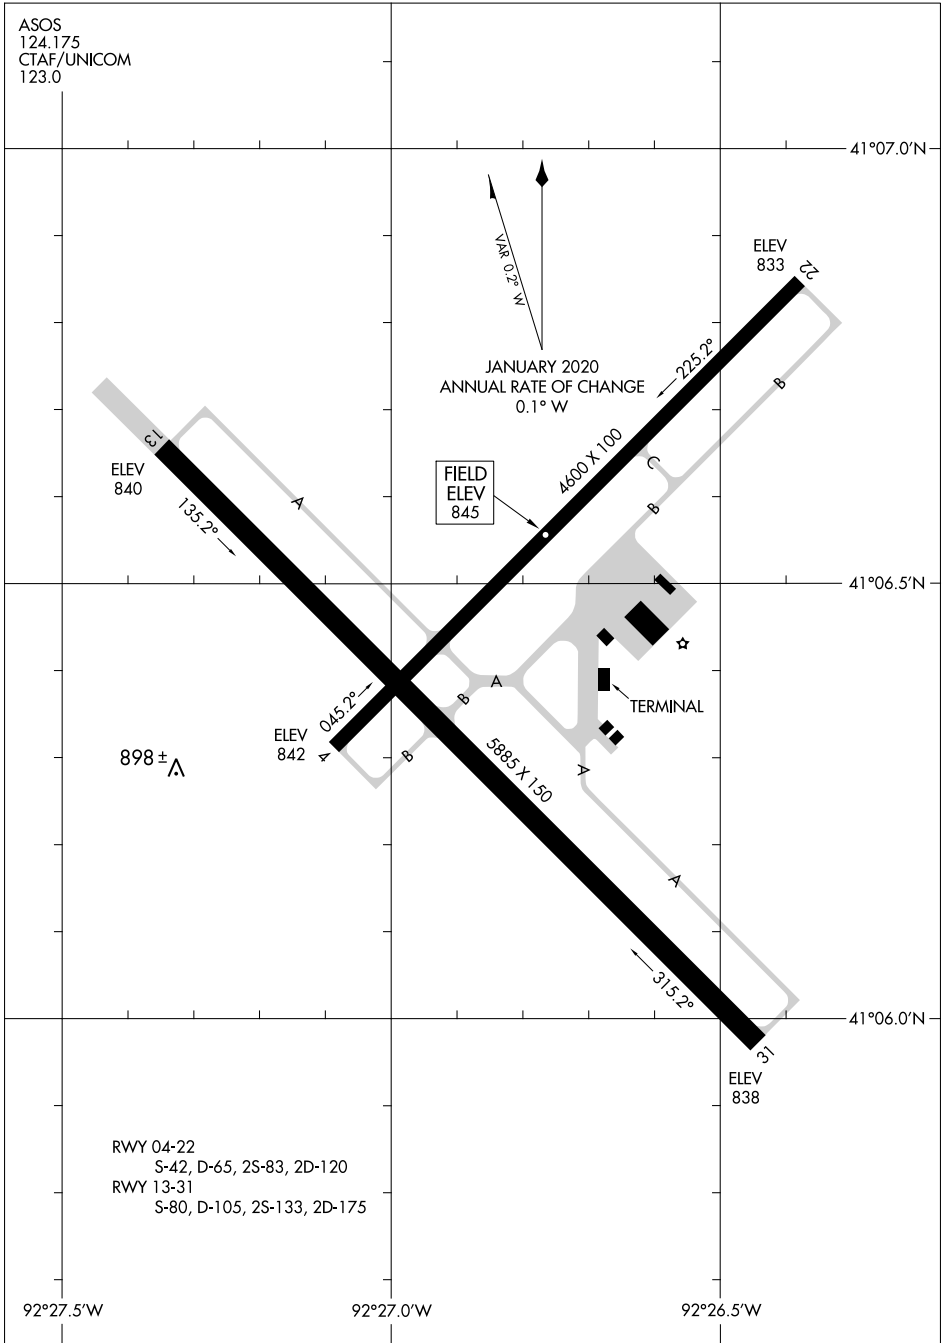

20086

AIRPORT DIAGRAM

AL-915 (FAA)

OTTUMWA RGNL (OTM)
OTTUMWA, IOWA

ASOS
124.175
CTAF/UNICOM
123.0

NC-3, 25 FEB 2021 to 25 MAR 2021

NC-3, 25 FEB 2021 to 25 MAR 2021

AIRPORT DIAGRAM

20086

OTTUMWA, IOWA
OTTUMWA RGNL (OTM)