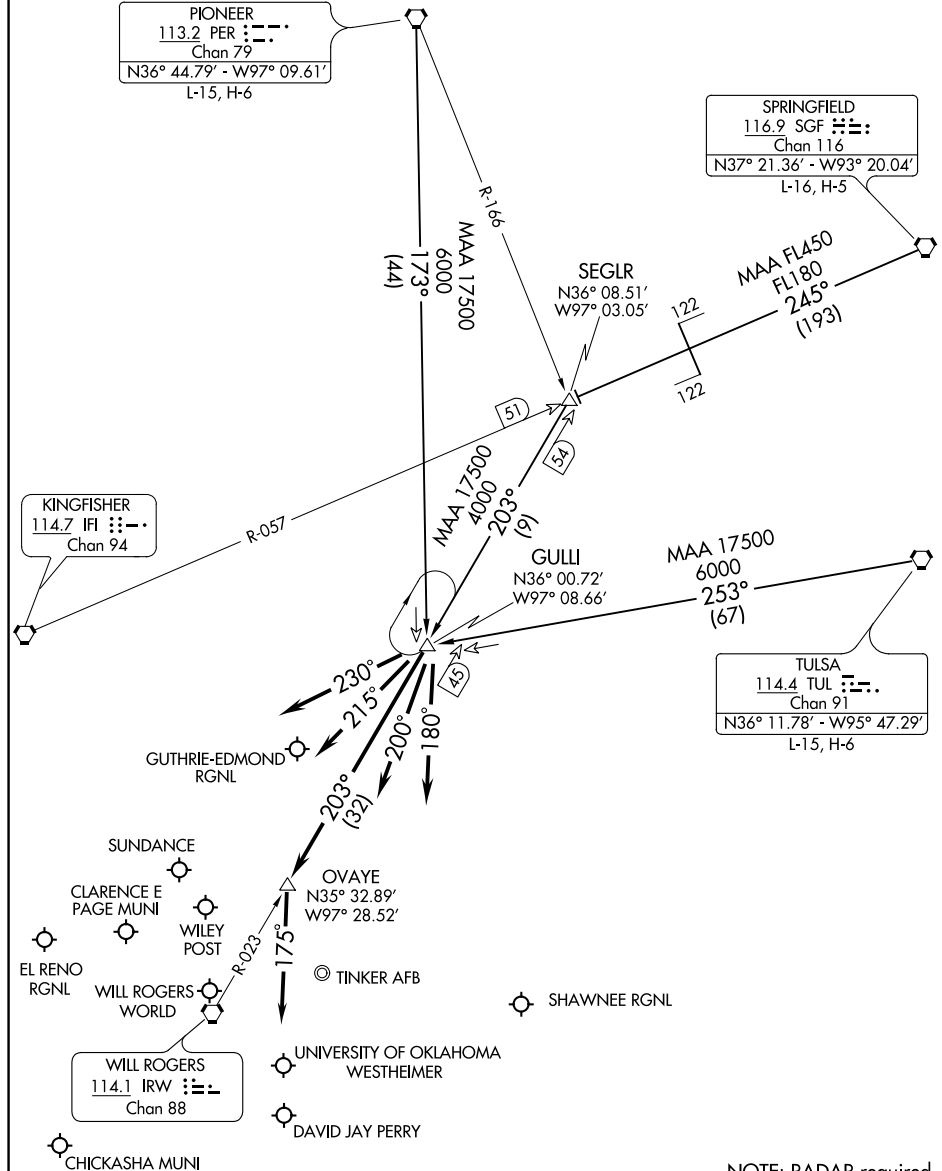

GULLI TWO ARRIVAL

OKC APP CON
124.2 336.4

PIONEER
113.2 PER 
Chan 79
N36° 44.79' - W97° 09.61'
L-15, H-6

SPRINGFIELD
116.9 SGF 
Chan 116
N37° 21.36' - W93° 20.04'
L-16, H-5

KINGFISHER
114.7 IFI 
Chan 94

TULSA
114.4 TUL 
Chan 91
N36° 11.78' - W95° 47.29'
L-15, H-6

SC-1, 25 FEB 2021 to 25 MAR 2021

SC-1, 25 FEB 2021 to 25 MAR 2021

(NARRATIVE ON FOLLOWING PAGE)

NOTE: RADAR required.

NOTE: Chart not to scale.

GULLI TWO ARRIVAL

(GULLI.GULLI2) 29MAR18