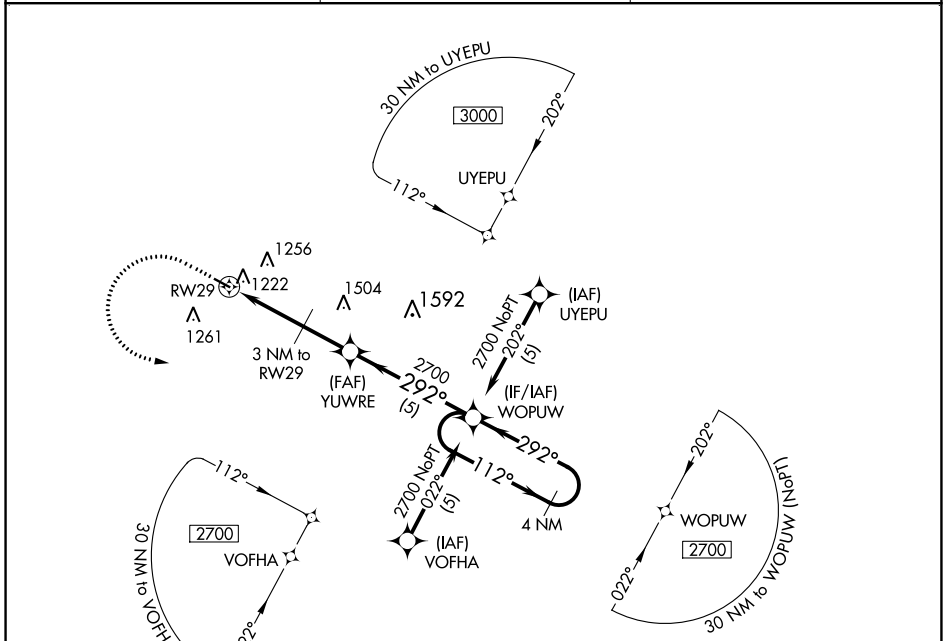

APP CRS 292°	Rwy Idg TDZE Apt Elev	3498 1076 1076
------------------------	-----------------------------	---

RNAV (GPS) RWY 29

OLIVIA RGNL (OVL)

NA	DME/DME RNP-0.3 NA.	MISSED APPROACH: Climb to 2000 then climbing left turn to 2700 direct WOPUW WP and hold.
-----------	---------------------	--

AWOS-3 119.275	MINNEAPOLIS CENTER 127.1 290.2	UNICOM 122.8 (CTAF)
--------------------------	--	-------------------------------

NC-1, 25 FEB 2021 to 25 MAR 2021

NC-1, 25 FEB 2021 to 25 MAR 2021

ELEV 1076	TDZE 1076
-----------	-----------

CATEGORY	A	B	C	D
LNVA MDA	1580-1 504 (600-1)		1580-1½ 504 (600-1½)	
CIRCLING	1620-1 544 (600-1)		1720-1¾ 644 (700-1¾)	1720-2 644 (700-2)

LIRL Rwy 11-29