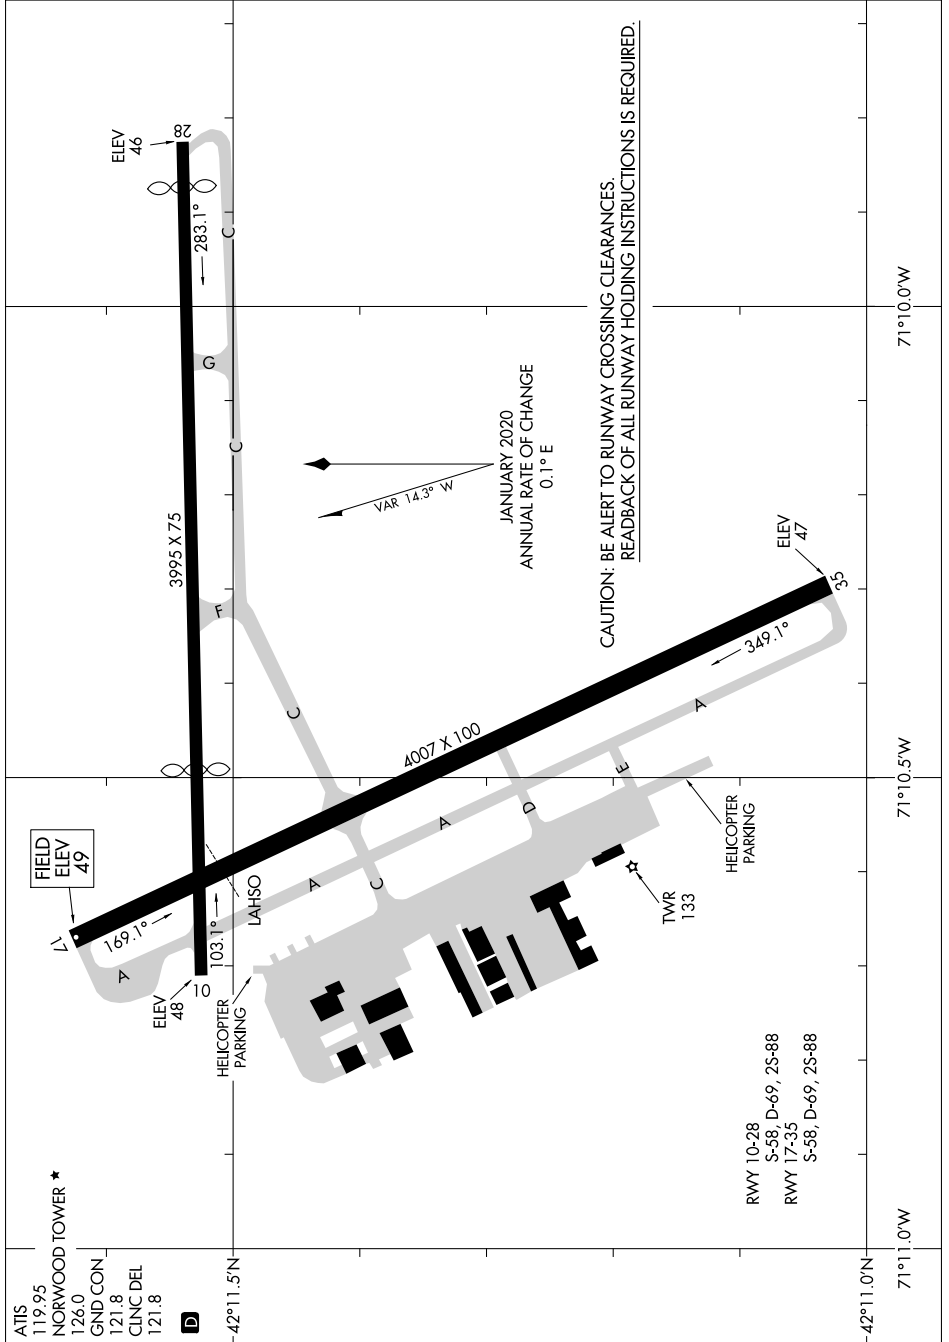

# AIRPORT DIAGRAM

AL-725 (FAA)

NORWOOD MEMORIAL (OWD)  
NORWOOD, MASSACHUSETTS

NE-1, 25 FEB 2021 to 25 MAR 2021

CAUTION: BE ALERT TO RUNWAY CROSSING CLEARANCES.  
READBACK OF ALL RUNWAY HOLDING INSTRUCTIONS IS REQUIRED.

JANUARY 2020  
ANNUAL RATE OF CHANGE  
0.1° E

71°10.0'W

71°10.5'W

71°11.0'W

NE-1, 25 FEB 2021 to 25 MAR 2021

42°11.5'N

42°11.0'N