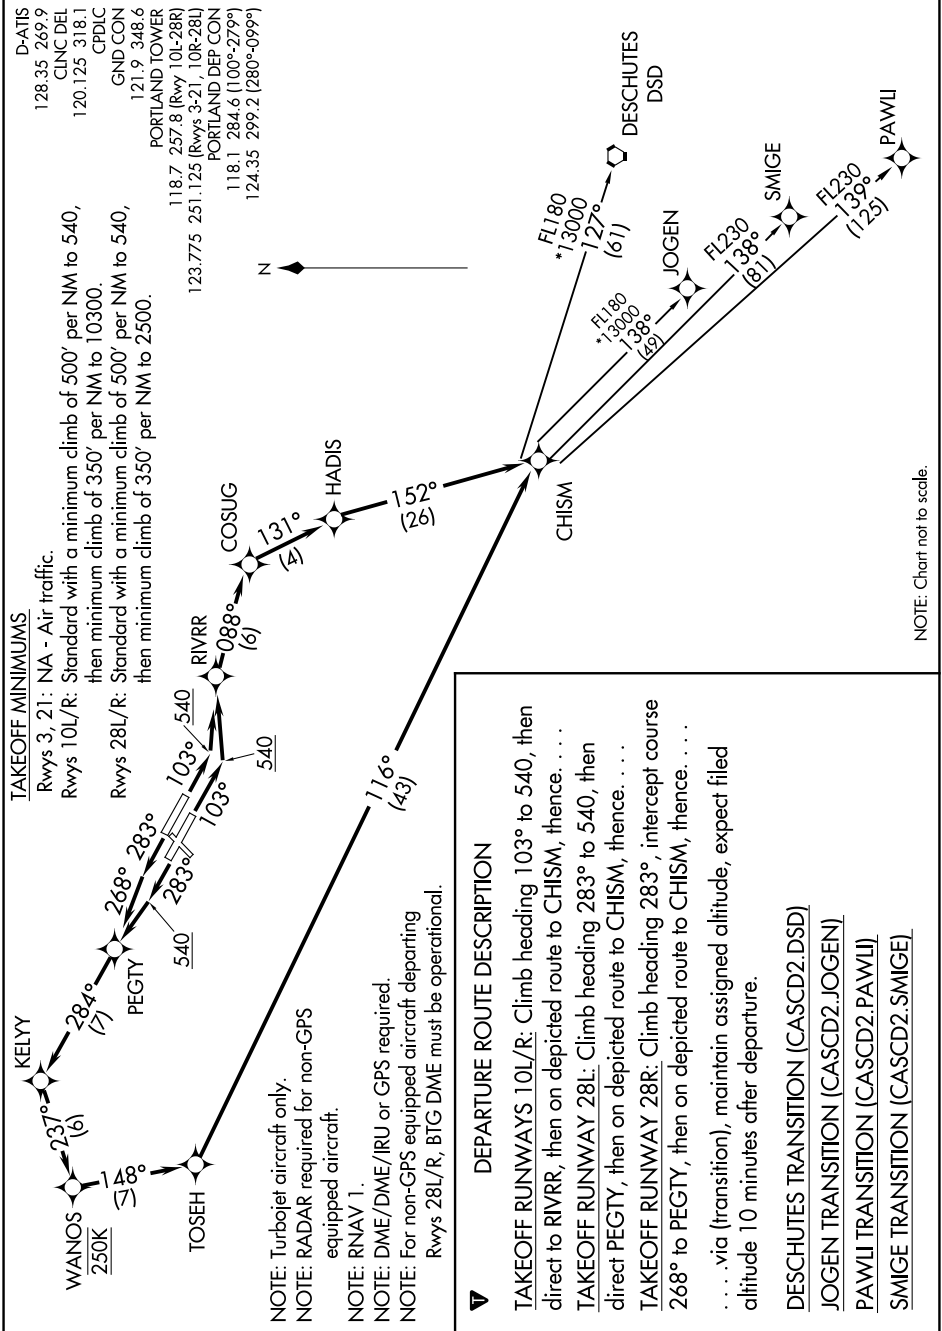

# CASCADE TWO DEPARTURE (RNAV)

AL-330 (FAA)

PORTLAND INTL (PDX)  
PORTLAND, OREGON

NW-1, 25 FEB 2021 to 25 MAR 2021

NOTE: Chart not to scale.

NW-1, 25 FEB 2021 to 25 MAR 2021