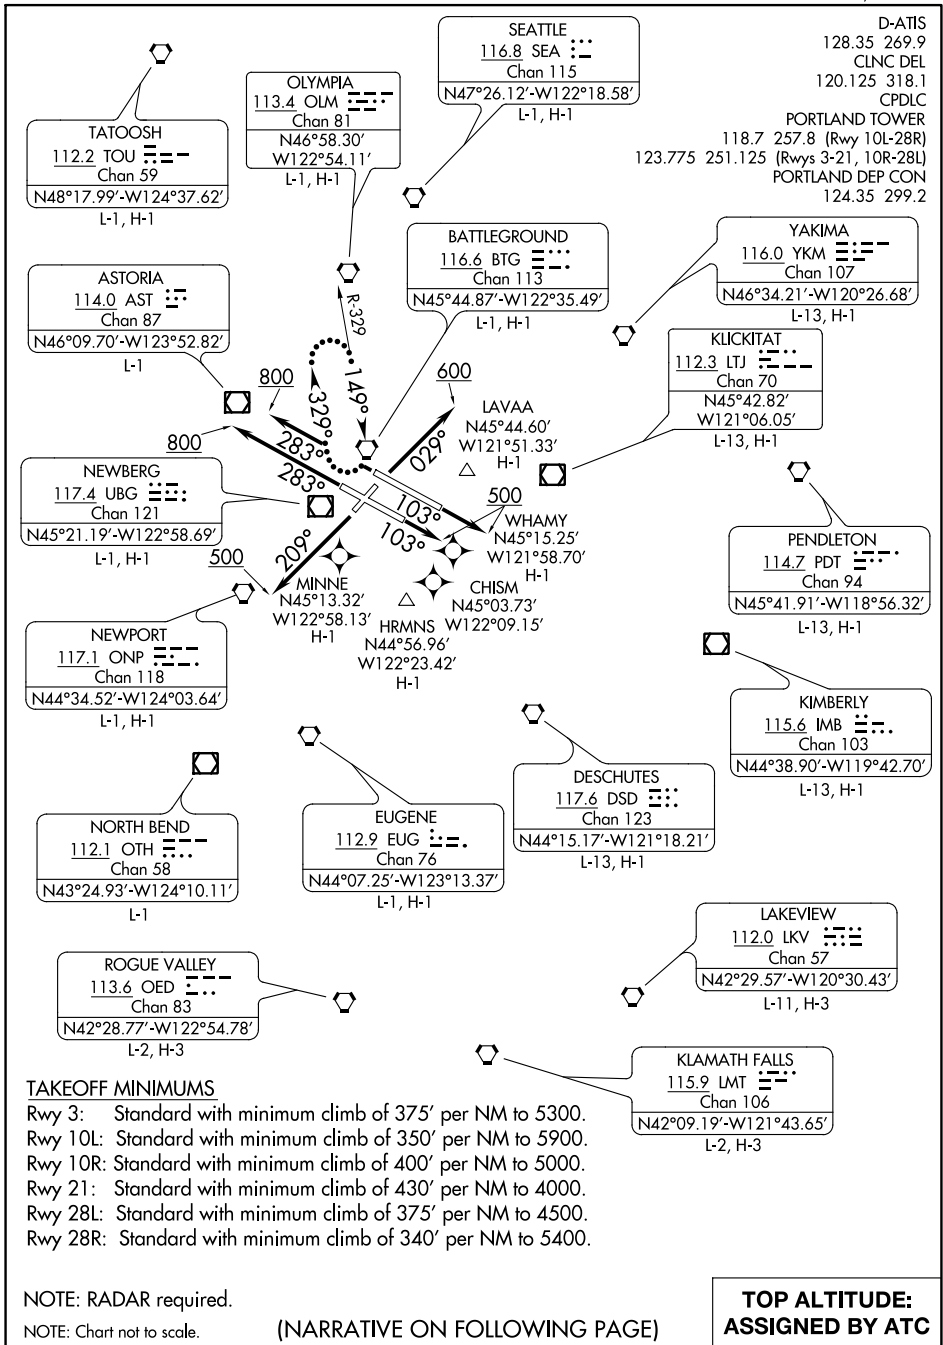

PORTLAND TWO DEPARTURE

AL-330 (FAA)

PORTLAND INTL (PDX)
PORTLAND, OREGON

NW-1, 25 FEB 2021 to 25 MAR 2021

NW-1, 25 FEB 2021 to 25 MAR 2021

PORTLAND TWO DEPARTURE

PORTLAND, OREGON
PORTLAND INTL (PDX)