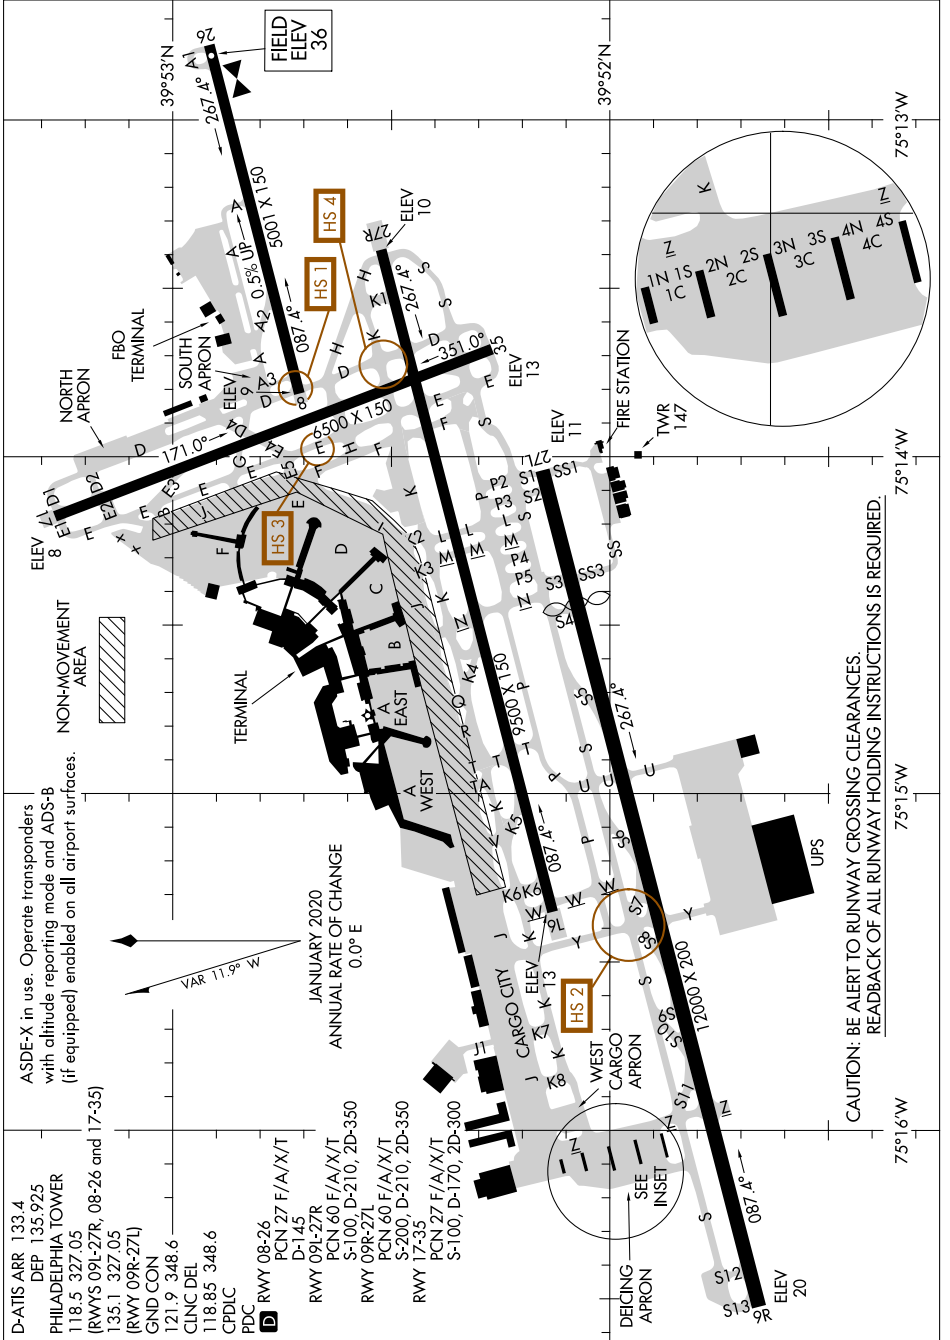

AIRPORT DIAGRAM

AL-320 (FAA)

PHILADELPHIA INTL (PHL)
PHILADELPHIA, PENNSYLVANIA

NE-4, 25 FEB 2021 to 25 MAR 2021

AIRPORT DIAGRAM

PHILADELPHIA, PENNSYLVANIA
PHILADELPHIA INTL (PHL)

NE-4, 25 FEB 2021 to 25 MAR 2021