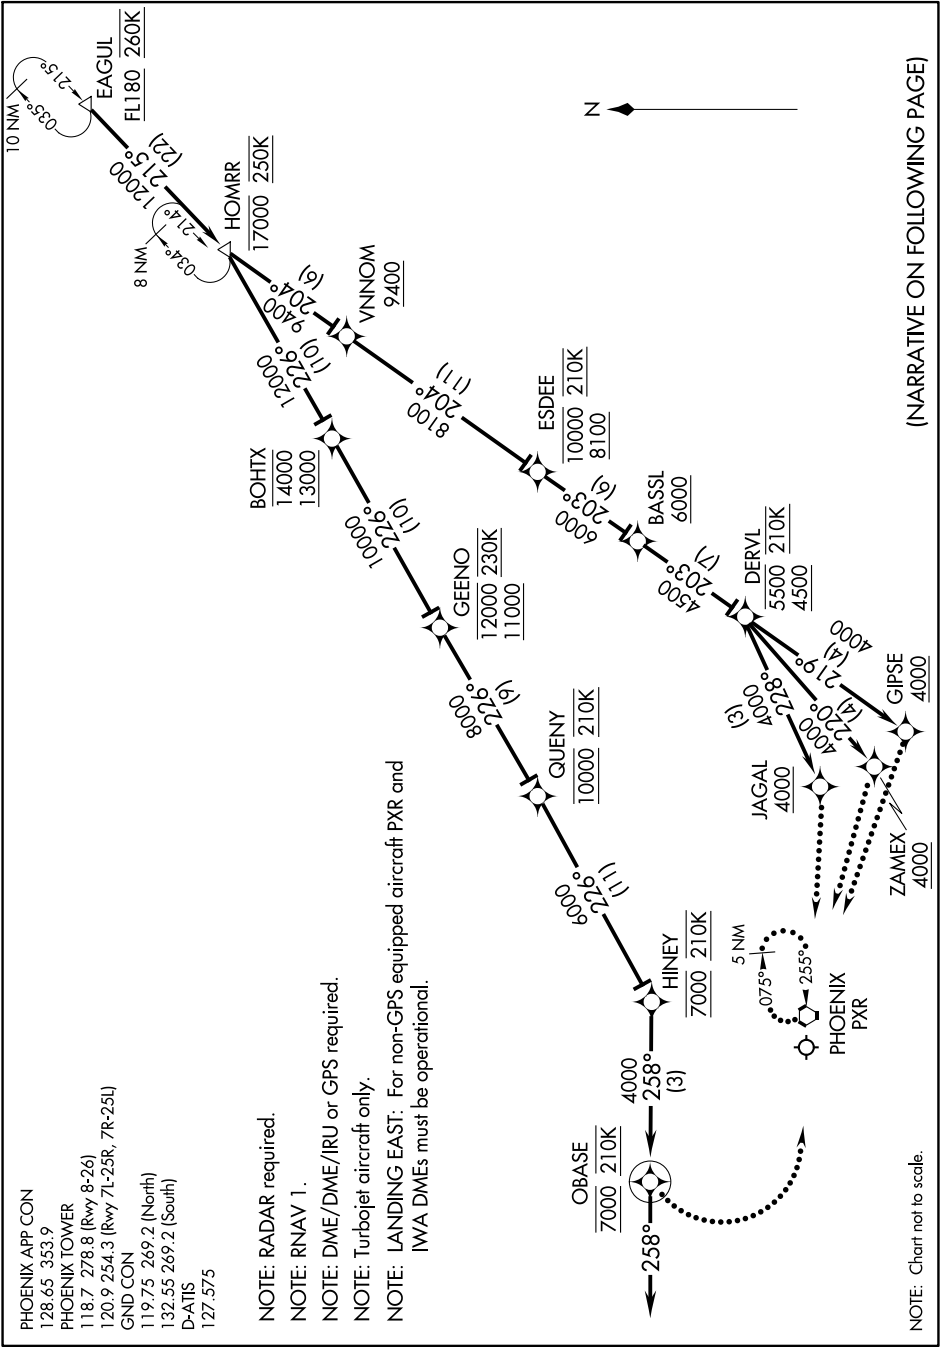

EAGUL SIX ARRIVAL (RNAV) Arrival Routes

SW-4, 25 FEB 2021 to 25 MAR 2021

SW-4, 25 FEB 2021 to 25 MAR 2021