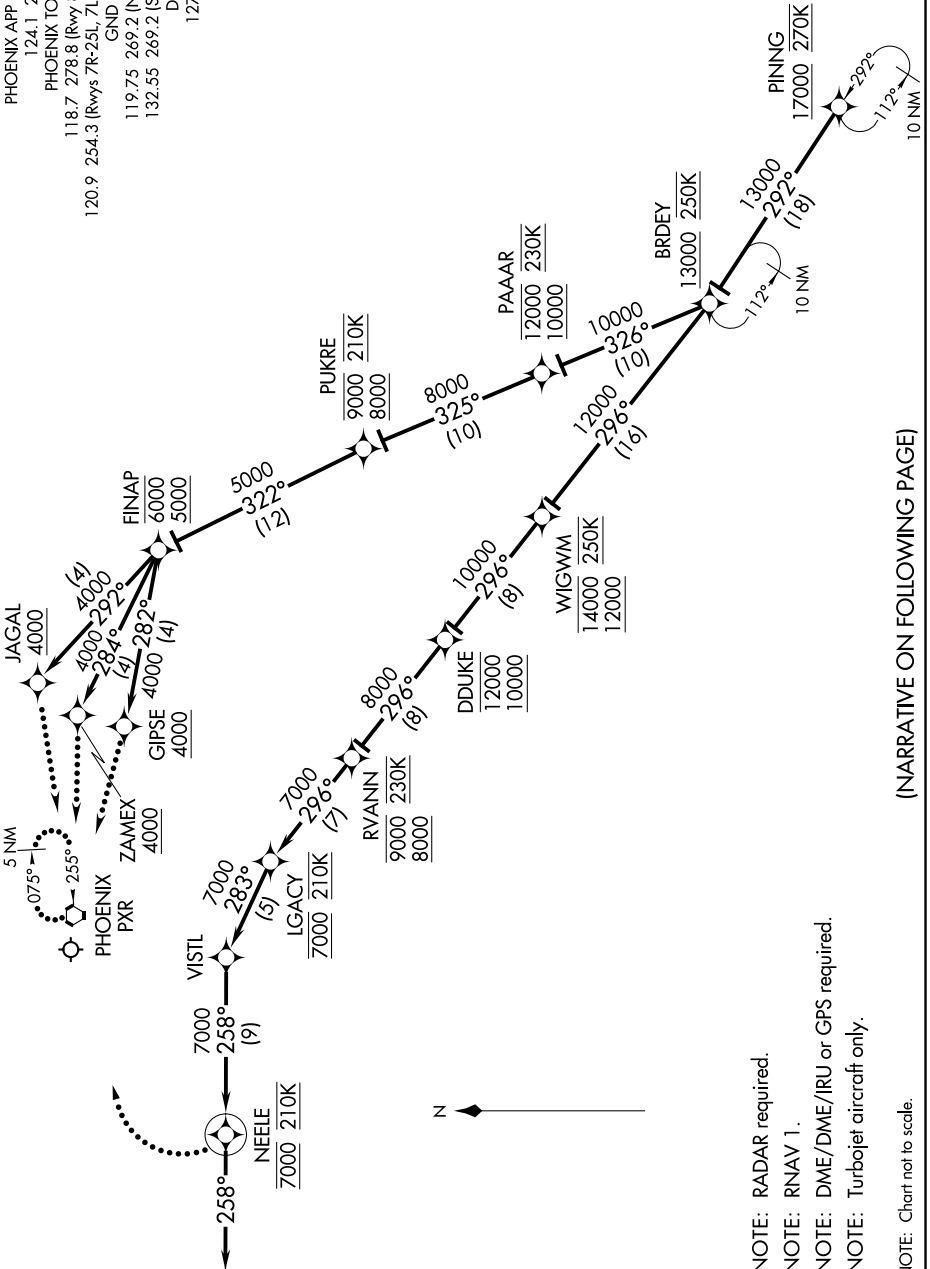

(PINNG.PINNG1) 17117

PINNG ONE ARRIVAL (RNAV) Arrival Routes

AL-322 (FAA)

PHOENIX SKY HARBOR INTL (PHX)
PHOENIX, ARIZONA

PHOENIX APP CON
124.1 256.9

PHOENIX TOWER
118.7 278.8 (Rwy 8-26)

120.9 254.3 (Rwys 7R-25L, 7L-25R)

GND CON
119.75 269.2 (North)
132.55 269.2 (South)

D-ATIS
127.575

(NARRATIVE ON FOLLOWING PAGE)

NOTE: RADAR required.
 NOTE: RNAV 1.
 NOTE: DME/DME/IRU or GPS required.
 NOTE: Turbojet aircraft only.

NOTE: Chart not to scale.

SW-4, 25 FEB 2021 to 25 MAR 2021

SW-4, 25 FEB 2021 to 25 MAR 2021

PINNG ONE ARRIVAL (RNAV) Arrival Routes
(PINNG.PINNG1) 18SEP14

PHOENIX, ARIZONA
PHOENIX SKY HARBOR INTL (PHX)