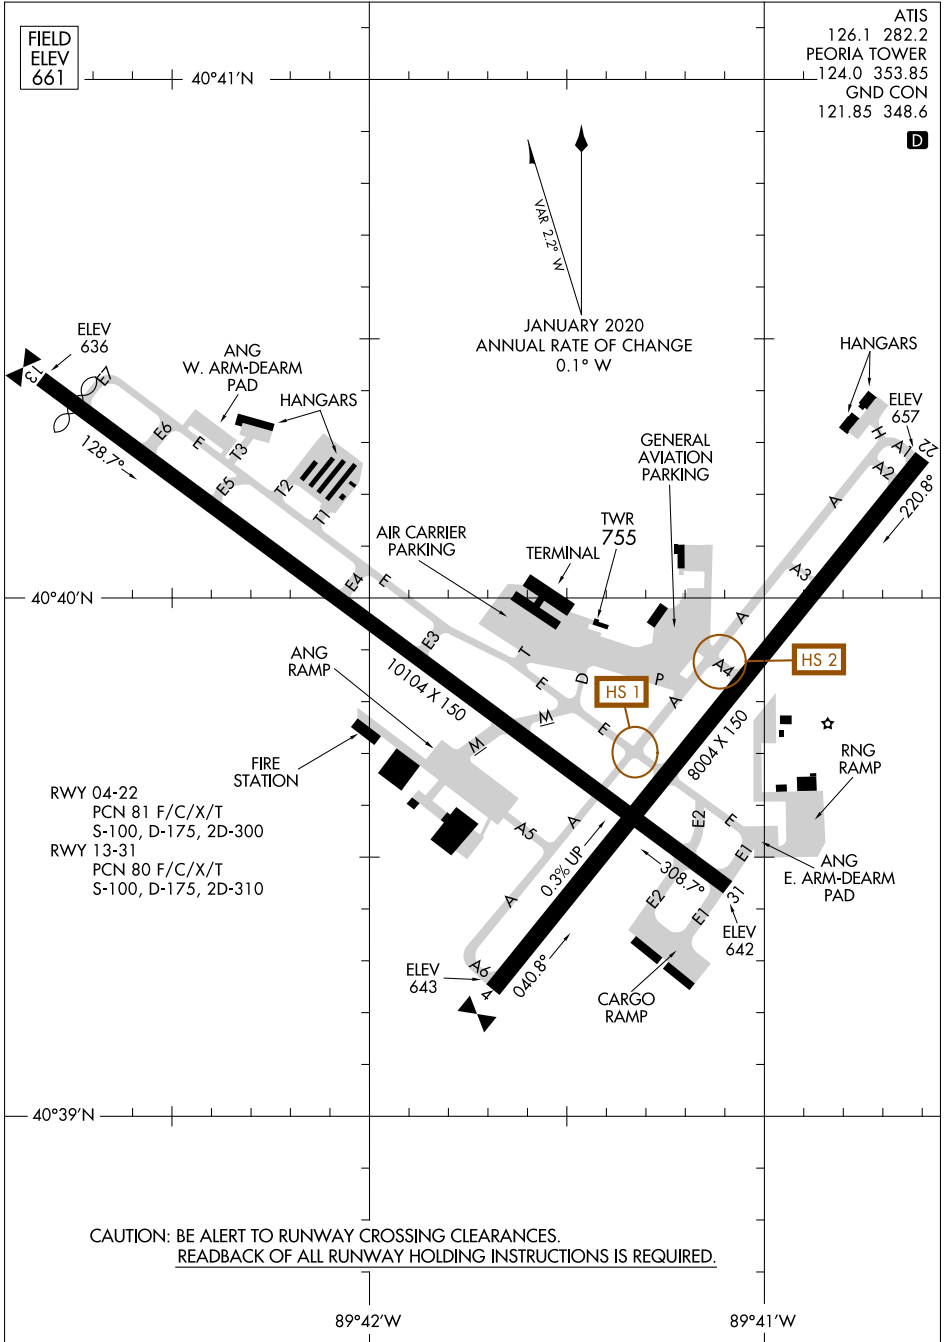

20310

# AIRPORT DIAGRAM

AL-597 (FAA)

## GENERAL DOWNING-PEORIA INTL (PIA)

PEORIA, ILLINOIS

EC-3, 25 FEB 2021 to 25 MAR 2021

EC-3, 25 FEB 2021 to 25 MAR 2021

# AIRPORT DIAGRAM

20310