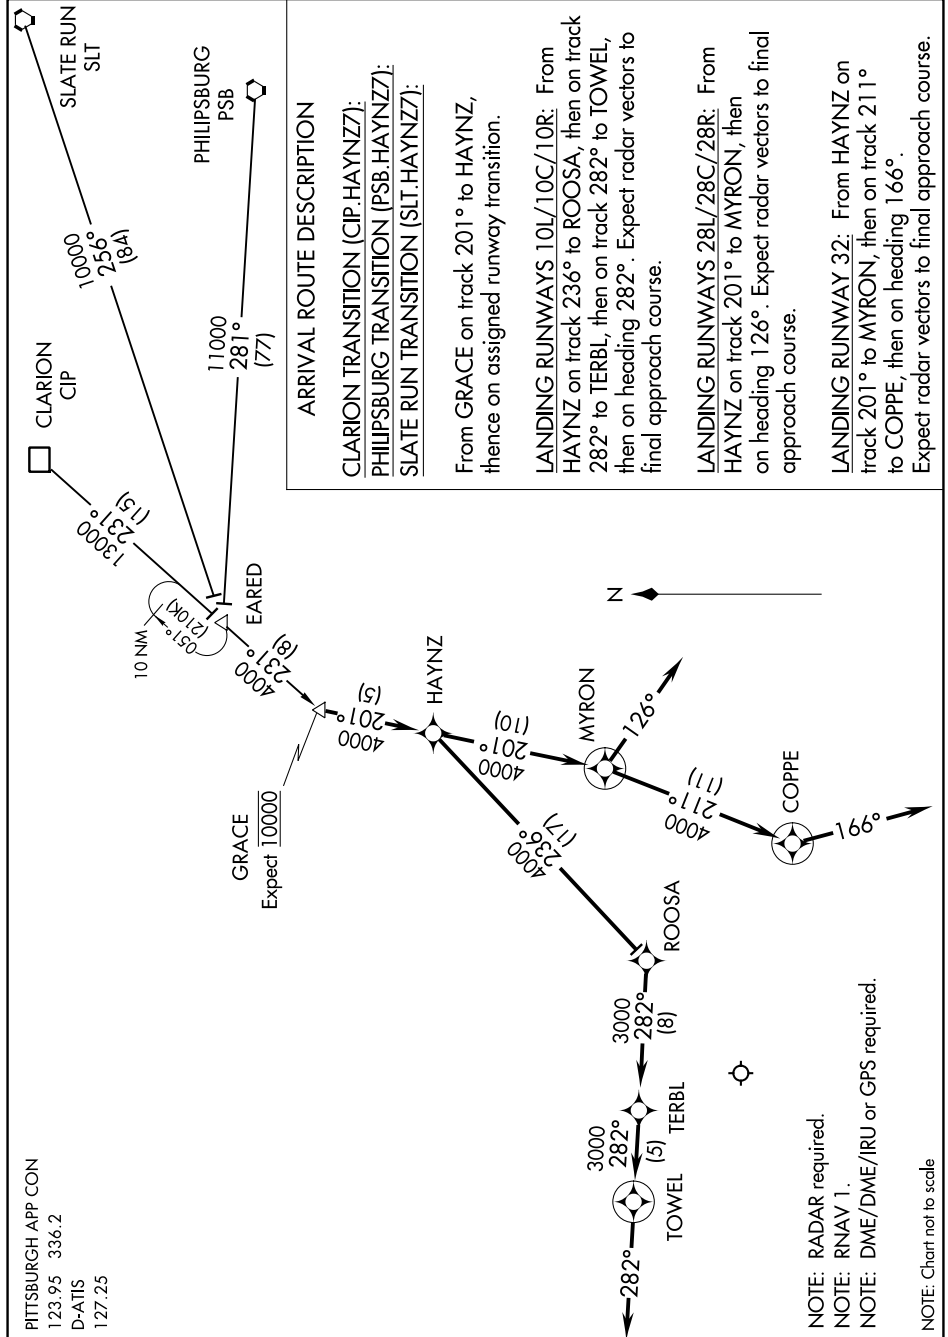

HAYNZ SEVEN ARRIVAL (RNAV)

NE-4, 25 FEB 2021 to 25 MAR 2021

PITTSBURGH APP CON
123.95 336.2
D-ATIS
127.25

NOTE: RADAR required.
 NOTE: RNAV 1.
 NOTE: DME/DME/IRU or GPS required.
 NOTE: Chart not to scale

NE-4, 25 FEB 2021 to 25 MAR 2021

HAYNZ SEVEN ARRIVAL (RNAV)