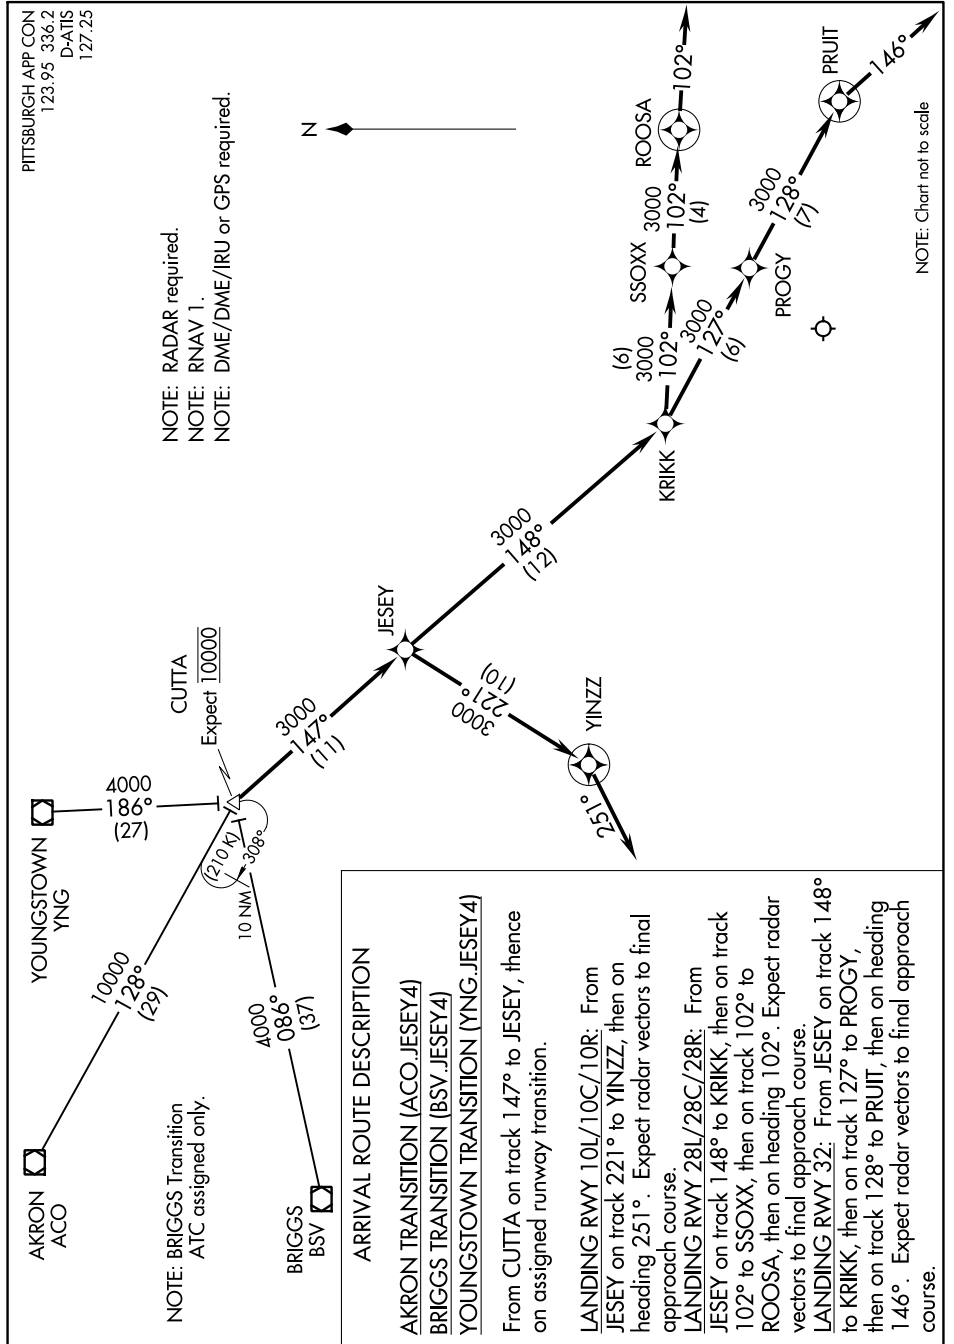

JESEY FOUR ARRIVAL (RNAV)

NE-4, 25 FEB 2021 to 25 MAR 2021

PITTSBURGH APP CON
123.95 336.2
D-ATIS
127.25

NOTE: RADAR required.
NOTE: RNAV 1.
NOTE: DME/DME/IRU or GPS required.

NOTE: Chart not to scale

NE-4, 25 FEB 2021 to 25 MAR 2021

JESEY FOUR ARRIVAL (RNAV)