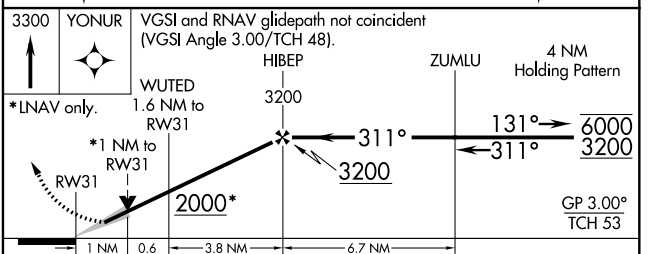

WAAS CH 82525 W31A	APP CRS 311°	Rwy Idg TDZE Apt Elev	5497 1444 1445

RNAV (GPS) RWY 31

PARK RAPIDS MUNI-KONSHOK FIELD (PKD)

RNP APCH.		MALSRR 	MISSED APPROACH: Climb to 3300 direct YONUR and hold.
ASOS 110.6		MINNEAPOLIS CENTER 134.75 251.1	UNICOM 123.0 (CTAF)

CATEGORY	A	B	C	D
LPV DA	1644-½		200 (200-½)	
LNNAV/VNAV DA	1731-½		287 (300-½)	
LNNAV MDA	1800-½ 356 (400-½)		1800-⅝ 356 (400-⅝)	
CIRCLING	1900-1 455 (500-1)	1980-1 535 (600-1)	2000-1½ 555 (600-½)	2500-3 1055 (1100-3)

NC-1, 25 FEB 2021 to 25 MAR 2021

NC-1, 25 FEB 2021 to 25 MAR 2021