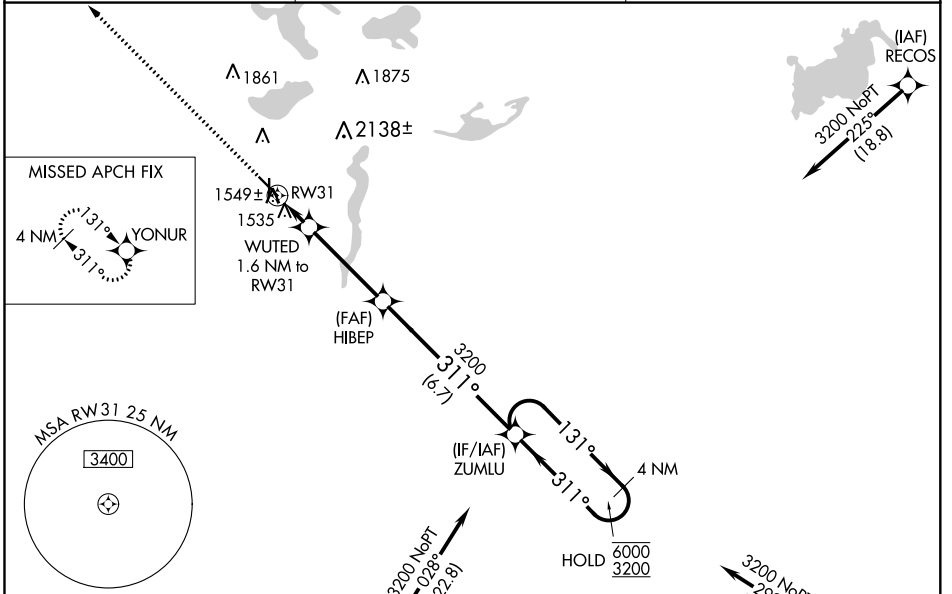

WAAS CH <b>82525</b> <b>W31A</b>	APP CRS <b>311°</b>	Rwy Idg TDZE Apt Elev	<b>5497</b> <b>1444</b> <b>1445</b>
--	------------------------	-----------------------------	---

# RNAV (GPS) RWY 31

PARK RAPIDS MUNI-KONSHOK FIELD (PKD)

RNP APCH.		MALSRR 	MISSED APPROACH: Climb to 3300 direct YONUR and hold.
ASOS <b>110.6</b>		MINNEAPOLIS CENTER <b>134.75 251.1</b>	UNICOM <b>123.0 (CTAF)</b>

CATEGORY	A	B	C	D
LPV DA	1644-½		200 (200-½)	
LNNAV/VNAV DA	1731-½		287 (300-½)	
LNNAV MDA	1800-½ 356 (400-½)		1800-⅝ 356 (400-⅝)	
CIRCLING	1900-1 455 (500-1)	1980-1 535 (600-1)	2000-1½ 555 (600-½)	2500-3 1055 (1100-3)