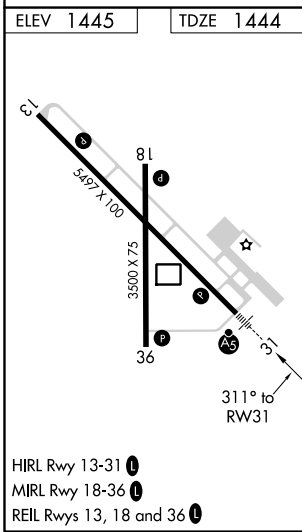

WAAS CH <b>82525</b> <b>W31A</b>	APP CRS <b>311°</b>	Rwy Idg TDZE Apt Elev	<b>5497</b> <b>1444</b> <b>1445</b>
--	------------------------	-----------------------------	---

# RNAV (GPS) RWY 31

PARK RAPIDS MUNI-KONSHOK FIELD (PKD)

RNP APCH.		MALSRR 	MISSED APPROACH: Climb to 3300 direct YONUR and hold.
ASOS <b>110.6</b>		MINNEAPOLIS CENTER <b>134.75 251.1</b>	UNICOM <b>123.0 (CTAF)</b>

CATEGORY	A	B	C	D
LPV DA	1644-½		200 (200-½)	
LNNAV/VNAV DA	1731-½		287 (300-½)	
LNNAV MDA	1800-½ 356 (400-½)		1800-⅝ 356 (400-⅝)	
CIRCLING	1900-1 455 (500-1)	1980-1 535 (600-1)	2000-1½ 555 (600-½)	2500-3 1055 (1100-3)