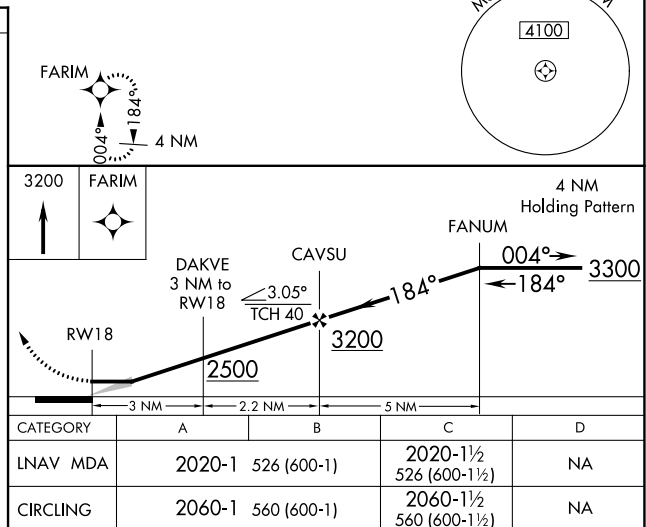

APP CRS	Rwy Idg	3200
184°	TDZE	1494
	Apt Elev	1500

RNAV (GPS) RWY 18

PARK FALLS MUNI (PKF)

▼ Use Phillips altimeter setting. DME/DME ▲ NA RNP-0.3 NA. Procedure NA at night.	MISSED APPROACH: Climb to 3200 direct FARIM WP and hold.

PBH AWOS-3 125.875	MINNEAPOLIS CENTER 133.65 281.5	CTAF 122.9 0

EC-3, 25 FEB 2021 to 25 MAR 2021

EC-3, 25 FEB 2021 to 25 MAR 2021