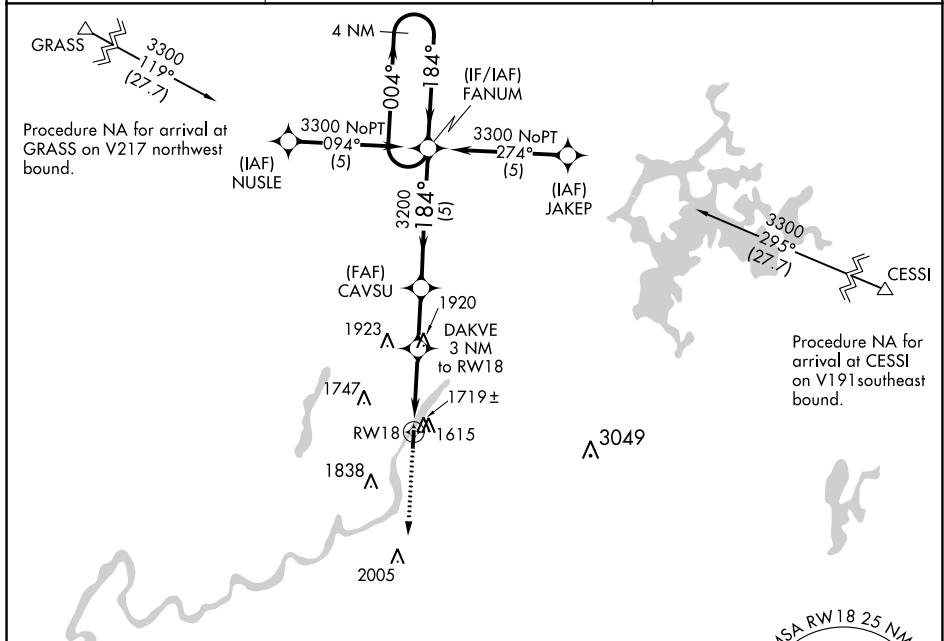

APP CRS	Rwy Idg	3200
184°	TDZE	1494
	Apt Elev	1500

RNAV (GPS) RWY 18

PARK FALLS MUNI (PKF)

▼ Use Phillips altimeter setting. DME/DME ▲ NA RNP-0.3 NA. Procedure NA at night.	MISSED APPROACH: Climb to 3200 direct FARIM WP and hold.

PBH AWOS-3 125.875	MINNEAPOLIS CENTER 133.65 281.5	CTAF 122.9 0

EC-3, 25 FEB 2021 to 25 MAR 2021

EC-3, 25 FEB 2021 to 25 MAR 2021