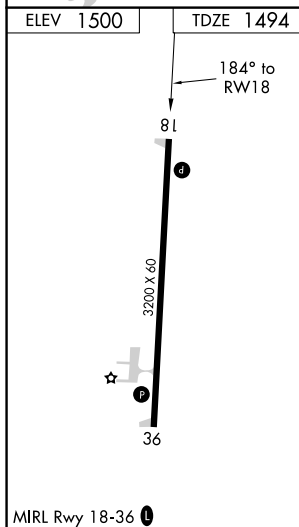

APP CRS	Rwy Idg	3200
184°	TDZE	1494
	Apt Elev	1500

RNAV (GPS) RWY 18

PARK FALLS MUNI (PKF)

▼ Use Phillips altimeter setting. DME/DME ▲ NA RNP-0.3 NA. Procedure NA at night.	MISSED APPROACH: Climb to 3200 direct FARIM WP and hold.

PBH AWOS-3 125.875	MINNEAPOLIS CENTER 133.65 281.5	CTAF 122.9 0

EC-3, 25 FEB 2021 to 25 MAR 2021

EC-3, 25 FEB 2021 to 25 MAR 2021