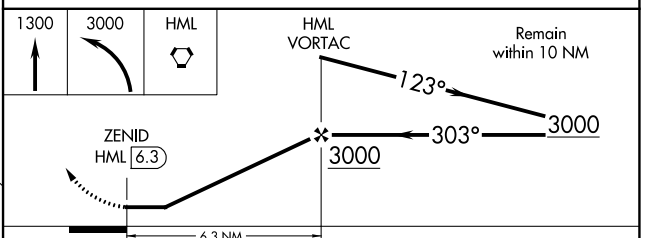

VORTAC HML 112.4 Chan 71	APP CRS 303°	Rwy Idg TDZE Apt Elev N/A N/A 795
--	------------------------	---

VOR-A
PEMBINA MUNI (PMB)

NA Procedure NA at night. Obtain local altimeter setting on CTAF, when not received use Hallock altimeter setting and increase all MDA 60 feet.

MISSED APPROACH: Climb to 1300 then climbing left turn to 3000 direct HML VORTAC and hold.

MINNEAPOLIS CENTER 132.15 269.6	UNICOM 122.8 (CTAF) 0
---	---------------------------------

FAF to MAP 6.3 NM					
Knots	60	90	120	150	180
Min:Sec	6:18	4:12	3:09	2:31	2:06
CIRCLING	A 1280-1 485 (500-1)		B 1300-1 505 (600-1)		C 1300-1½ 505 (600-1½)
					D NA