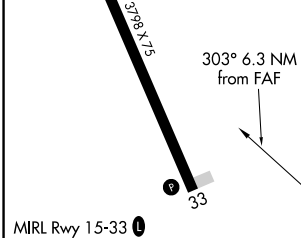

VORTAC HML 112.4 Chan 71	APP CRS 303°	Rwy Idg TDZE Apt Elev N/A N/A 795
--	------------------------	---

VOR-A
PEMBINA MUNI (PMB)

NA Procedure NA at night. Obtain local altimeter setting on CTAF, when not received use Hallock altimeter setting and increase all MDA 60 feet.

MISSED APPROACH: Climb to 1300 then climbing left turn to 3000 direct HML VORTAC and hold.

MINNEAPOLIS CENTER 132.15 269.6	UNICOM 122.8 (CTAF) 0
---	---------------------------------

FAF to MAP 6.3 NM					
Knots	60	90	120	150	180
Min:Sec	6:18	4:12	3:09	2:31	2:06
CIRCLING	A 1280-1 485 (500-1)		B 1300-1 505 (600-1)		C 1300-1½ 505 (600-1½)
					D NA