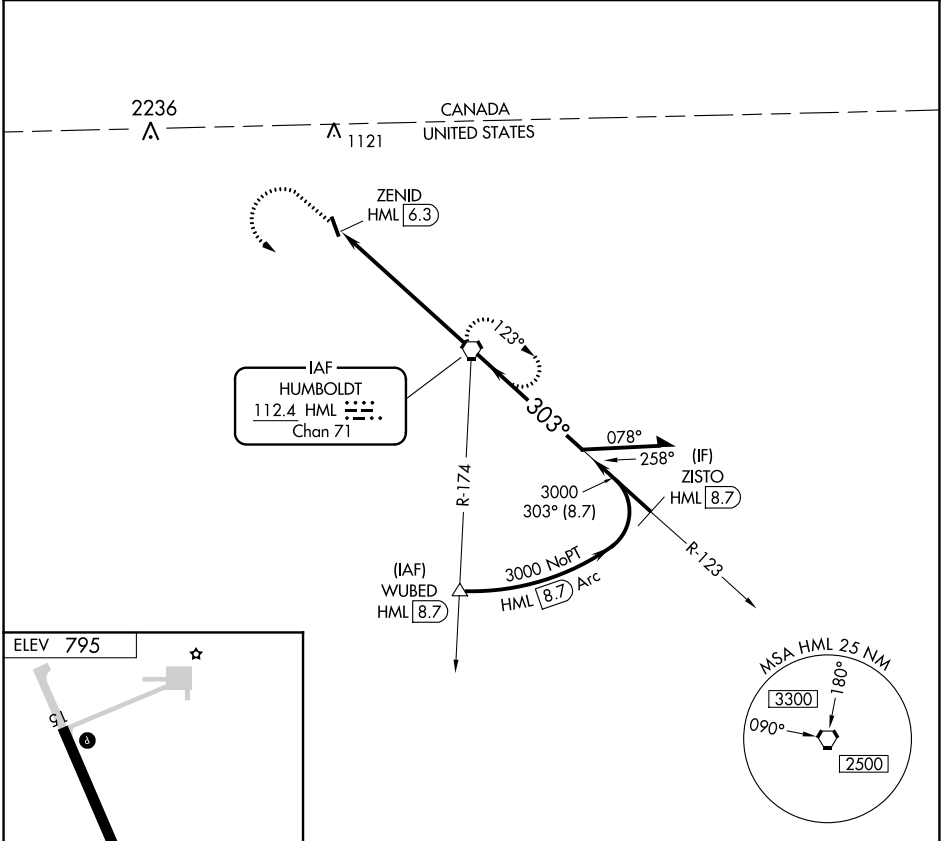

VORTAC HML 112.4 Chan 71	APP CRS 303°	Rwy Idg TDZE Apt Elev N/A N/A 795
--	------------------------	---

VOR-A
PEMBINA MUNI (PMB)

NA Procedure NA at night. Obtain local altimeter setting on CTAF, when not received use Hallock altimeter setting and increase all MDA 60 feet.

MISSED APPROACH: Climb to 1300 then climbing left turn to 3000 direct HML VORTAC and hold.

MINNEAPOLIS CENTER 132.15 269.6	UNICOM 122.8 (CTAF) 0
---	---------------------------------

FAF to MAP 6.3 NM					
Knots	60	90	120	150	180
Min:Sec	6:18	4:12	3:09	2:31	2:06
CIRCLING	A 1280-1 485 (500-1)		B 1300-1 505 (600-1)		C 1300-1½ 505 (600-1½)
					D NA

NC-1, 25 FEB 2021 to 25 MAR 2021

NC-1, 25 FEB 2021 to 25 MAR 2021