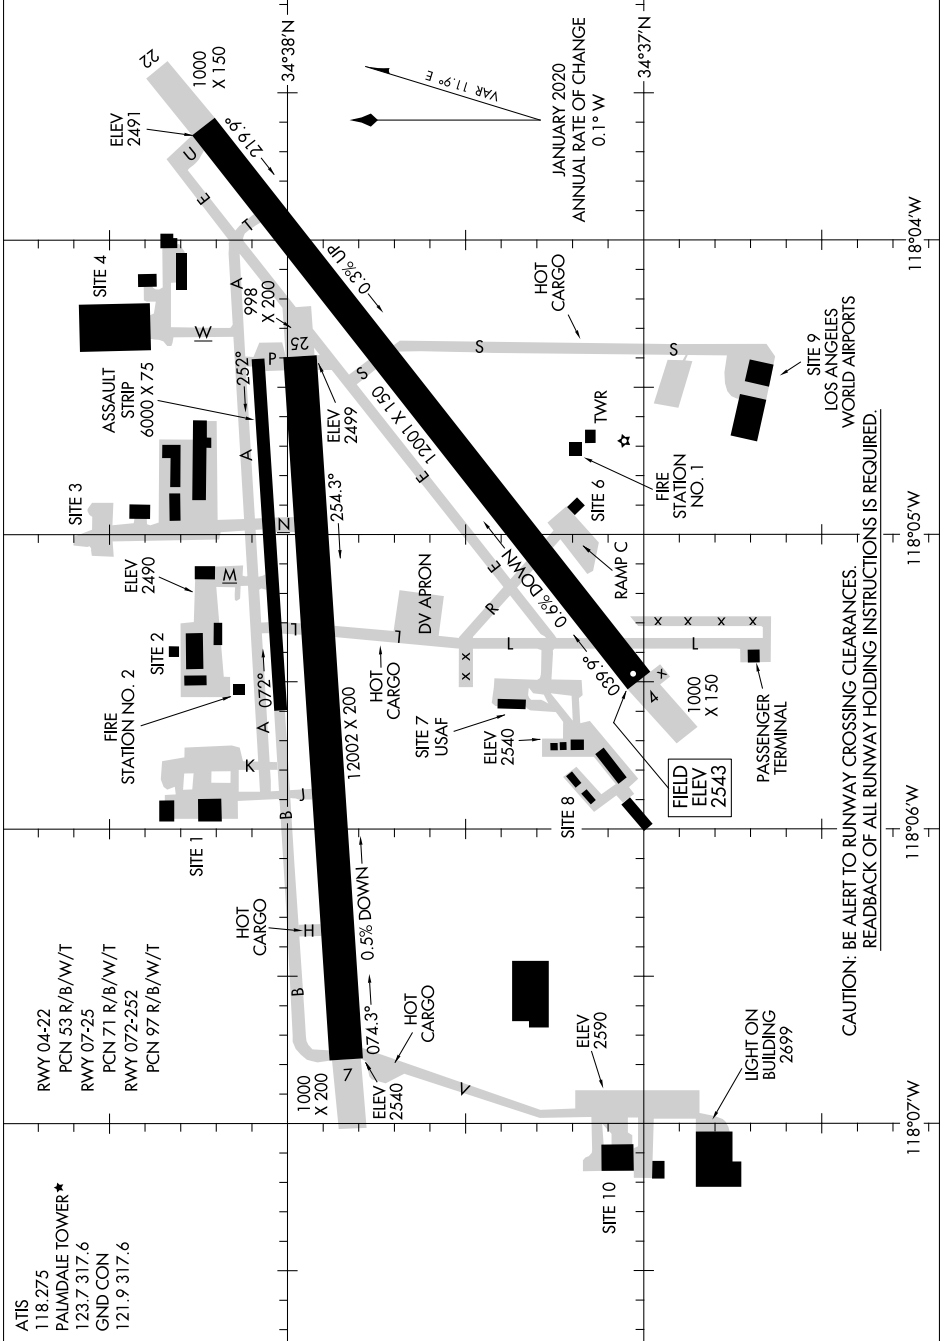

AIRPORT DIAGRAM

PALMDALE USAF PLANT 42 (PMD)
PALMDALE, CALIFORNIA

AL-310 (FAA)

SW-3, 25 FEB 2021 to 25 MAR 2021

SW-3, 25 FEB 2021 to 25 MAR 2021

CAUTION: BE ALERT TO RUNWAY CROSSING CLEARANCES.
REARBACK OF ALL RUNWAY HOLDING INSTRUCTIONS IS REQUIRED.

AIRPORT DIAGRAM

PALMDALE, CALIFORNIA
PALMDALE USAF PLANT 42 (PMD)

PALMDALE, CALIFORNIA