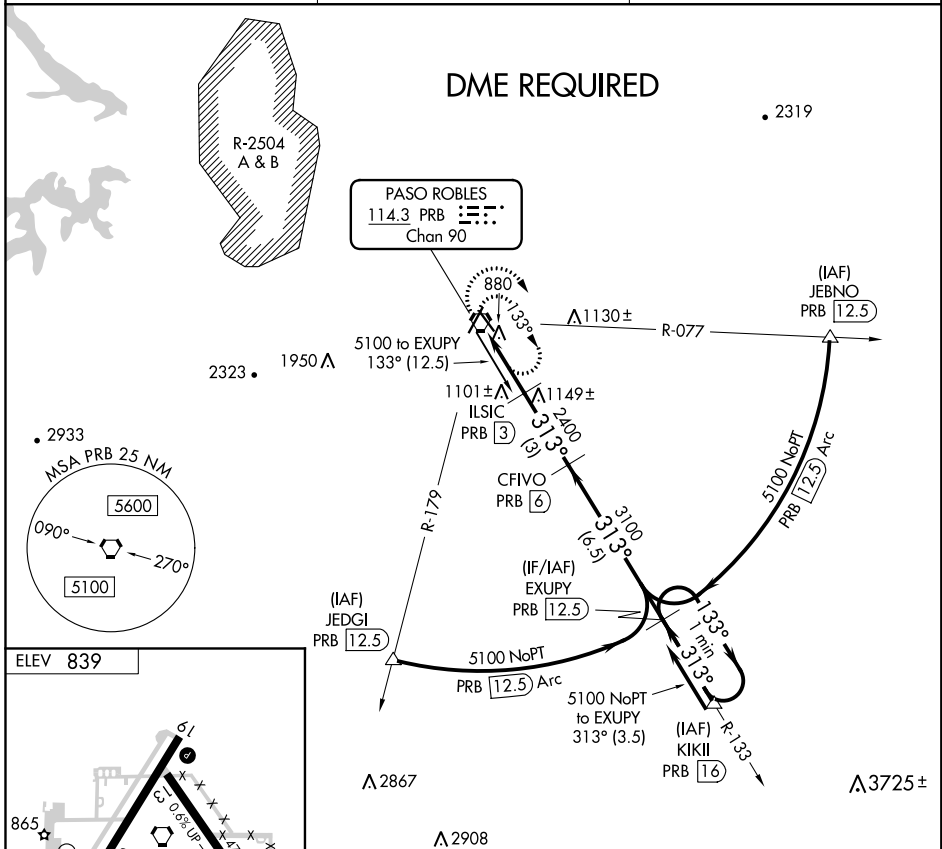

VORTAC PRB 114.3 Chan 90	APP CRS 313°	Rwy Idg TDZE Apt Elev	N/A N/A 839
--	------------------------	-----------------------------	--

VOR-B

PASO ROBLES MUNI (PRB)

<p>▽ DME required.</p> <p>▲</p>	<p>MISSED APPROACH: Climbing right turn to 4700 in PRB VORTAC holding pattern, continue climb-in hold to 4700.</p>
---	--

<p>ASOS 120.125</p>	<p>OAKLAND CENTER 128.7 307.0</p>	<p>UNICOM 123.0 (CTAF) 0</p>
--------------------------------	--	---

REIL Rwy 19
MIRL Rwy 13-31 **0**
HIRL Rwy 1-19 **0**

CATEGORY	A	B	C	D
C CIRCLING	1560-1	721 (800-1)	1560-2 721 (800-2)	1720-3 881 (900-3)

VOR-B

SW-3, 25 FEB 2021 to 25 MAR 2021

SW-3, 25 FEB 2021 to 25 MAR 2021