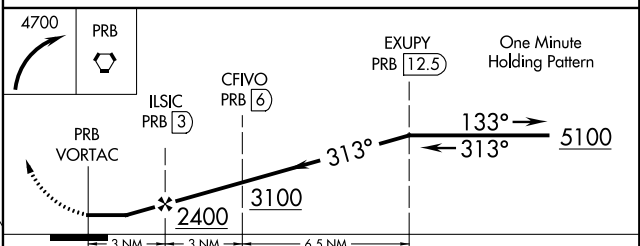

VORTAC PRB 114.3 Chan 90	APP CRS 313°	Rwy Idg TDZE Apt Elev	N/A N/A 839
--	------------------------	-----------------------------	--

VOR-B

PASO ROBLES MUNI (PRB)

<p>▽ DME required.</p> <p>▲</p>	<p>MISSED APPROACH: Climbing right turn to 4700 in PRB VORTAC holding pattern, continue climb-in hold to 4700.</p>
---	--

<p>ASOS 120.125</p>	<p>OAKLAND CENTER 128.7 307.0</p>	<p>UNICOM 123.0 (CTAF) 0</p>
--------------------------------	--	---

REIL Rwy 19
MIRL Rwy 13-31 **0**
HIRL Rwy 1-19 **0**

CATEGORY	A	B	C	D
C CIRCLING	1560-1	721 (800-1)	1560-2 721 (800-2)	1720-3 881 (900-3)