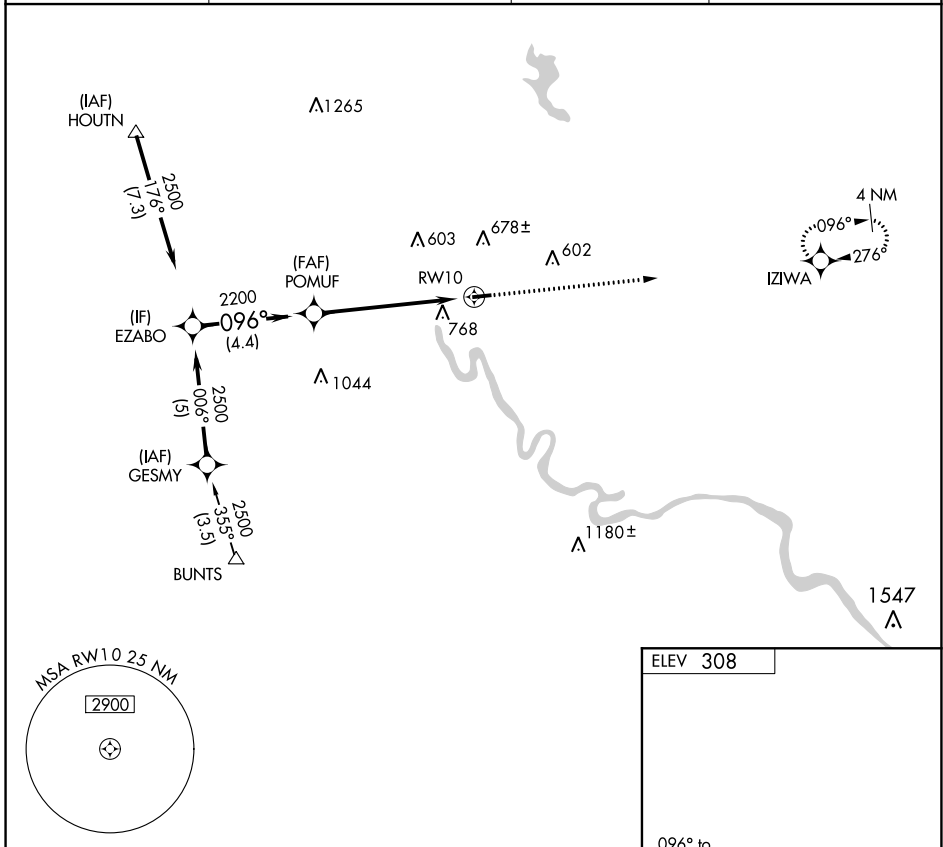

APP CRS 096°	Rwy Idg TDZE Apt Elev	N/A N/A 308
------------------------	-----------------------------	--

RNAV (GPS)-A

HERITAGE FIELD (PTW)

⚠ When local altimeter setting not received, use Wings Field altimeter setting and increase all MDA 40 feet. Circling NA south of Rwy 10-28.
⚠ DME/DME RNP-0.3 NA.

MISSED APPROACH: Climb to 2200 direct IZIWA and hold.

ASOS 119.425	PHILADELPHIA APP CON 126.85 263.125	CLNC DEL 118.55	UNICOM 122.7 (CTAF) 0
------------------------	---	---------------------------	---------------------------------

NE-4, 25 FEB 2021 to 25 MAR 2021

NE-4, 25 FEB 2021 to 25 MAR 2021

CATEGORY	A	B	C	D
C CIRCLING	1020-1	712 (800-1)		NA

MIRL Rwy 10-28 **0**
 REIL Rws 10 and 28