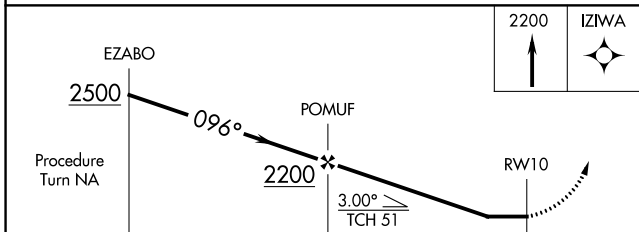

CATEGORY	A	B	C	D
C CIRCLING	1020-1	712 (800-1)		NA

MIRL Rwy 10-28 **0**
REIL Rws 10 and 28