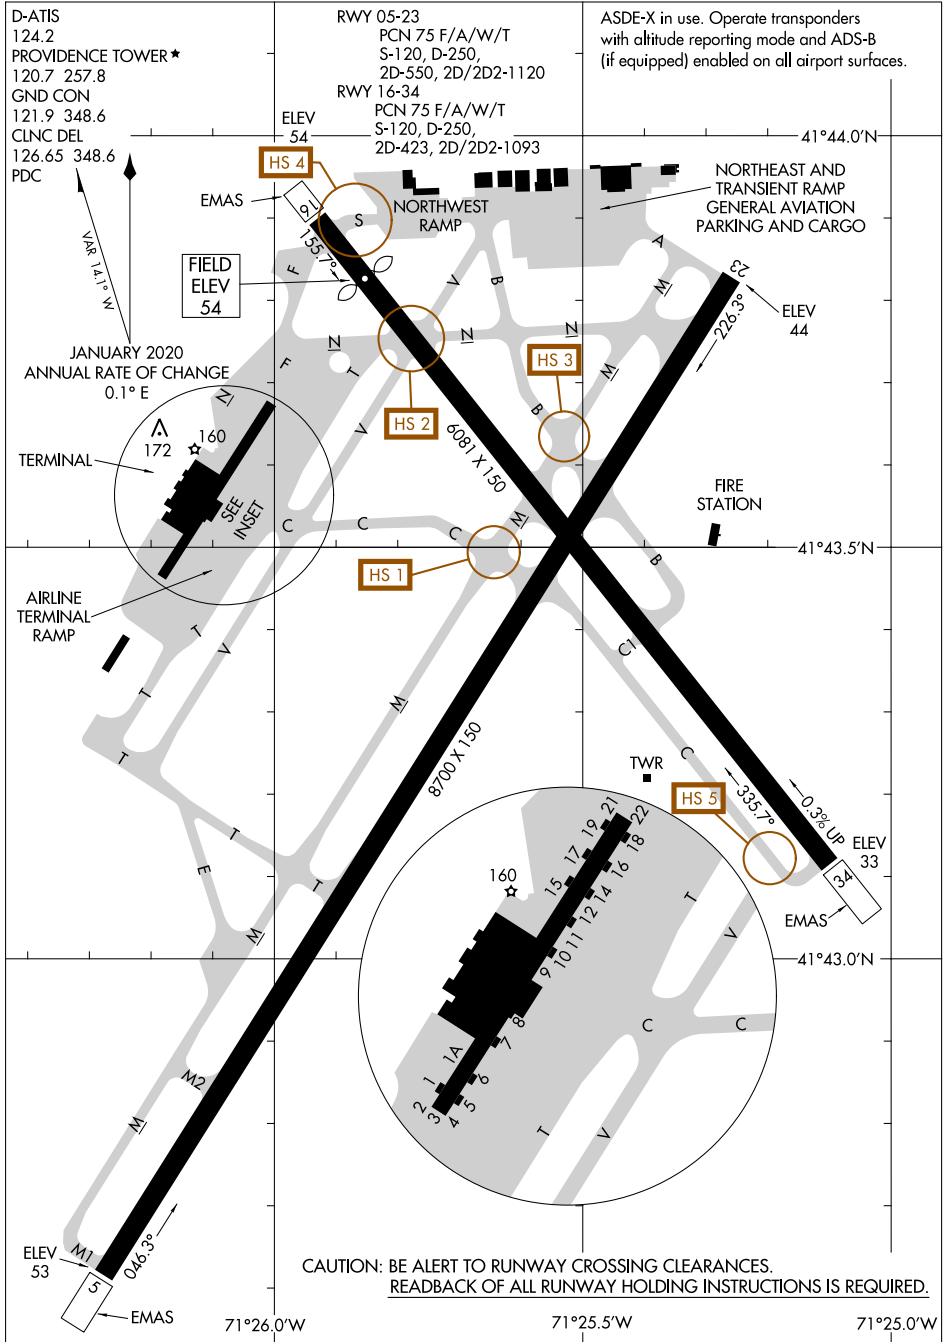

AIRPORT DIAGRAM

THEODORE FRANCIS GREEN STATE (PVD)

AL-333 (FAA)

PROVIDENCE, RHODE ISLAND

CAUTION: BE ALERT TO RUNWAY CROSSING CLEARANCES. READBACK OF ALL RUNWAY HOLDING INSTRUCTIONS IS REQUIRED.

AIRPORT DIAGRAM