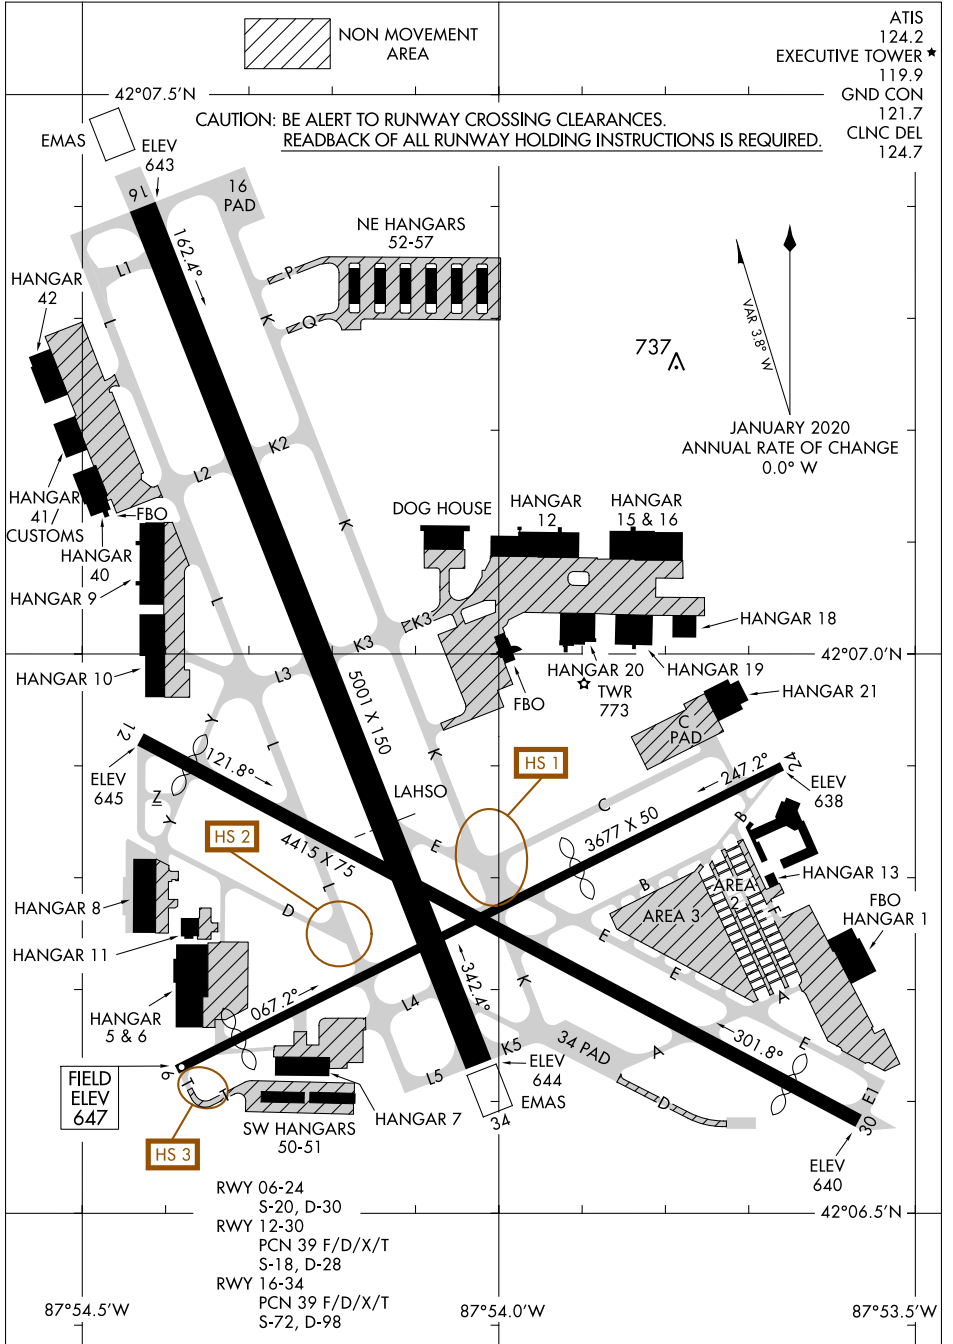

# AIRPORT DIAGRAM

AL-5028 (FAA) CHICAGO EXECUTIVE (PWK)  
CHICAGO/PROSPECT HEIGHTS/WHEELING, ILLINOIS

EC-3, 25 FEB 2021 to 25 MAR 2021

EC-3, 25 FEB 2021 to 25 MAR 2021

# AIRPORT DIAGRAM

CHICAGO/PROSPECT HEIGHTS/WHEELING, ILLINOIS  
CHICAGO EXECUTIVE (PWK)